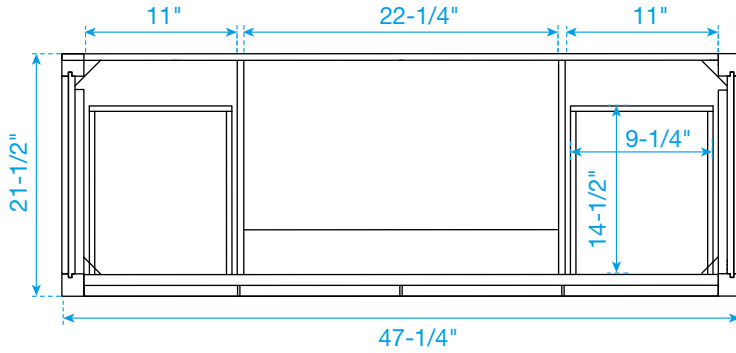

WYNDHAM COLLECTION

TOP VIEW OF VANITY CABINET

*Note: All measurements are $\pm 1/4"$.

WC-2424-48-SGL
Quartz