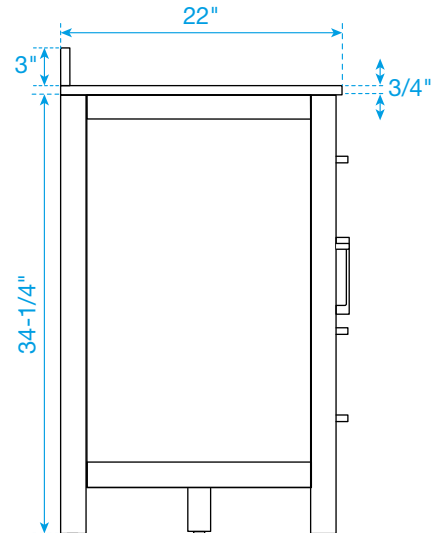

WYNDHAM COLLECTION

TOP VIEW OF VANITY CABINET

*Note: All measurements are $\pm 1/4"$.

WC-2424-48-SGL
Quartz