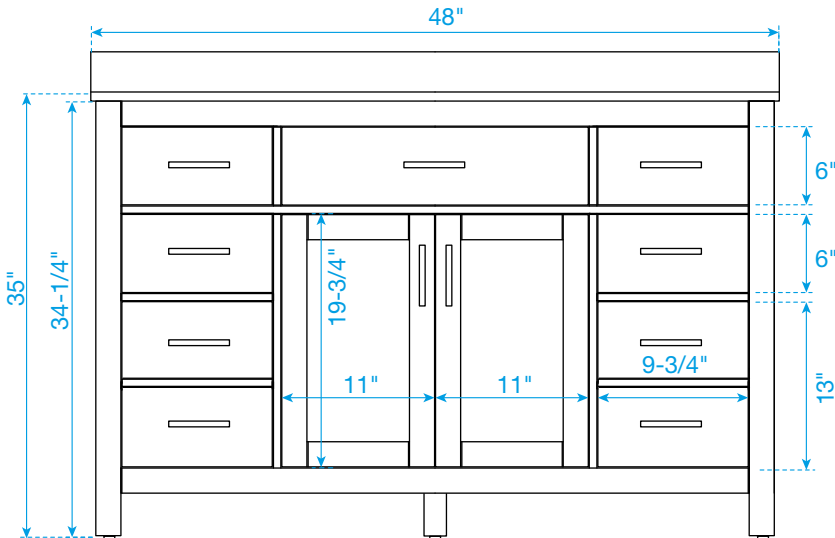

WYNDHAM COLLECTION

TOP VIEW OF VANITY CABINET

*Note: All measurements are $\pm 1/4"$.

WC-2424-48-SGL
Quartz