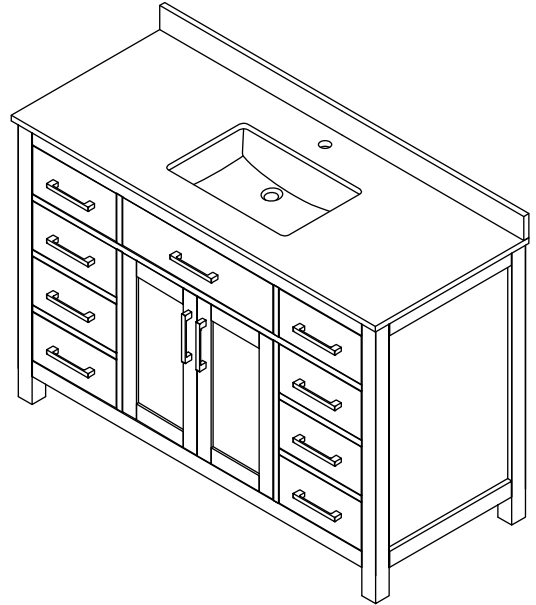

WYNDHAM COLLECTION

TOP VIEW OF VANITY CABINET

*Note: All measurements are $\pm 1/4"$.

WC-2424-48-SGL
Quartz