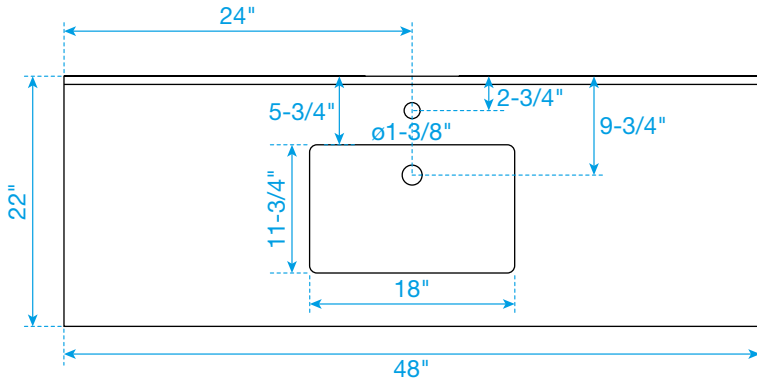

WYNDHAM COLLECTION

TOP VIEW OF VANITY CABINET

*Note: All measurements are $\pm 1/4"$.

WC-2424-48-SGL
Quartz