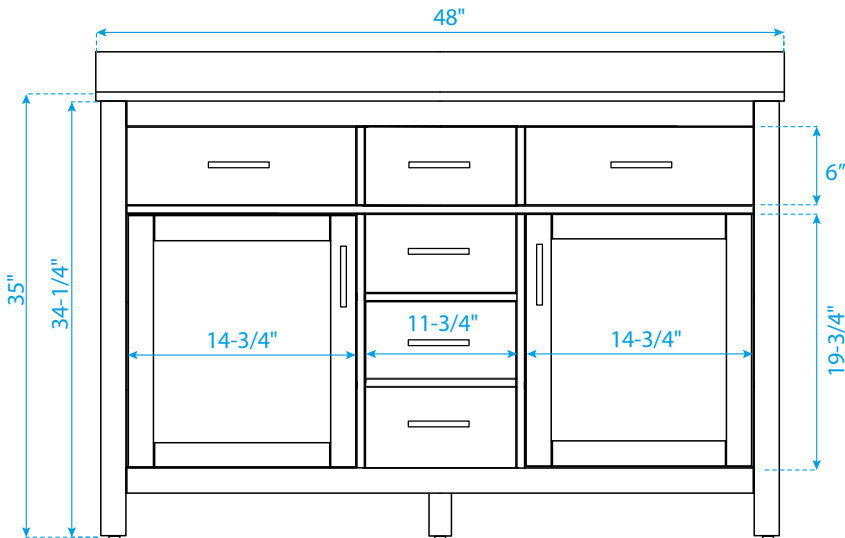

WYNDHAM COLLECTION

TOP VIEW OF VANITY CABINET

*Note: All measurements are $\pm 1/4"$.

WC-2424-48-DBL