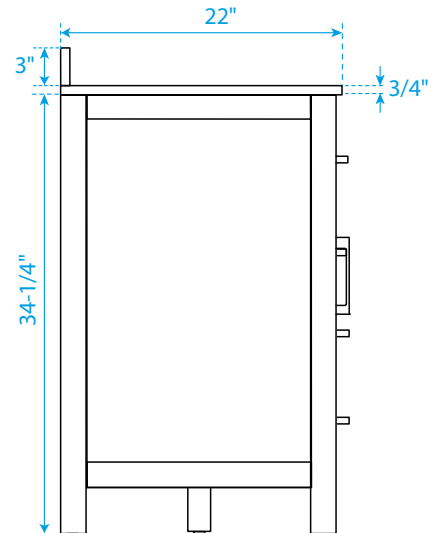

WYNDHAM COLLECTION

TOP VIEW OF VANITY CABINET

*Note: All measurements are $\pm 1/4"$.

WC-2424-48-DBL