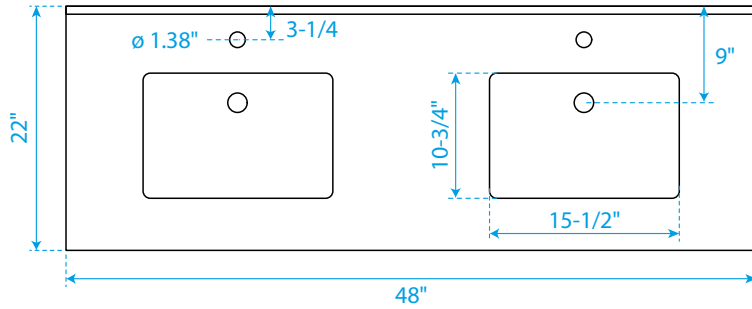

WYNDHAM COLLECTION

TOP VIEW OF VANITY CABINET

*Note: All measurements are $\pm 1/4"$.

WC-2424-48-DBL