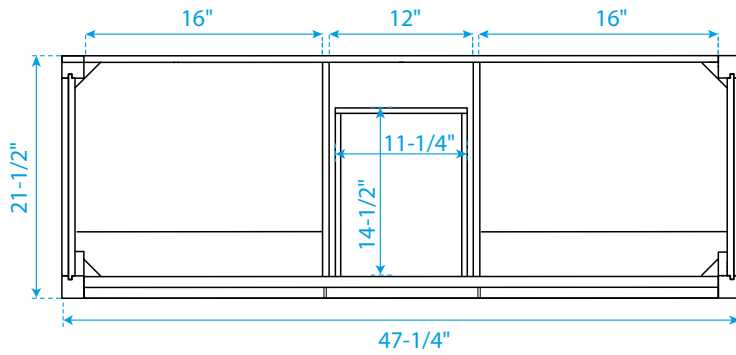

WYNDHAM COLLECTION

TOP VIEW OF VANITY CABINET

*Note: All measurements are $\pm 1/4"$.

WC-2424-48-DBL