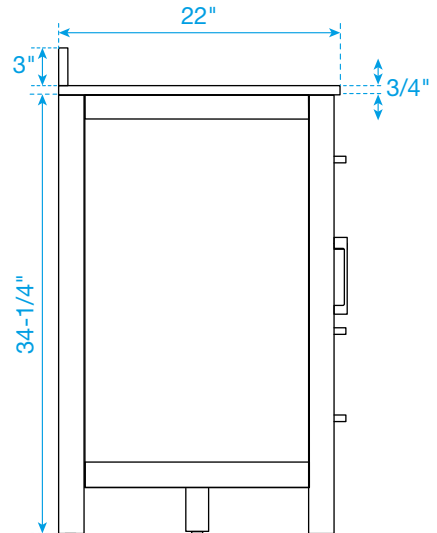

WYNDHAM COLLECTION

TOP VIEW OF VANITY CABINET

*Note: All measurements are $\pm 1/4"$.

WC-2424-48-DBL
Quartz