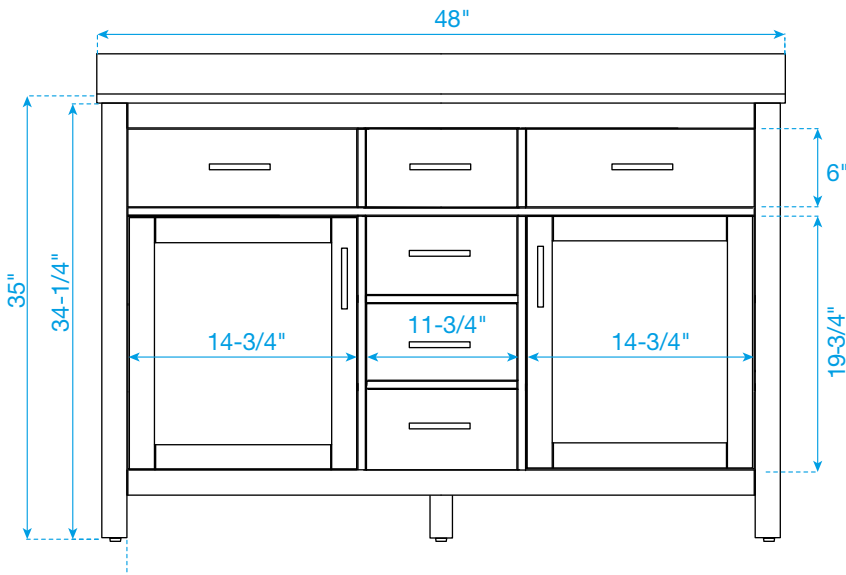

WYNDHAM COLLECTION

TOP VIEW OF VANITY CABINET

*Note: All measurements are $\pm 1/4"$.

WC-2424-48-DBL
Quartz