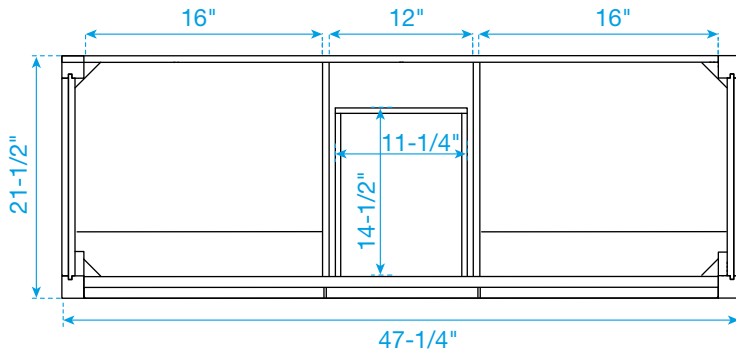

WYNDHAM COLLECTION

TOP VIEW OF VANITY CABINET

*Note: All measurements are $\pm 1/4"$.

WC-2424-48-DBL
Quartz