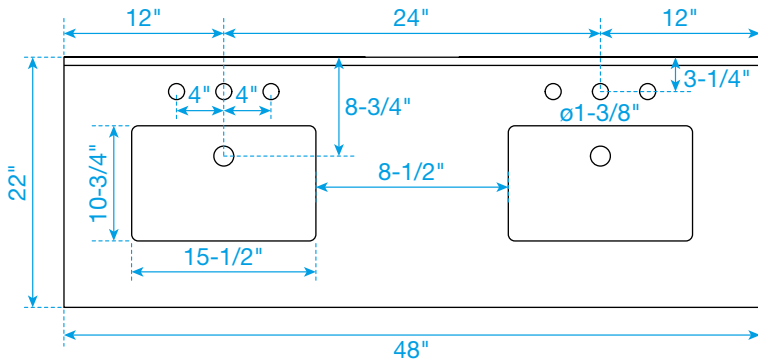

WYNDHAM COLLECTION

TOP VIEW OF VANITY CABINET

*Note: All measurements are $\pm 1/4"$.

WC-2424-48-DBL
Quartz