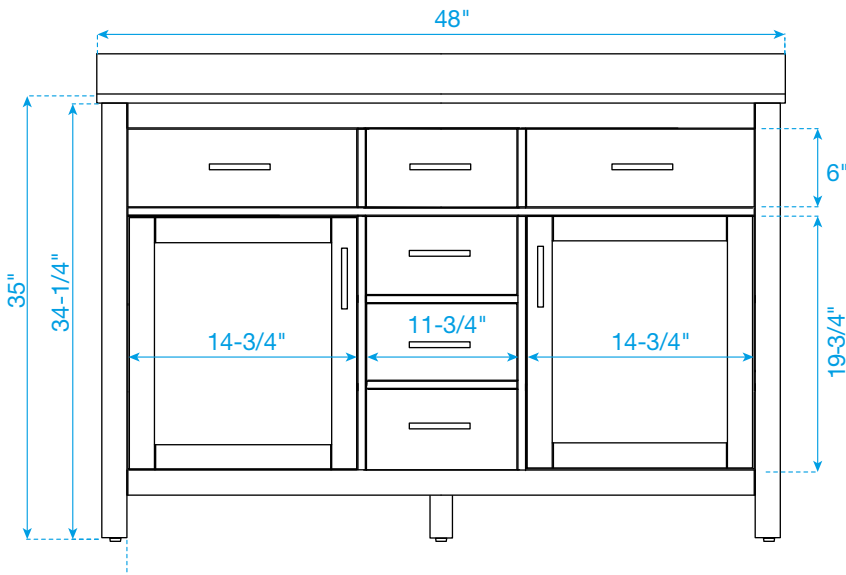

WYNDHAM COLLECTION

TOP VIEW OF VANITY CABINET

*Note: All measurements are $\pm 1/4$ ".

WC-2424-48-DBL
Quartz