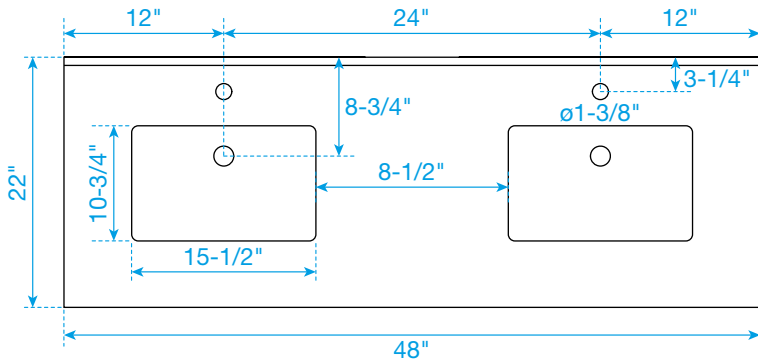

WYNDHAM COLLECTION

TOP VIEW OF VANITY CABINET

*Note: All measurements are $\pm 1/4$ ".

WC-2424-48-DBL
Quartz