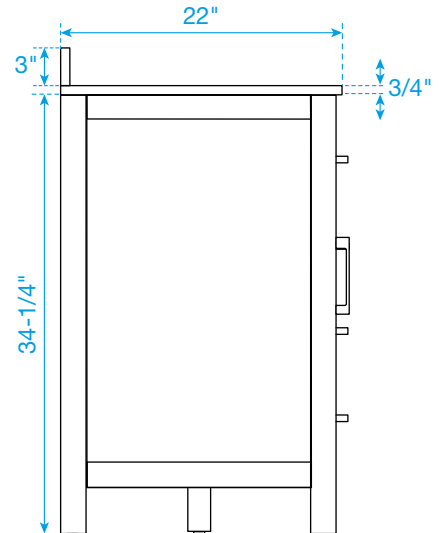

WYNDHAM COLLECTION

TOP VIEW OF VANITY CABINET

*Note: All measurements are $\pm 1/4$ ".

WC-2424-48-DBL
Quartz