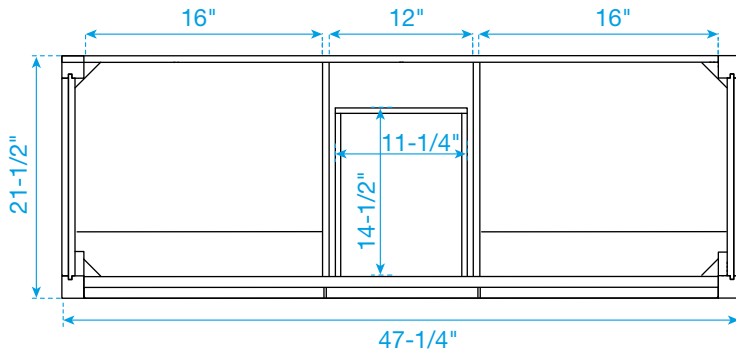

WYNDHAM COLLECTION

TOP VIEW OF VANITY CABINET

*Note: All measurements are $\pm 1/4$ ".

WC-2424-48-DBL
Quartz