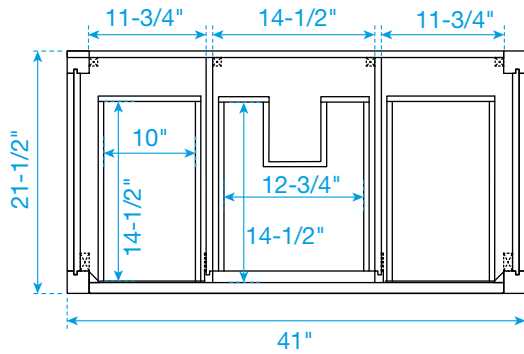

WYNDHAM COLLECTION

TOP VIEW OF VANITY CABINET

*Note: All measurements are $\pm 1/4$ ".

WC-2424-42-SGL Quartz