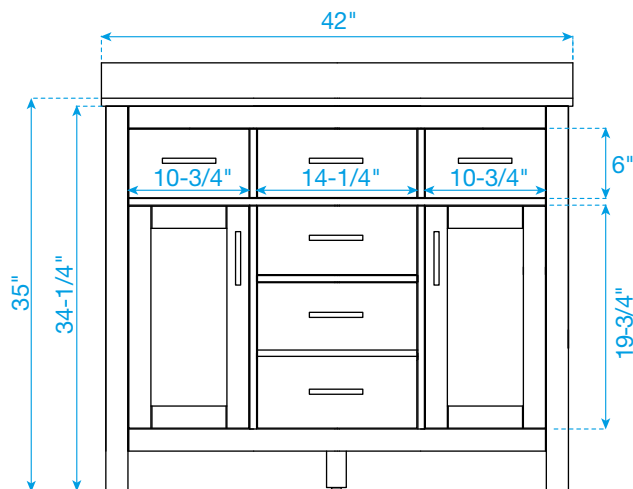

WYNDHAM COLLECTION

TOP VIEW OF VANITY CABINET

*Note: All measurements are $\pm 1/4$ ".

WC-2424-42-SGL Quartz