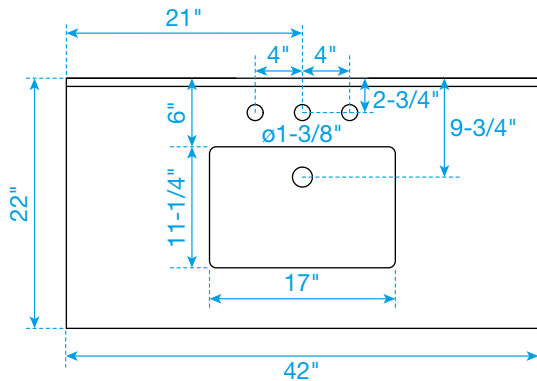

WYNDHAM COLLECTION

TOP VIEW OF VANITY CABINET

*Note: All measurements are $\pm 1/4$ ".

WC-2424-42-SGL Quartz