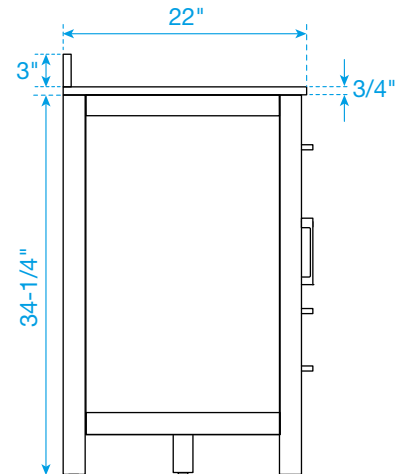

WYNDHAM COLLECTION

TOP VIEW OF VANITY CABINET

*Note: All measurements are $\pm 1/4$ ".

WC-2424-42-SGL Quartz