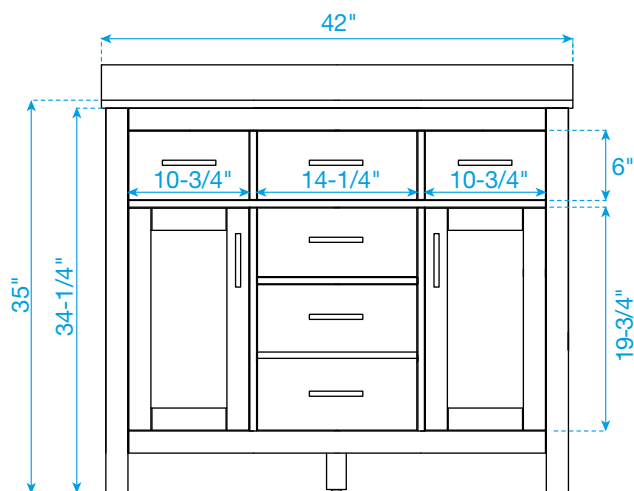

WYNDHAM COLLECTION

TOP VIEW OF VANITY CABINET

*Note: All measurements are $\pm 1/4$ ".

WC-2424-42-SGL Quartz