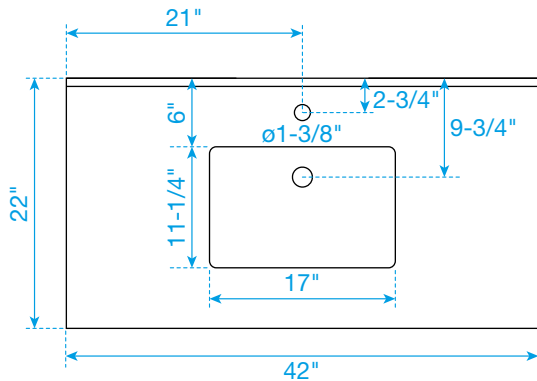

WYNDHAM COLLECTION

TOP VIEW OF VANITY CABINET

*Note: All measurements are $\pm 1/4$ ".

WC-2424-42-SGL Quartz