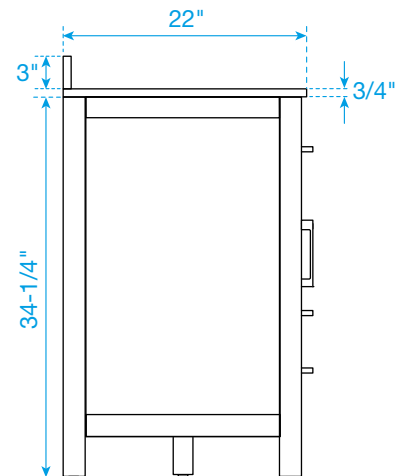

WYNDHAM COLLECTION

TOP VIEW OF VANITY CABINET

*Note: All measurements are $\pm 1/4$ ".

WC-2424-42-SGL Quartz