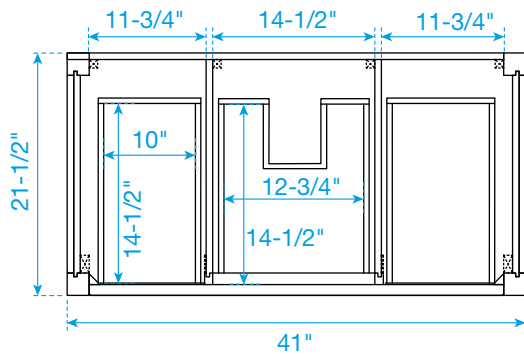

WYNDHAM COLLECTION

TOP VIEW OF VANITY CABINET

*Note: All measurements are $\pm 1/4$ ".

WC-2424-42-SGL Quartz