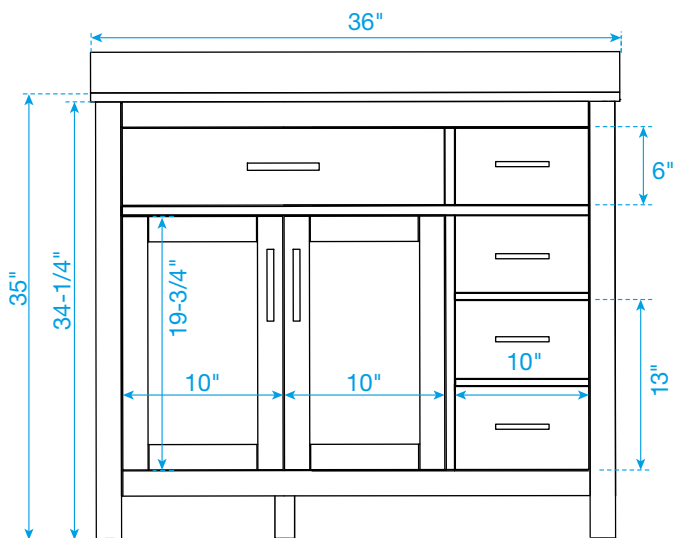

# WYNDHAM COLLECTION

TOP VIEW OF VANITY CABINET

\*Note: All measurements are  $\pm 1/4"$ .

WC-2424-36-SGL  
Quartz