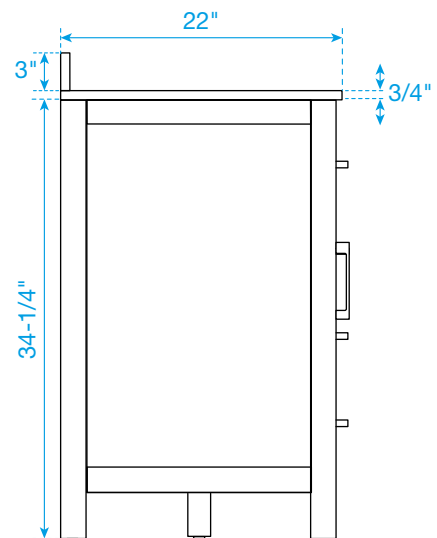

# WYNDHAM COLLECTION

TOP VIEW OF VANITY CABINET

\*Note: All measurements are  $\pm 1/4"$ .

WC-2424-36-SGL  
Quartz