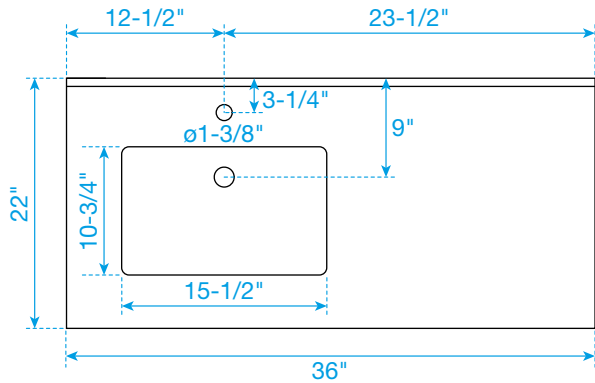

# WYNDHAM COLLECTION

TOP VIEW OF VANITY CABINET

\*Note: All measurements are  $\pm 1/4"$ .

WC-2424-36-SGL  
Quartz