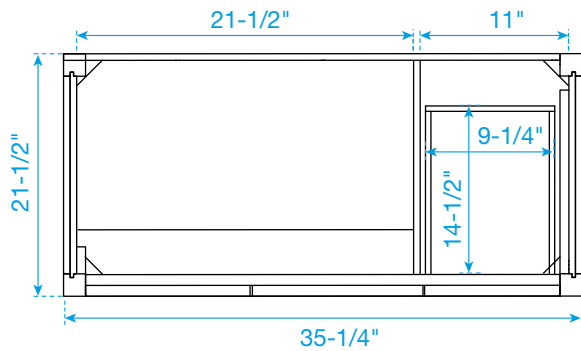

# WYNDHAM COLLECTION

TOP VIEW OF VANITY CABINET

\*Note: All measurements are  $\pm 1/4"$ .

WC-2424-36-SGL  
Quartz