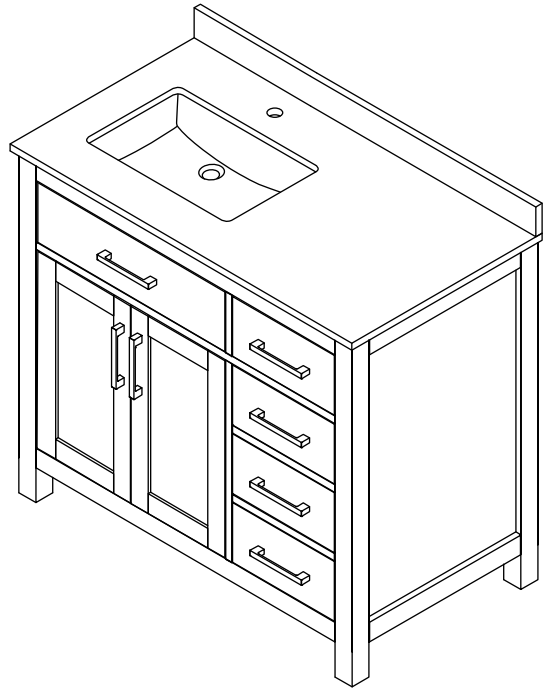

# WYNDHAM COLLECTION

TOP VIEW OF VANITY CABINET

\*Note: All measurements are  $\pm 1/4"$ .

WC-2424-36-SGL  
Quartz