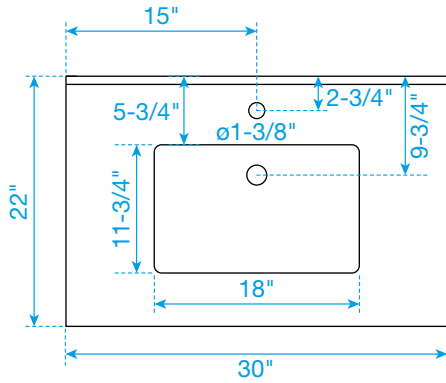

WYNDHAM COLLECTION

TOP VIEW OF VANITY CABINET

*Note: All measurements are $\pm 1/4$ ".

WC-2424-30-SGL
Quartz