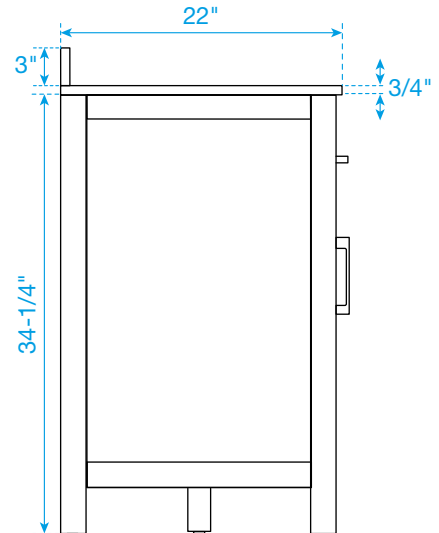

WYNDHAM COLLECTION

TOP VIEW OF VANITY CABINET

*Note: All measurements are $\pm 1/4$ ".

WC-2424-30-SGL
Quartz