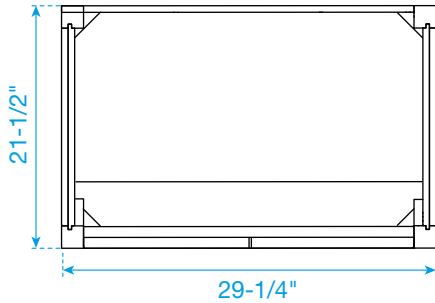

WYNDHAM COLLECTION

TOP VIEW OF VANITY CABINET

*Note: All measurements are $\pm 1/4$ ".

WC-2424-30-SGL
Quartz