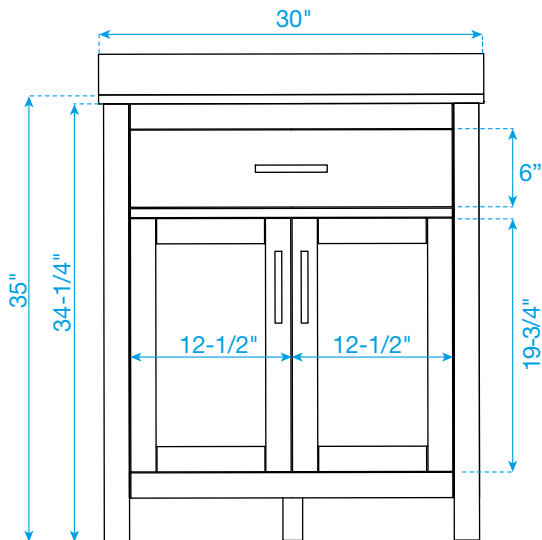

WYNDHAM COLLECTION

TOP VIEW OF VANITY CABINET

*Note: All measurements are $\pm 1/4$ ".

WC-2424-30-SGL
Quartz