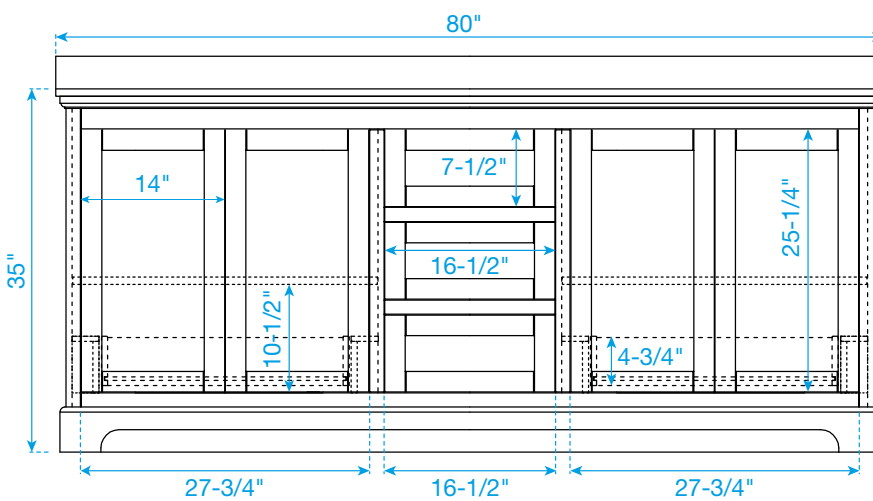

# WYNDHAM COLLECTION

TOP VIEW OF VANITY CABINET

Note: Due to high probability of breakage, the backsplash comes in two pieces, cut from the same piece. All Measurements are  $\pm 1/4"$ .

WC-2323-80-DBL  
Quartz