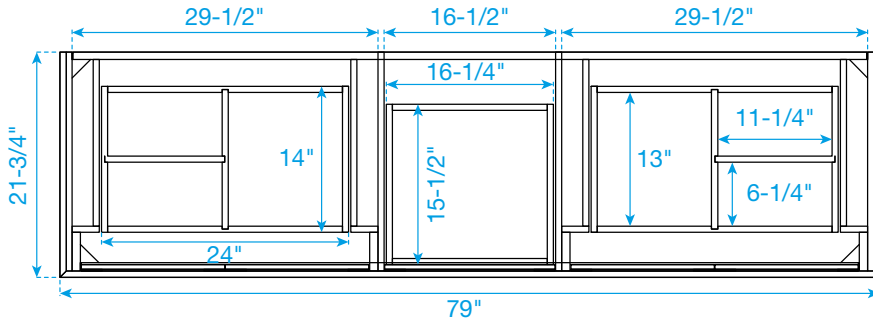

# WYNDHAM COLLECTION

TOP VIEW OF VANITY CABINET

Note: Due to high probability of breakage, the backsplash comes in two pieces, cut from the same piece. All Measurements are  $\pm 1/4"$ .

WC-2323-80-DBL  
Quartz