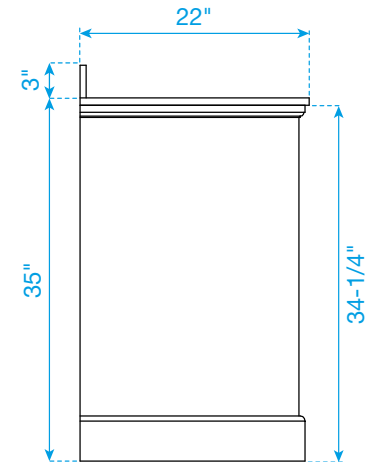

# WYNDHAM COLLECTION

TOP VIEW OF VANITY CABINET

Note: Due to high probability of breakage, the backsplash comes in two pieces, cut from the same piece. All Measurements are  $\pm 1/4"$ .

WC-2323-80-DBL  
Quartz