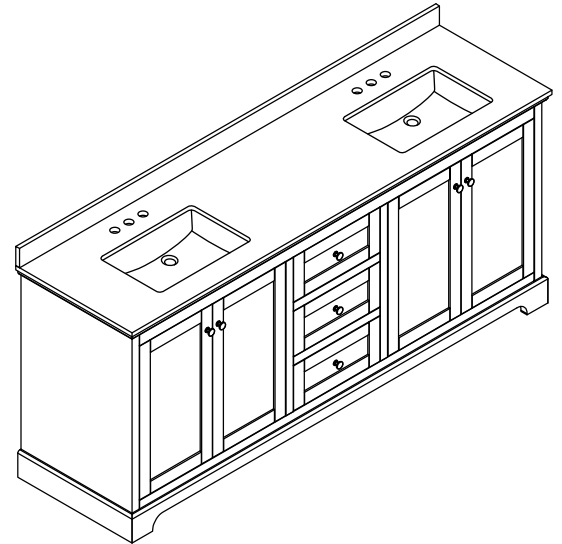

# WYNDHAM COLLECTION

TOP VIEW OF VANITY CABINET

Note: Due to high probability of breakage, the backsplash comes in two pieces, cut from the same piece. All Measurements are  $\pm 1/4"$ .

WC-2323-80-DBL  
Quartz