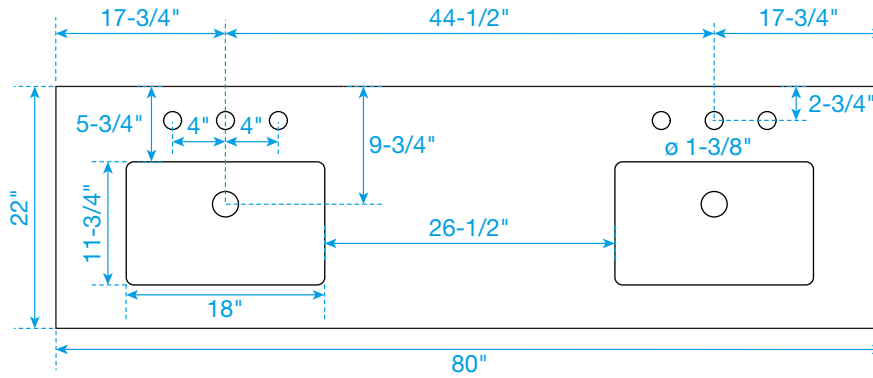

# WYNDHAM COLLECTION

TOP VIEW OF VANITY CABINET

Note: Due to high probability of breakage, the backsplash comes in two pieces, cut from the same piece. All Measurements are  $\pm 1/4"$ .

WC-2323-80-DBL  
Quartz