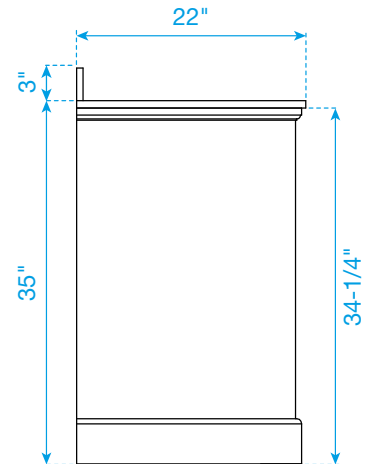

# WYNDHAM COLLECTION

TOP VIEW OF VANITY CABINET

Note: Due to high probability of breakage, the backsplash comes in two pieces, cut from the same piece. All Measurements are  $\pm 1/4$ ".

WC-2323-72-DBL  
Quartz