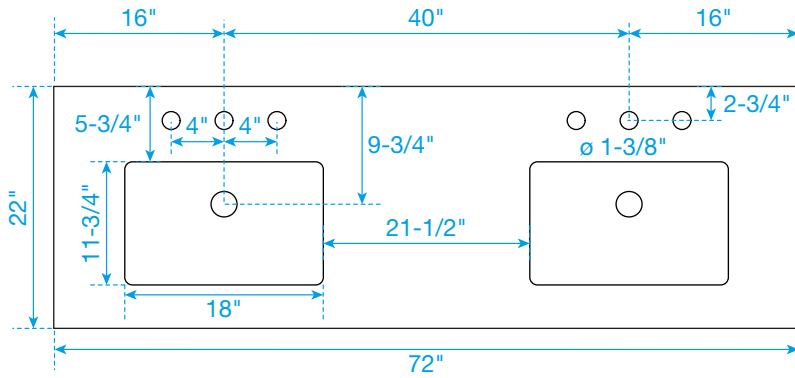

# WYNDHAM COLLECTION

TOP VIEW OF VANITY CABINET

Note: Due to high probability of breakage, the backsplash comes in two pieces, cut from the same piece. All Measurements are  $\pm 1/4$ ".

WC-2323-72-DBL  
Quartz