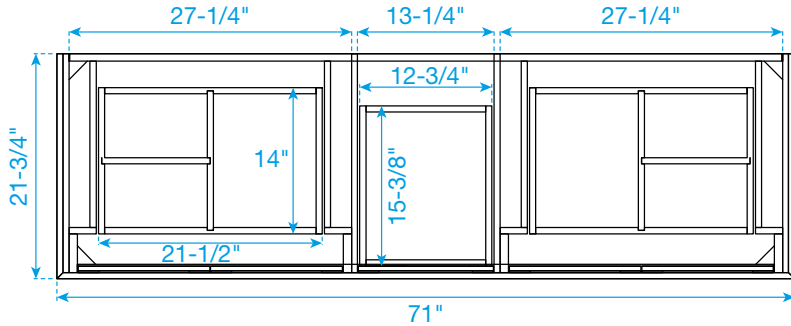

# WYNDHAM COLLECTION

TOP VIEW OF VANITY CABINET

Note: Due to high probability of breakage, the backsplash comes in two pieces, cut from the same piece. All Measurements are  $\pm 1/4$ ".

WC-2323-72-DBL  
Quartz