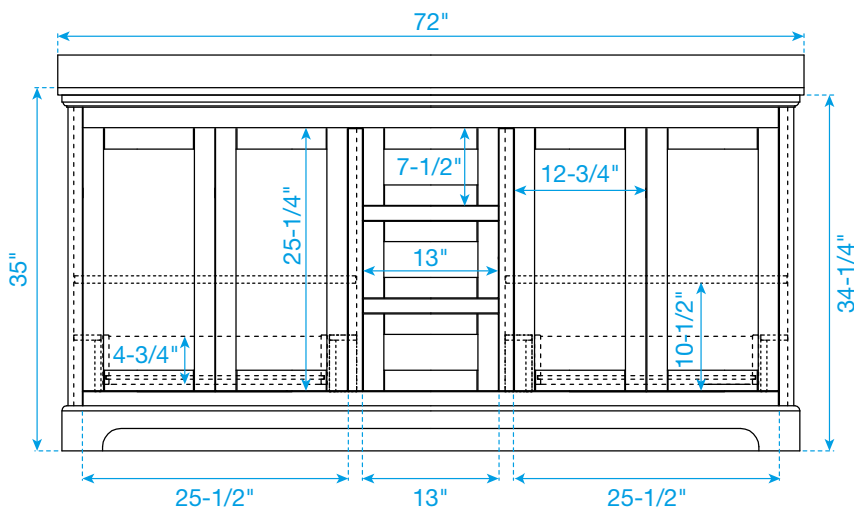

# WYNDHAM COLLECTION

TOP VIEW OF VANITY CABINET

Note: Due to high probability of breakage, the backsplash comes in two pieces, cut from the same piece. All Measurements are  $\pm 1/4$ ".

WC-2323-72-DBL  
Quartz