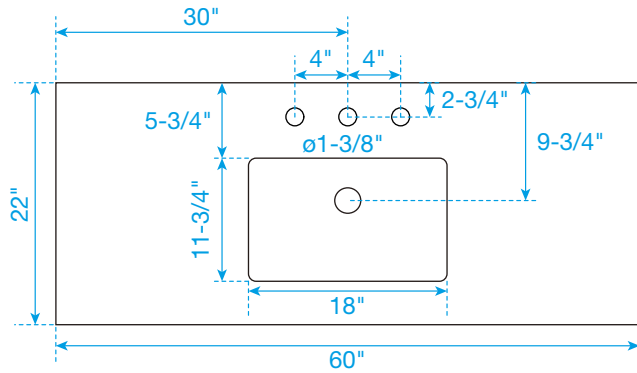

WYNDHAM COLLECTION

TOP VIEW OF VANITY CABINET

Note: Due to high probability of breakage, the backsplash comes in two pieces, cut from the same piece. All Measurements are $\pm 1/4"$.

WC-2323-60-SGL
Quartz