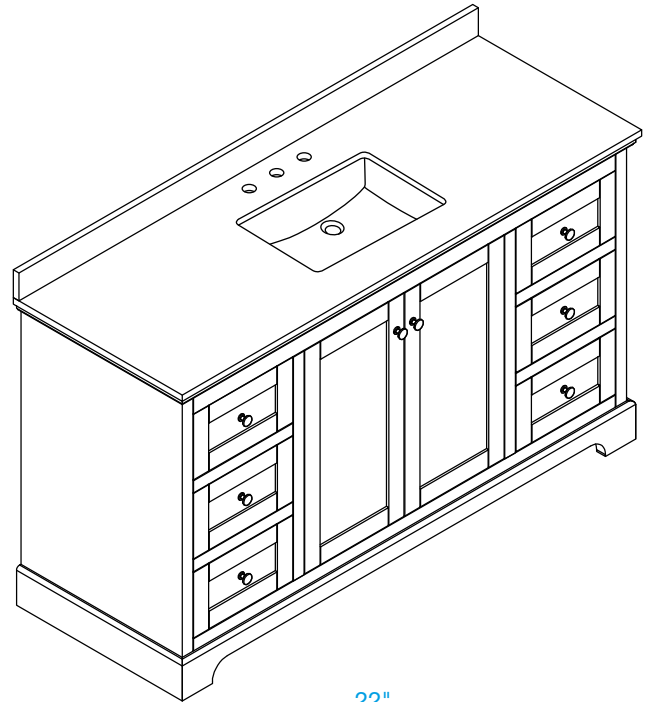

WYNDHAM COLLECTION

TOP VIEW OF VANITY CABINET

Note: Due to high probability of breakage, the backsplash comes in two pieces, cut from the same piece. All Measurements are $\pm 1/4"$.

WC-2323-60-SGL
Quartz