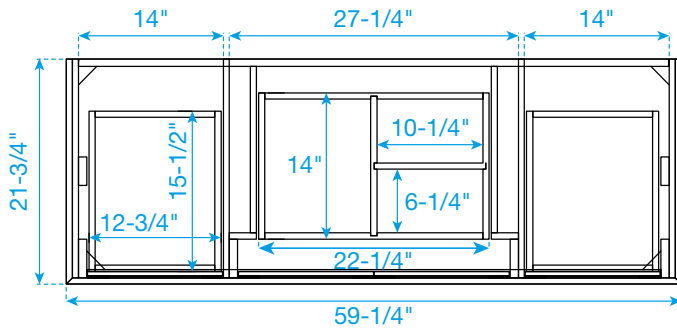

WYNDHAM COLLECTION

TOP VIEW OF VANITY CABINET

Note: Due to high probability of breakage, the backsplash comes in two pieces, cut from the same piece. All Measurements are $\pm 1/4"$.

WC-2323-60-SGL
Quartz