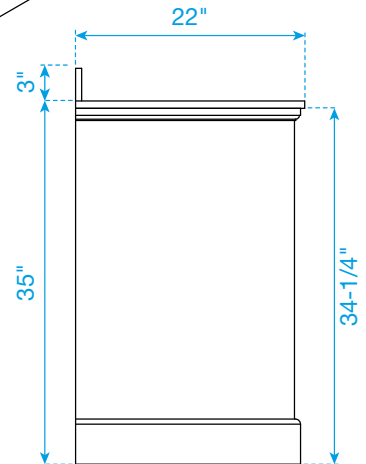

WYNDHAM COLLECTION

TOP VIEW OF VANITY CABINET

Note: Due to high probability of breakage, the backsplash comes in two pieces, cut from the same piece. All Measurements are $\pm 1/4"$.

WC-2323-60-SGL
Quartz