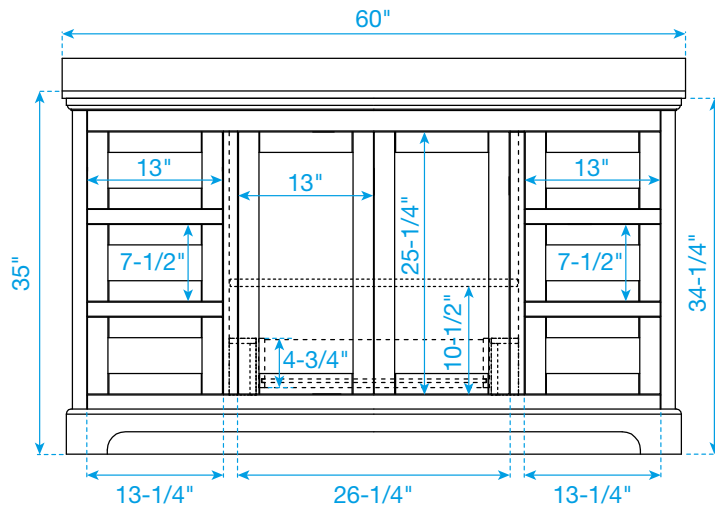

WYNDHAM COLLECTION

TOP VIEW OF VANITY CABINET

Note: Due to high probability of breakage, the backsplash comes in two pieces, cut from the same piece. All Measurements are $\pm 1/4"$.

WC-2323-60-SGL
Quartz