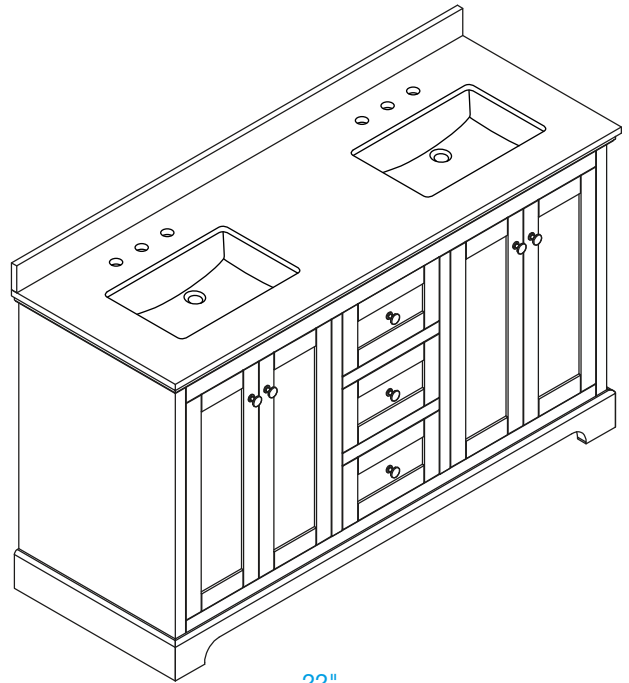

WYNDHAM COLLECTION

TOP VIEW OF VANITY CABINET

Note: Due to high probability of breakage, the backsplash comes in two pieces, cut from the same piece. All Measurements are $\pm 1/4"$.

WC-2323-60-DBL
Quartz