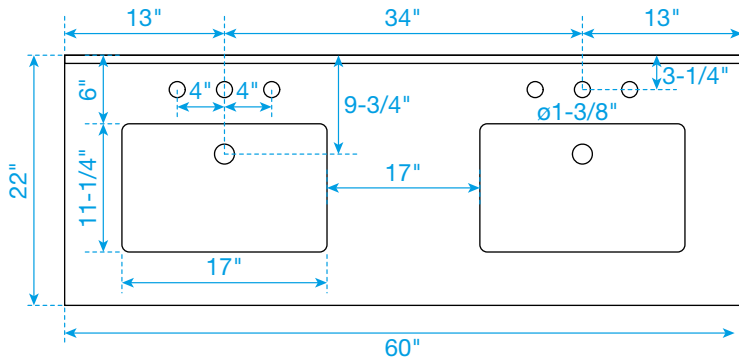

WYNDHAM COLLECTION

TOP VIEW OF VANITY CABINET

Note: Due to high probability of breakage, the backsplash comes in two pieces, cut from the same piece. All Measurements are $\pm 1/4"$.

WC-2323-60-DBL
Quartz