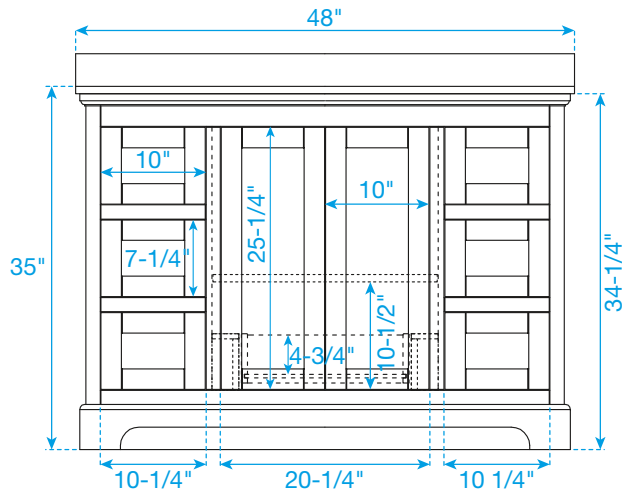

WYNDHAM COLLECTION

TOP VIEW OF VANITY CABINET

Note: All Measurements are $\pm 1/4"$.

WC-2323-48-SGL
Quartz