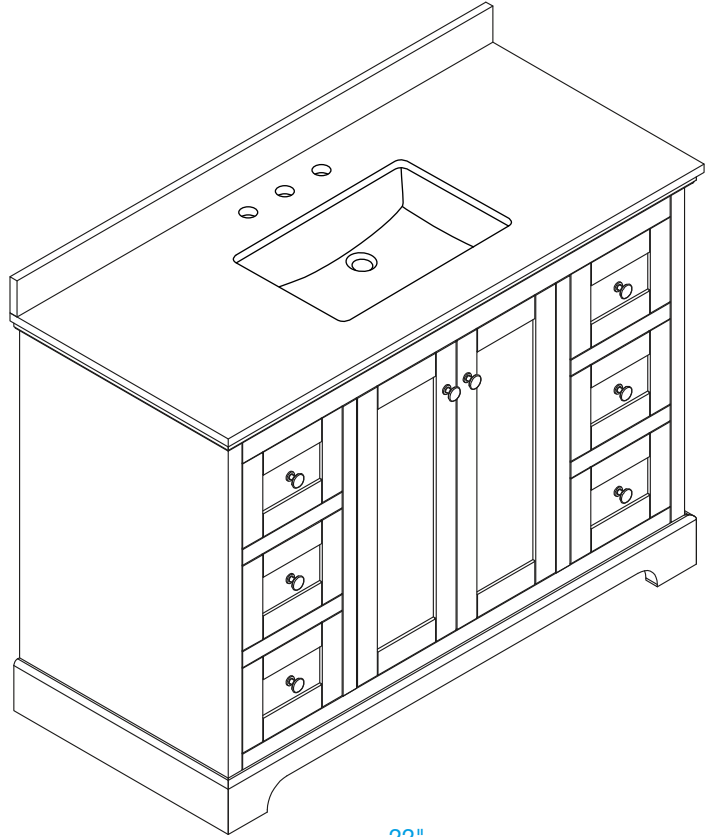

WYNDHAM COLLECTION

TOP VIEW OF VANITY CABINET

Note: All Measurements are $\pm 1/4"$.

WC-2323-48-SGL
Quartz