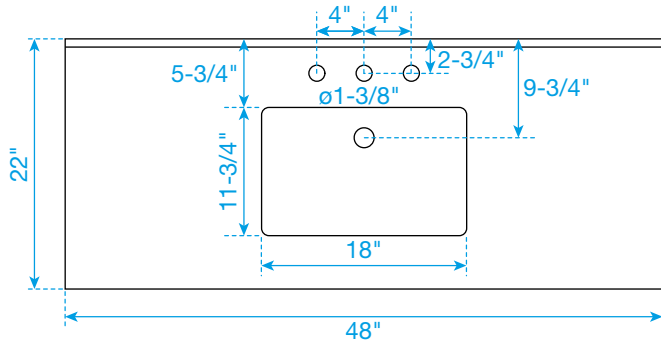

WYNDHAM COLLECTION

TOP VIEW OF VANITY CABINET

Note: All Measurements are $\pm 1/4"$.

WC-2323-48-SGL
Quartz