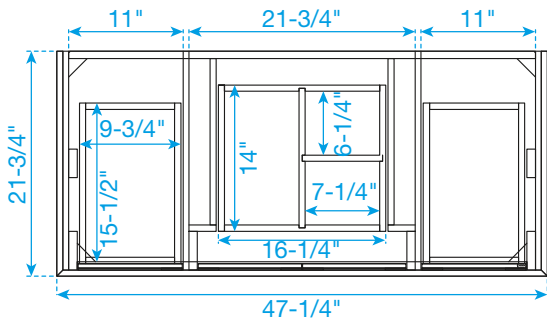

WYNDHAM COLLECTION

TOP VIEW OF VANITY CABINET

Note: All Measurements are $\pm 1/4"$.

WC-2323-48-SGL
Quartz