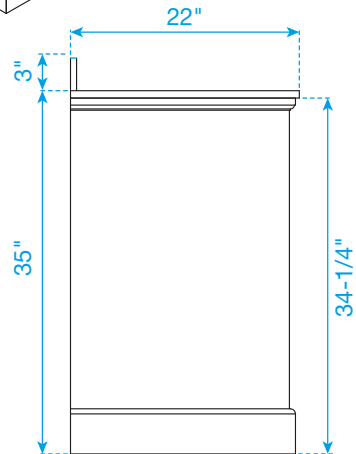

WYNDHAM COLLECTION

TOP VIEW OF VANITY CABINET

Note: All Measurements are $\pm 1/4"$.

WC-2323-48-SGL
Quartz