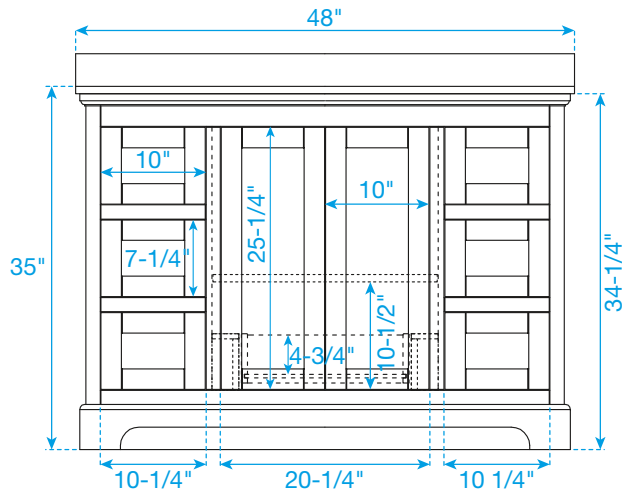

WYNDHAM COLLECTION

TOP VIEW OF VANITY CABINET

Note: All Measurements are $\pm 1/4$ ".

WC-2323-48-SGL
Quartz