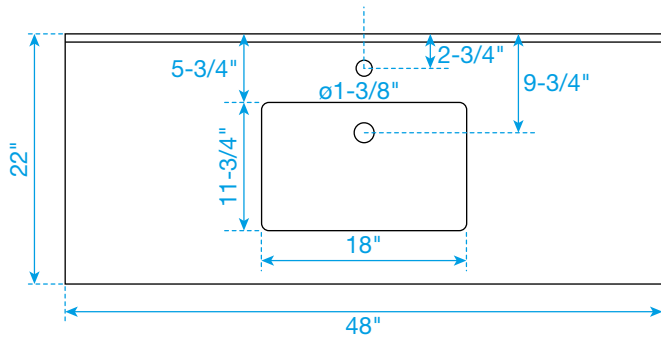

WYNDHAM COLLECTION

TOP VIEW OF VANITY CABINET

Note: All Measurements are $\pm 1/4$ ".

WC-2323-48-SGL
Quartz