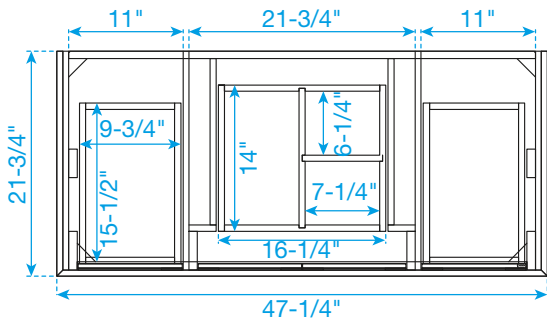

WYNDHAM COLLECTION

TOP VIEW OF VANITY CABINET

Note: All Measurements are $\pm 1/4$ ".

WC-2323-48-SGL
Quartz