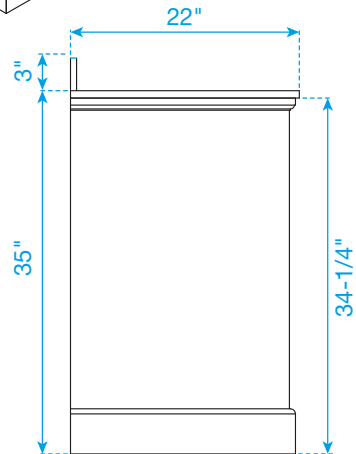

WYNDHAM COLLECTION

TOP VIEW OF VANITY CABINET

Note: All Measurements are $\pm 1/4$ ".

WC-2323-48-SGL
Quartz