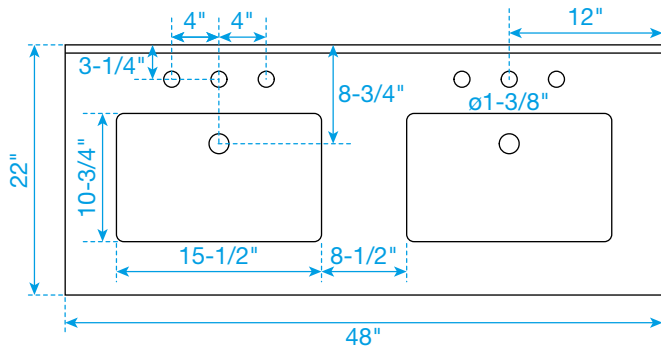

# WYNDHAM COLLECTION

TOP VIEW OF VANITY CABINET

Note: All Measurements are  $\pm 1/4"$ .

WC-2323-48-DBL  
Quartz