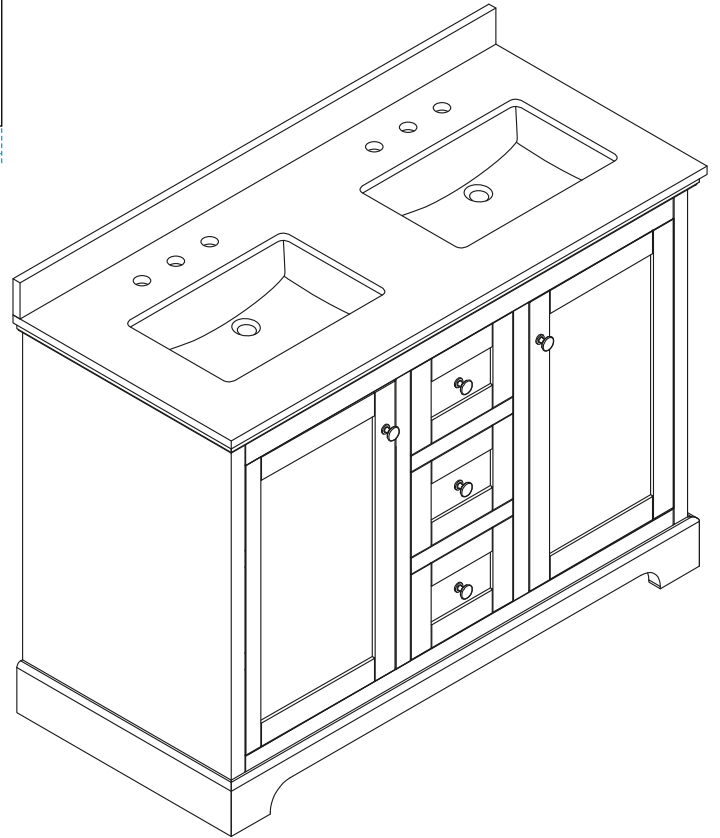

# WYNDHAM COLLECTION

TOP VIEW OF VANITY CABINET

Note: All Measurements are  $\pm 1/4"$ .

WC-2323-48-DBL  
Quartz