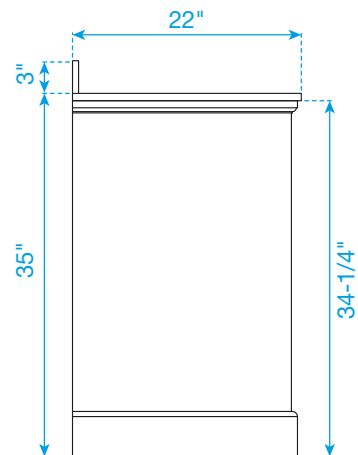

# WYNDHAM COLLECTION

TOP VIEW OF VANITY CABINET

Note: All Measurements are  $\pm 1/4"$ .

WC-2323-48-DBL  
Quartz