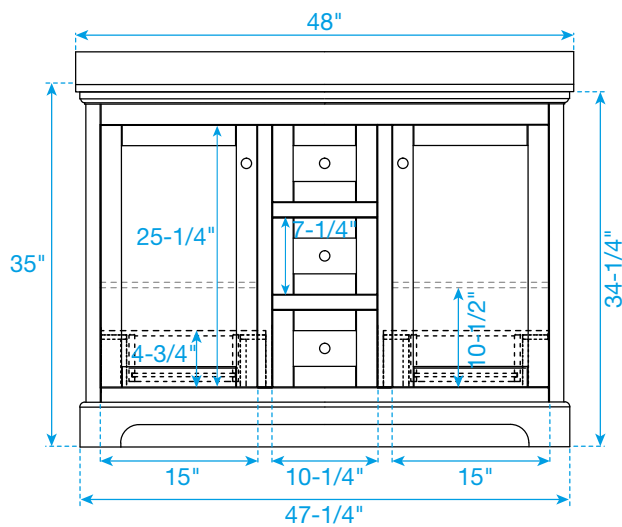

# WYNDHAM COLLECTION

TOP VIEW OF VANITY CABINET

Note: All Measurements are  $\pm 1/4"$ .

WC-2323-48-DBL  
Quartz