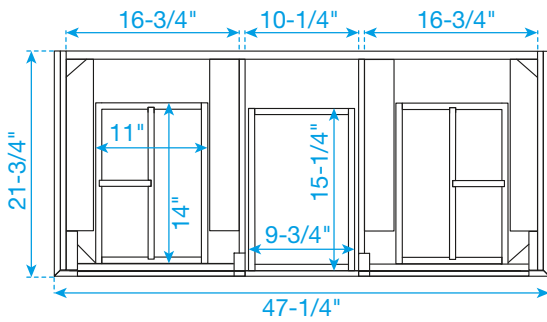

# WYNDHAM COLLECTION

TOP VIEW OF VANITY CABINET

Note: All Measurements are  $\pm 1/4"$ .

WC-2323-48-DBL  
Quartz