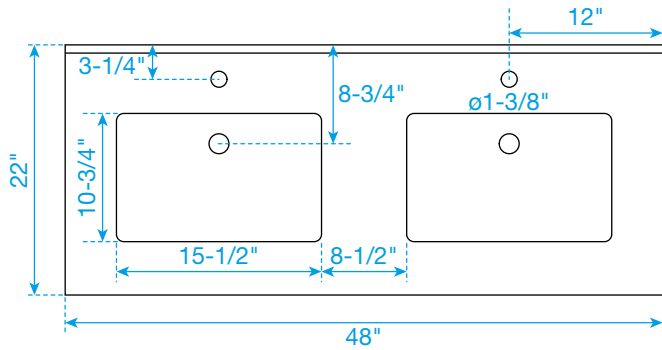

WYNDHAM COLLECTION

TOP VIEW OF VANITY CABINET

Note: All Measurements are $\pm 1/4"$.

WC-2323-48-DBL
Quartz