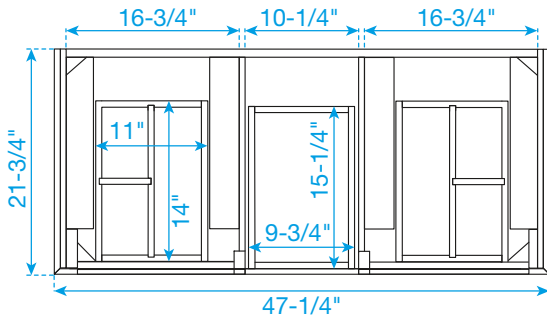

WYNDHAM COLLECTION

TOP VIEW OF VANITY CABINET

Note: All Measurements are $\pm 1/4"$.

WC-2323-48-DBL
Quartz