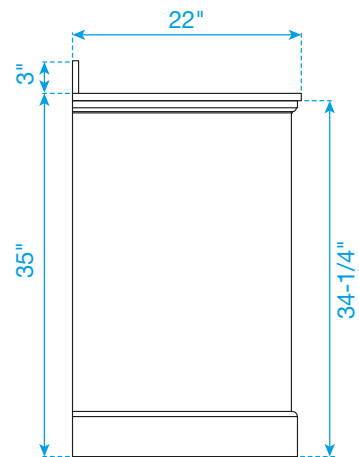

WYNDHAM COLLECTION

TOP VIEW OF VANITY CABINET

Note: All Measurements are $\pm 1/4"$.

WC-2323-48-DBL
Quartz