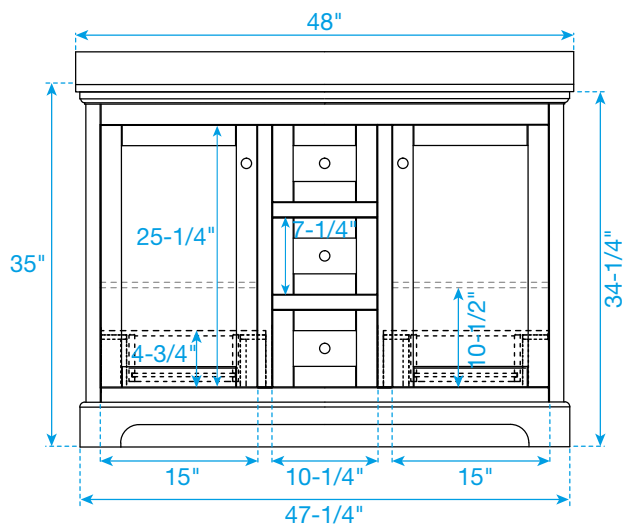

WYNDHAM COLLECTION

TOP VIEW OF VANITY CABINET

Note: All Measurements are $\pm 1/4"$.

WC-2323-48-DBL
Quartz