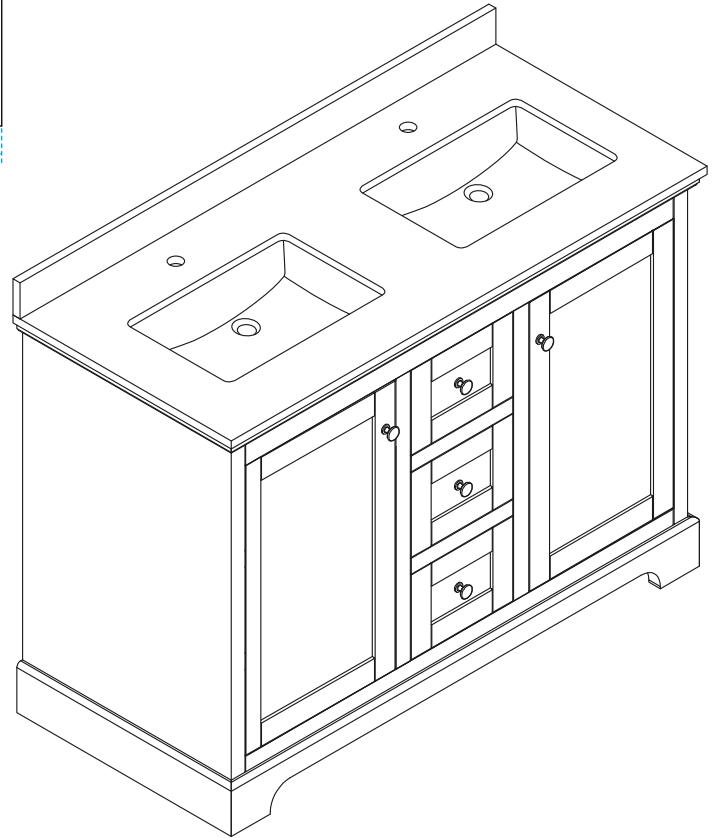

WYNDHAM COLLECTION

TOP VIEW OF VANITY CABINET

Note: All Measurements are $\pm 1/4"$.

WC-2323-48-DBL
Quartz