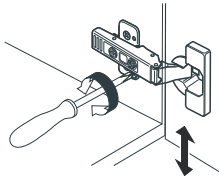

PACKING LIST

Main Cabinet / 1

INSTALLATION AND ADJUSTMENT OF HINGES (if required)

install

remove

adjust height

adjust laterally

adjust depth

REQUIRED TOOLS NOT IN BOX

Tape measure

Pencil

Electric Drill

Phillips Screwdriver

Spirit Level

INSTALLATION INSTRUCTIONS

Remove the handles from inside the cabinet doors and drawers and reinstall on the outside. Do not overtighten when reattaching.