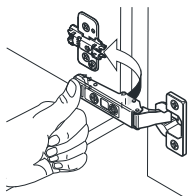

PACKING LIST

Main Cabinet / 1

INSTALLATION AND ADJUSTMENT OF HINGES (if required)

install

remove

adjust height

adjust laterally

adjust depth

REQUIRED TOOLS NOT IN BOX

Tape measure

Pencil

Electric Drill

Phillips Screwdriver

Spirit Level

INSTALLATION INSTRUCTIONS

Remove the handles from inside the cabinet doors and drawers and reinstall on the outside. Do not overtighten when reattaching.