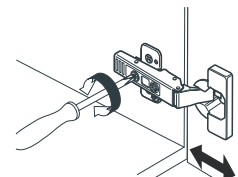

PACKING LIST

Main Cabinet / 1

INSTALLATION AND ADJUSTMENT OF HINGES (if required)

install

remove

adjust height

adjust laterally

adjust depth

REQUIRED TOOLS NOT IN BOX

Tape measure

Pencil

Electric Drill

Phillips Screwdriver

Spirit Level

INSTALLATION INSTRUCTIONS

Remove the handles from inside the cabinet doors and drawers and reinstall on the outside. Do not overtighten when reattaching.