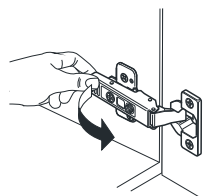

PACKING LIST

Main Cabinet / 1

INSTALLATION AND ADJUSTMENT OF HINGES (if required)

install

remove

adjust height

adjust laterally

adjust depth

REQUIRED TOOLS NOT IN BOX

Tape measure

Pencil

Electric Drill

Phillips Screwdriver

Spirit Level

INSTALLATION INSTRUCTIONS

Remove the handles from inside the cabinet doors and drawers and reinstall on the outside. Do not overtighten when reattaching.