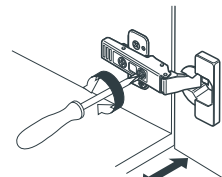

PACKING LIST

Main Cabinet / 1

INSTALLATION AND ADJUSTMENT OF HINGES (if required)

install

remove

adjust height

adjust laterally

adjust depth

REQUIRED TOOLS NOT IN BOX

Tape measure

Pencil

Electric Drill

Phillips Screwdriver

Spirit Level

INSTALLATION INSTRUCTIONS

Remove the handles from inside the cabinet doors and drawers and reinstall on the outside. Do not overtighten when reattaching.