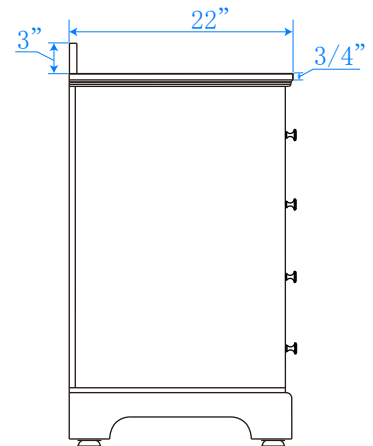

# WYNDHAM COLLECTION

TOP VIEW OF VANITY CABINET

\*Note: Due to high probability of breakage, the backsplash comes in two pieces, cut from same piece. All measurements are  $\pm 1/4"$ .

WC-2020-80-DBL