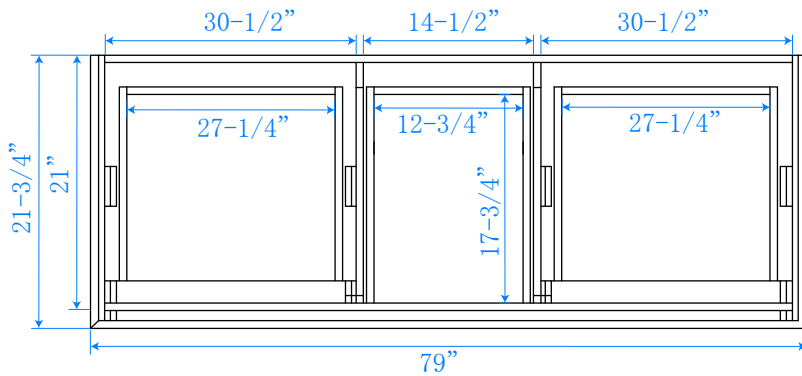

# WYNDHAM COLLECTION

TOP VIEW OF VANITY CABINET

\*Note: Due to high probability of breakage, the backsplash comes in two pieces, cut from same piece. All measurements are  $\pm 1/4"$ .

WC-2020-80-DBL