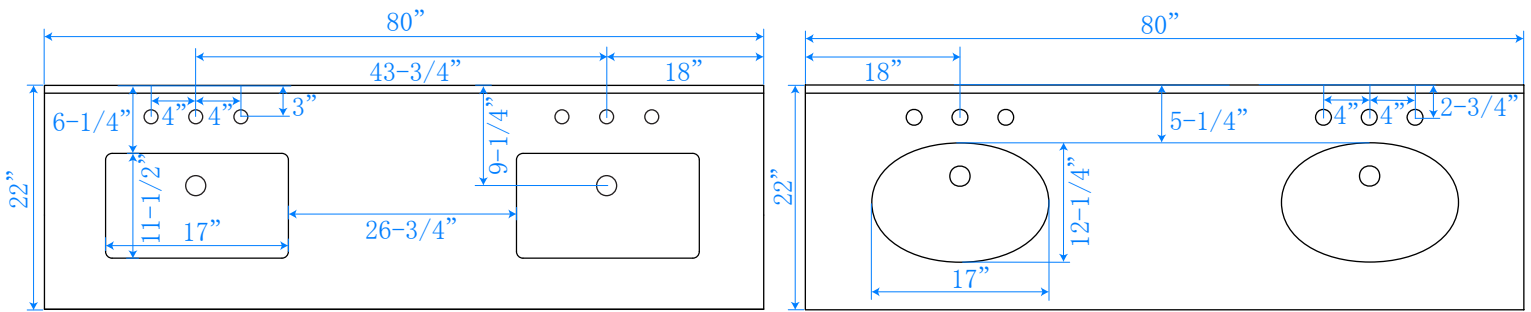

# WYNDHAM COLLECTION

TOP VIEW OF VANITY CABINET

\*Note: Due to high probability of breakage, the backsplash comes in two pieces, cut from same piece. All measurements are  $\pm 1/4"$ .

WC-2020-80-DBL