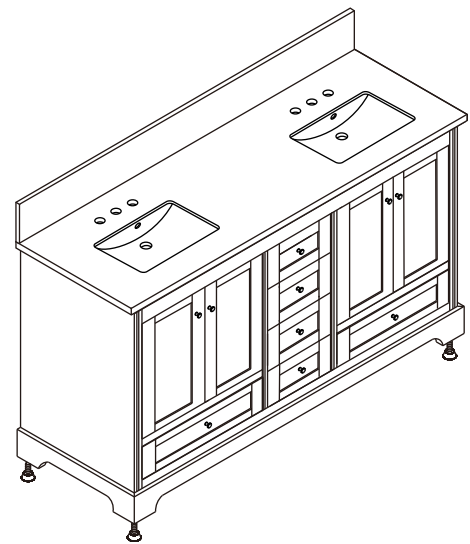

# WYNDHAM COLLECTION

TOP VIEW OF VANITY CABINET

\*Note: Due to high probability of breakage, the backsplash comes in two pieces, cut from same piece. All measurements are  $\pm 1/4"$ .

WC-2020-80-DBL