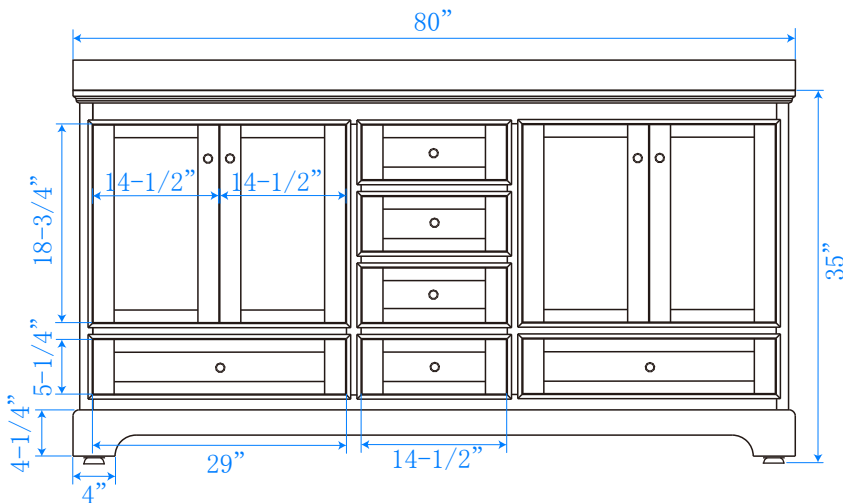

# WYNDHAM COLLECTION

TOP VIEW OF VANITY CABINET

\*Note: Due to high probability of breakage, the backsplash comes in two pieces, cut from same piece. All measurements are  $\pm 1/4"$ .

WC-2020-80-DBL