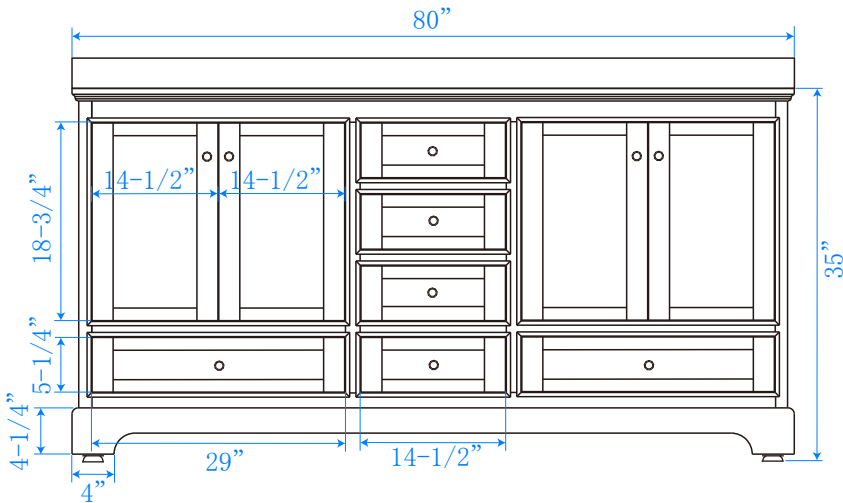

WYNDHAM COLLECTION

TOP VIEW OF VANITY CABINET

*Note: Due to high probability of breakage, the backsplash comes in two pieces, cut from same piece. All measurements are $\pm 1/4"$.

WC-2020-80-DBL
QUARTZ