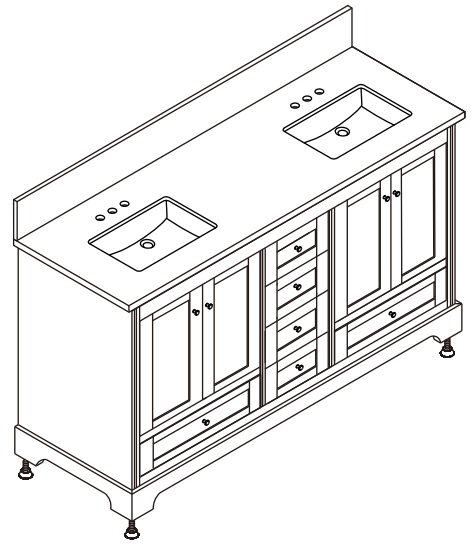

WYNDHAM COLLECTION

TOP VIEW OF VANITY CABINET

*Note: Due to high probability of breakage, the backsplash comes in two pieces, cut from same piece. All measurements are $\pm 1/4"$.

WC-2020-80-DBL
QUARTZ