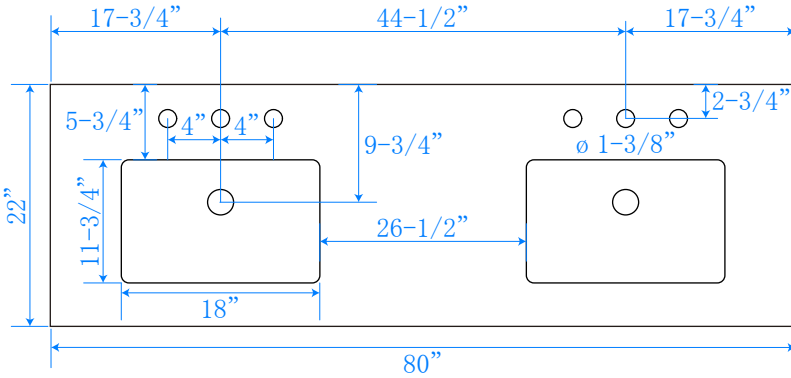

WYNDHAM COLLECTION

TOP VIEW OF VANITY CABINET

*Note: Due to high probability of breakage, the backsplash comes in two pieces, cut from same piece. All measurements are $\pm 1/4"$.

WC-2020-80-DBL
QUARTZ