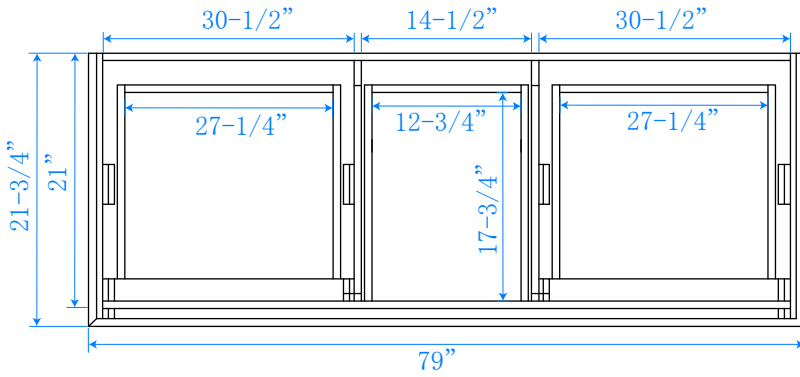

WYNDHAM COLLECTION

TOP VIEW OF VANITY CABINET

*Note: Due to high probability of breakage, the backsplash comes in two pieces, cut from same piece. All measurements are $\pm 1/4"$.

WC-2020-80-DBL
QUARTZ