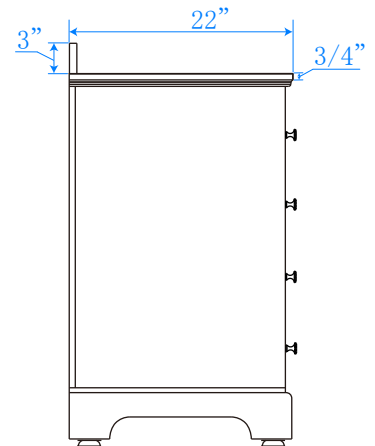

WYNDHAM COLLECTION

TOP VIEW OF VANITY CABINET

*Note: Due to high probability of breakage, the backsplash comes in two pieces, cut from same piece. All measurements are $\pm 1/4"$.

WC-2020-80-DBL
QUARTZ