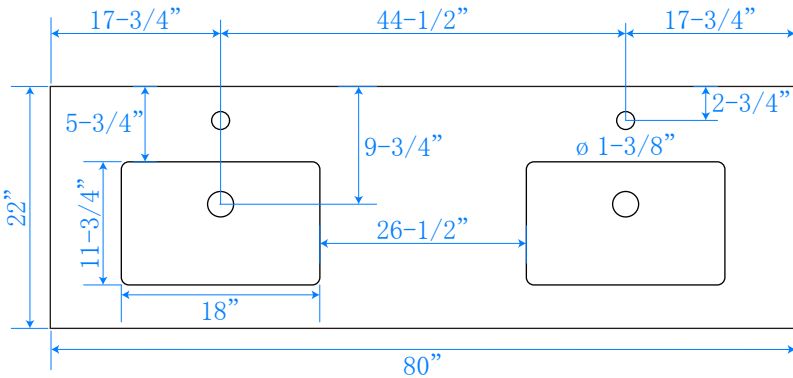

WYNDHAM COLLECTION

TOP VIEW OF VANITY CABINET

*Note: Due to high probability of breakage, the backsplash comes in two pieces, cut from same piece. All measurements are \pm 1/4".

WC-2020-80-DBL
QUARTZ