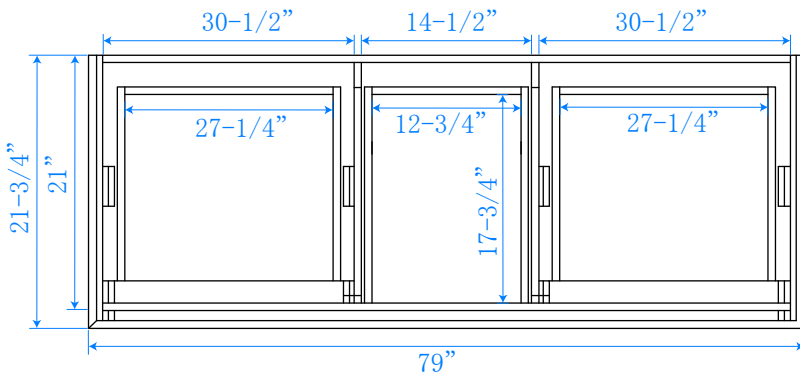

WYNDHAM COLLECTION

TOP VIEW OF VANITY CABINET

*Note: Due to high probability of breakage, the backsplash comes in two pieces, cut from same piece. All measurements are \pm 1/4".

WC-2020-80-DBL
QUARTZ