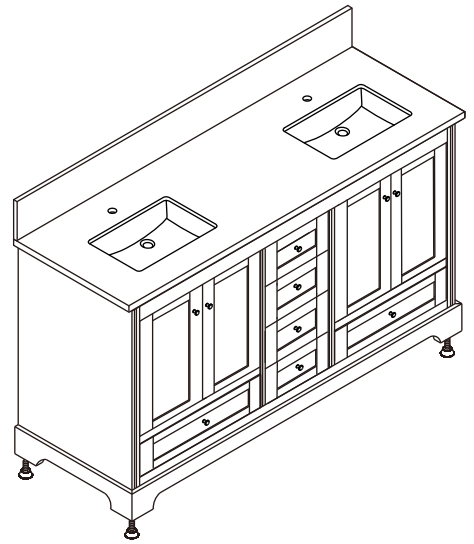

WYNDHAM COLLECTION

TOP VIEW OF VANITY CABINET

*Note: Due to high probability of breakage, the backsplash comes in two pieces, cut from same piece. All measurements are \pm 1/4".

WC-2020-80-DBL
QUARTZ