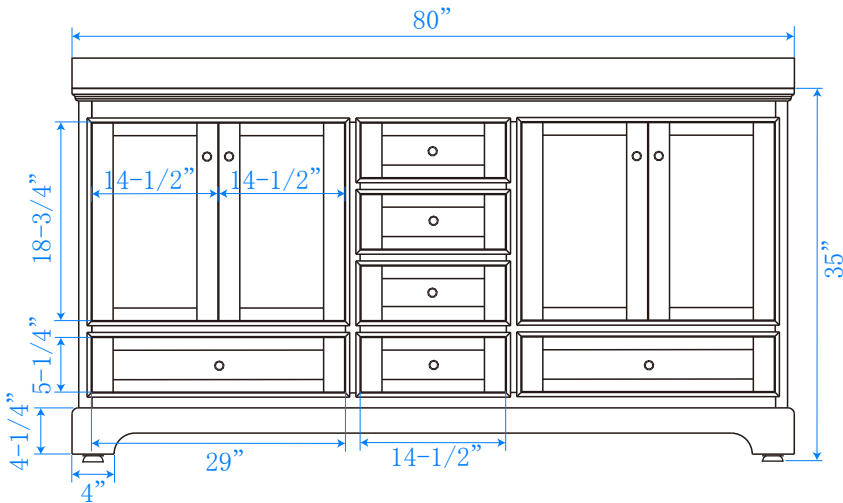

WYNDHAM COLLECTION

TOP VIEW OF VANITY CABINET

*Note: Due to high probability of breakage, the backsplash comes in two pieces, cut from same piece. All measurements are \pm 1/4".

WC-2020-80-DBL
QUARTZ