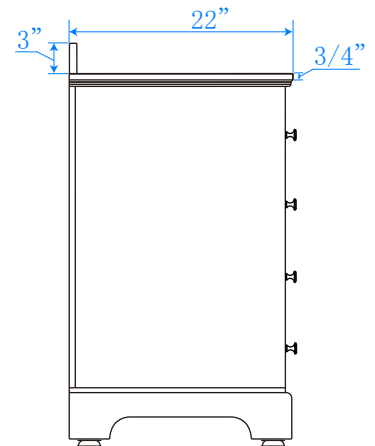

WYNDHAM COLLECTION

TOP VIEW OF VANITY CABINET

*Note: Due to high probability of breakage, the backsplash comes in two pieces, cut from same piece. All measurements are \pm 1/4".

WC-2020-80-DBL
QUARTZ