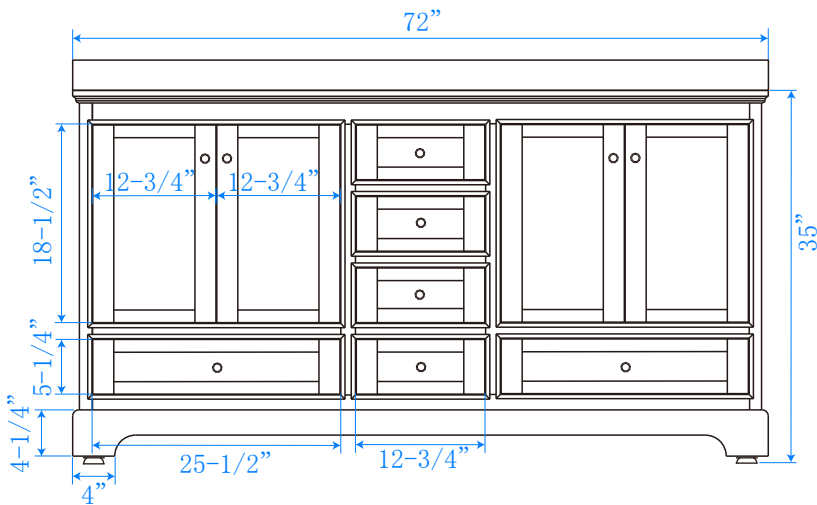

WYNDHAM COLLECTION

TOP VIEW OF VANITY CABINET

*Note: Due to high probability of breakage, the backsplash comes in two pieces, cut from same piece. All measurements are $\pm 1/4"$.

WC-2020-72-DBL
Quartz