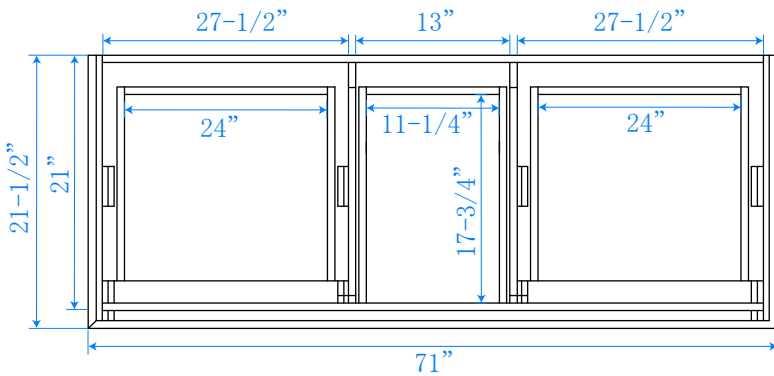

WYNDHAM COLLECTION

TOP VIEW OF VANITY CABINET

*Note: Due to high probability of breakage, the backsplash comes in two pieces, cut from same piece. All measurements are $\pm 1/4"$.

WC-2020-72-DBL
Quartz