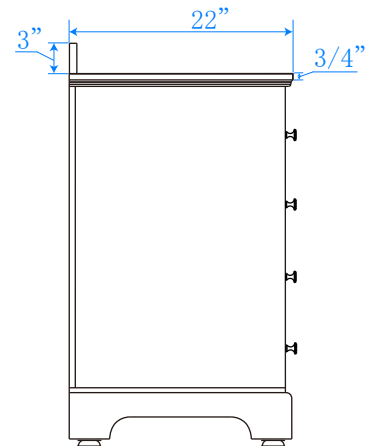

WYNDHAM COLLECTION

TOP VIEW OF VANITY CABINET

*Note: Due to high probability of breakage, the backsplash comes in two pieces, cut from same piece. All measurements are $\pm 1/4"$.

WC-2020-72-DBL
Quartz