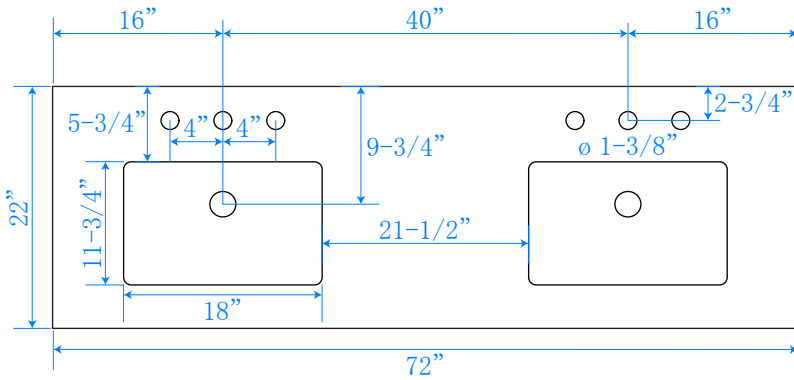

WYNDHAM COLLECTION

TOP VIEW OF VANITY CABINET

*Note: Due to high probability of breakage, the backsplash comes in two pieces, cut from same piece. All measurements are $\pm 1/4"$.

WC-2020-72-DBL
Quartz