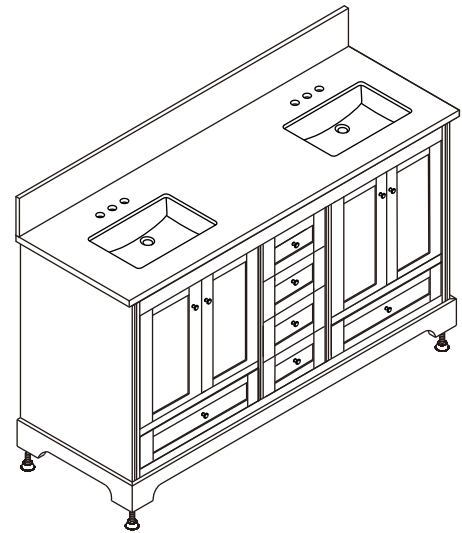

WYNDHAM COLLECTION

TOP VIEW OF VANITY CABINET

*Note: Due to high probability of breakage, the backsplash comes in two pieces, cut from same piece. All measurements are $\pm 1/4"$.

WC-2020-72-DBL
Quartz