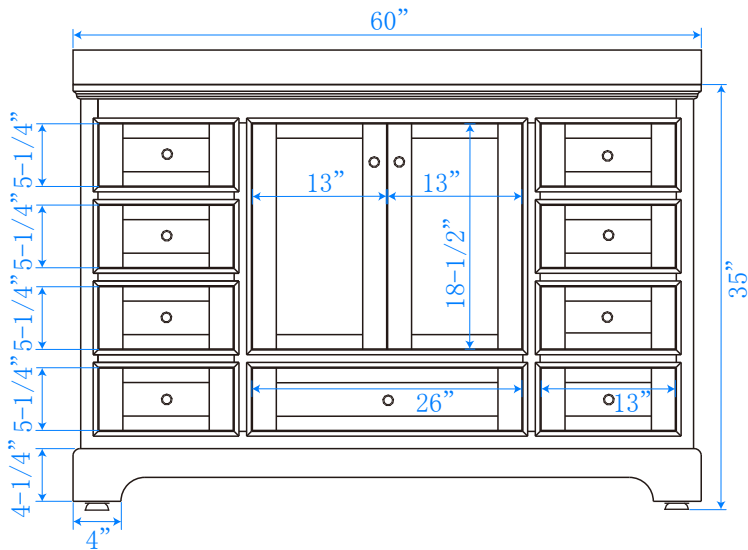

# WYNDHAM COLLECTION

TOP VIEW OF VANITY CABINET

\*Note: Due to high probability of breakage, the backsplash comes in two pieces, cut from same piece. All measurements are  $\pm 1/4"$ .

WC-2020-60-SGL  
Quartz