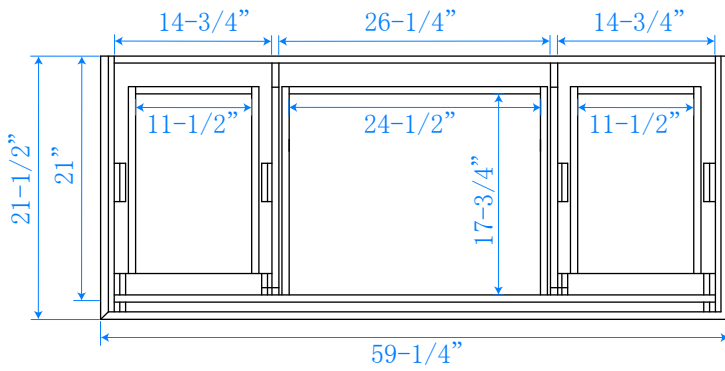

# WYNDHAM COLLECTION

TOP VIEW OF VANITY CABINET

\*Note: Due to high probability of breakage, the backsplash comes in two pieces, cut from same piece. All measurements are  $\pm 1/4"$ .

WC-2020-60-SGL  
Quartz