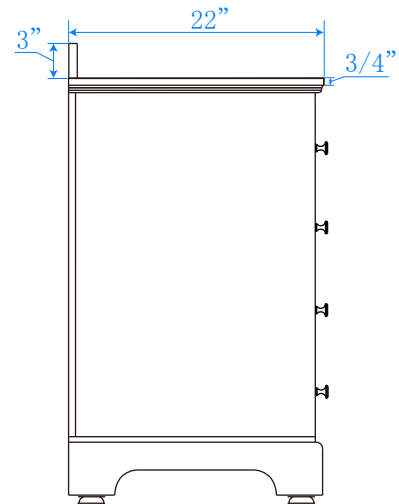

# WYNDHAM COLLECTION

TOP VIEW OF VANITY CABINET

\*Note: Due to high probability of breakage, the backsplash comes in two pieces, cut from same piece. All measurements are  $\pm 1/4"$ .

WC-2020-60-SGL  
Quartz