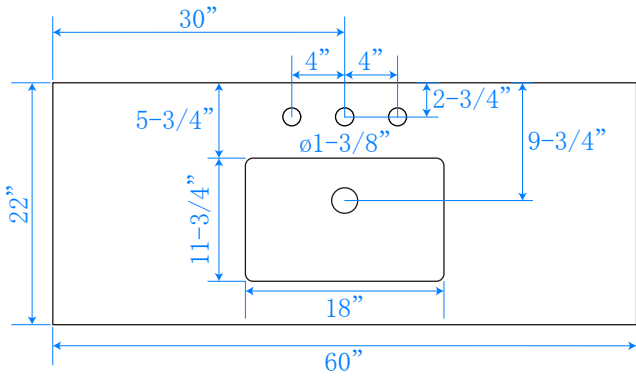

# WYNDHAM COLLECTION

TOP VIEW OF VANITY CABINET

\*Note: Due to high probability of breakage, the backsplash comes in two pieces, cut from same piece. All measurements are  $\pm 1/4"$ .

WC-2020-60-SGL  
Quartz