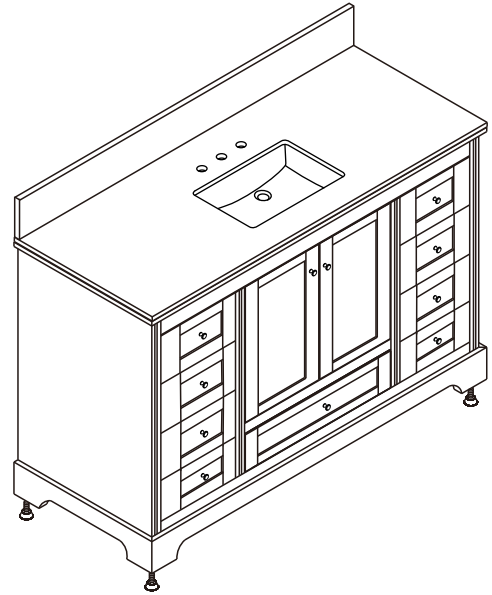

# WYNDHAM COLLECTION

TOP VIEW OF VANITY CABINET

\*Note: Due to high probability of breakage, the backsplash comes in two pieces, cut from same piece. All measurements are  $\pm 1/4"$ .

WC-2020-60-SGL  
Quartz