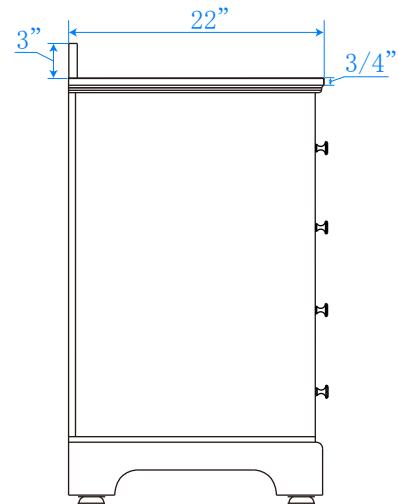

WYNDHAM COLLECTION

TOP VIEW OF VANITY CABINET

*Note: Due to high probability of breakage, the backsplash comes in two pieces, cut from same piece. All measurements are $\pm 1/4"$.

WC-2020-60-SGL
Quartz