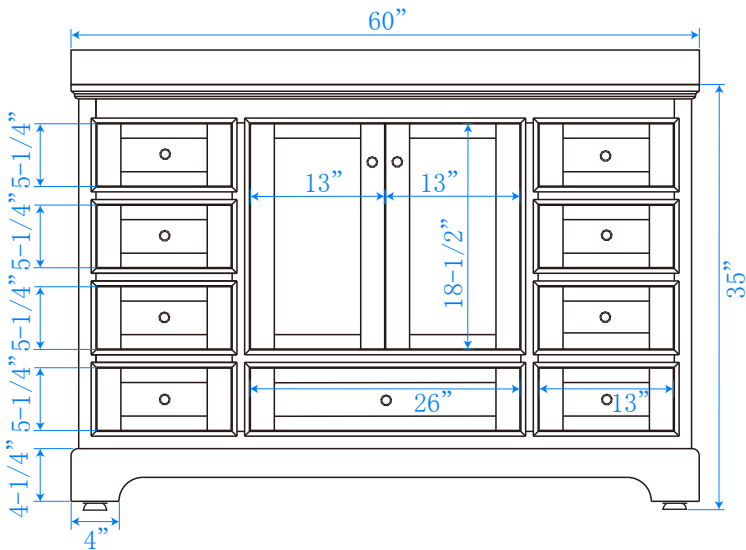

WYNDHAM COLLECTION

TOP VIEW OF VANITY CABINET

*Note: Due to high probability of breakage, the backsplash comes in two pieces, cut from same piece. All measurements are $\pm 1/4"$.

WC-2020-60-SGL
Quartz