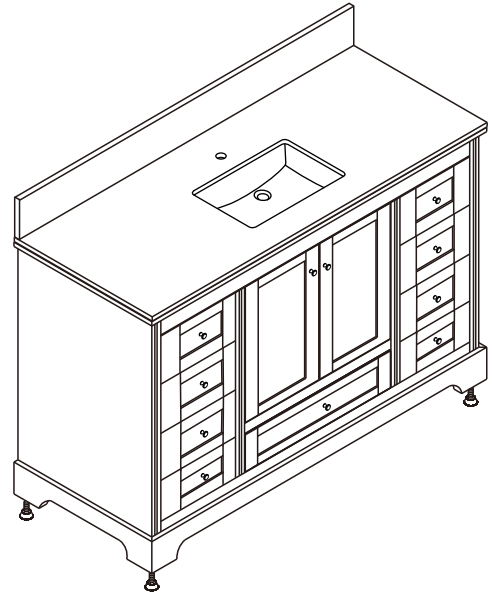

WYNDHAM COLLECTION

TOP VIEW OF VANITY CABINET

*Note: Due to high probability of breakage, the backsplash comes in two pieces, cut from same piece. All measurements are $\pm 1/4"$.

WC-2020-60-SGL
Quartz