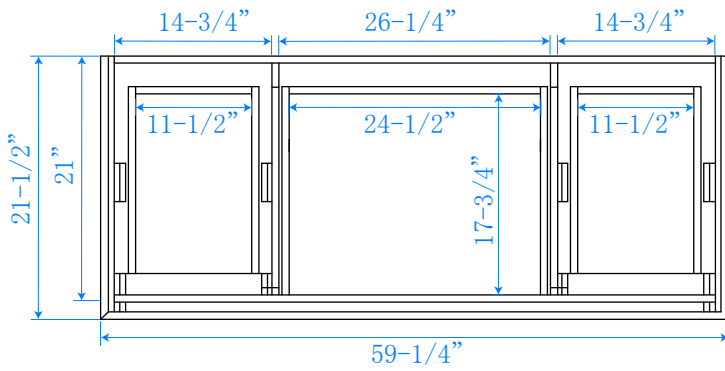

WYNDHAM COLLECTION

TOP VIEW OF VANITY CABINET

*Note: Due to high probability of breakage, the backsplash comes in two pieces, cut from same piece. All measurements are $\pm 1/4"$.

WC-2020-60-SGL
Quartz