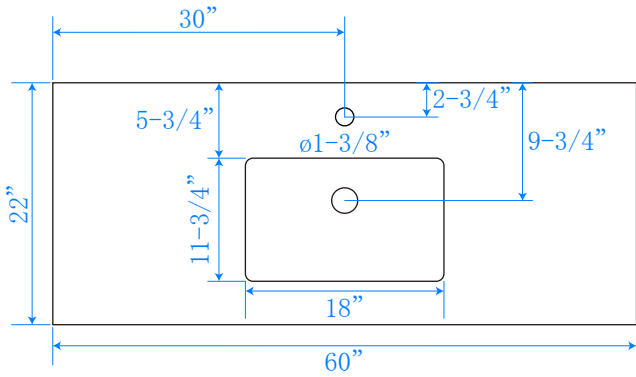

WYNDHAM COLLECTION

TOP VIEW OF VANITY CABINET

*Note: Due to high probability of breakage, the backsplash comes in two pieces, cut from same piece. All measurements are $\pm 1/4"$.

WC-2020-60-SGL
Quartz