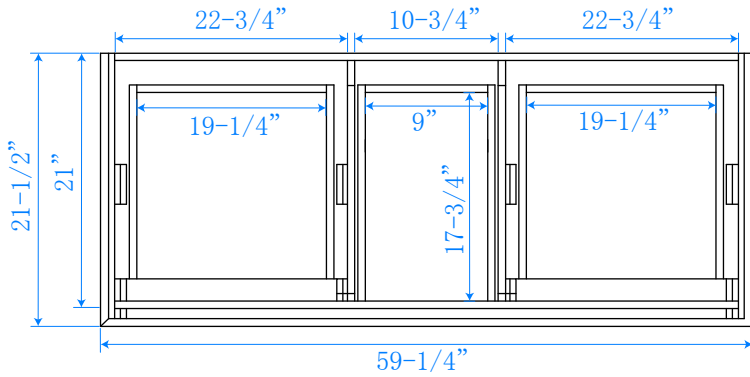

# WYNDHAM COLLECTION

TOP VIEW OF VANITY CABINET

\*Note: Due to high probability of breakage, the backsplash comes in two pieces, cut from same piece. All measurements are  $\pm 1/4$ ".

WC-2020-60-DBL  
Quartz