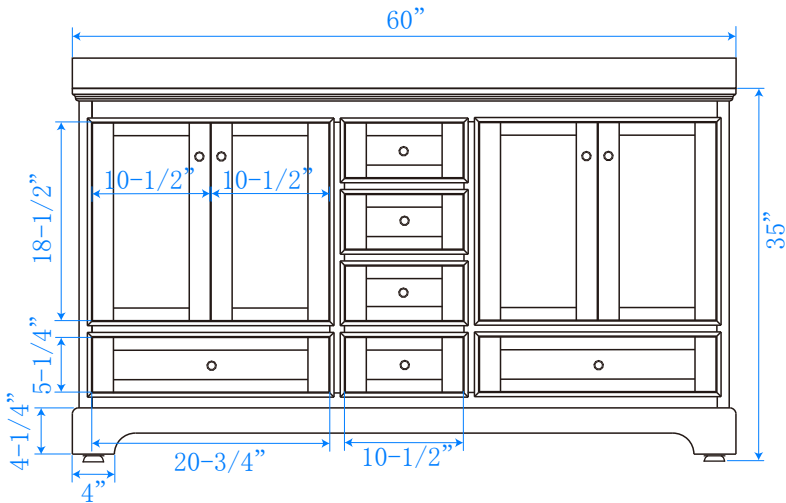

# WYNDHAM COLLECTION

TOP VIEW OF VANITY CABINET

\*Note: Due to high probability of breakage, the backsplash comes in two pieces, cut from same piece. All measurements are  $\pm 1/4$ ".

WC-2020-60-DBL  
Quartz