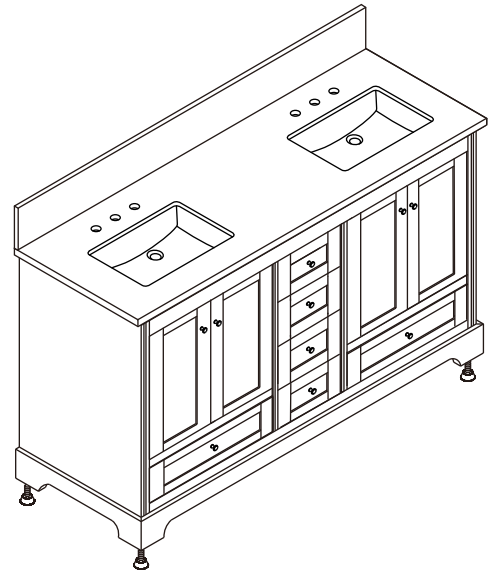

# WYNDHAM COLLECTION

TOP VIEW OF VANITY CABINET

\*Note: Due to high probability of breakage, the backsplash comes in two pieces, cut from same piece. All measurements are  $\pm 1/4$ ".

WC-2020-60-DBL  
Quartz