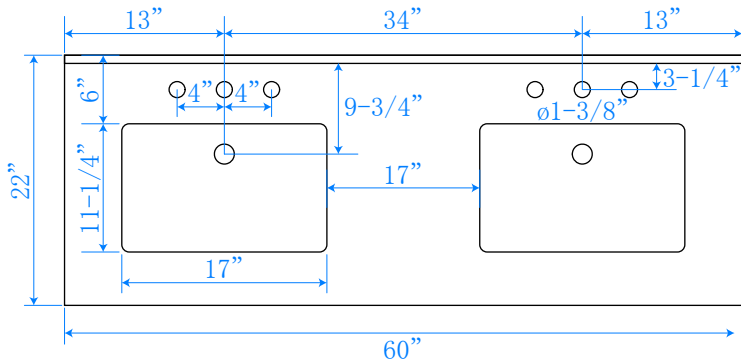

# WYNDHAM COLLECTION

TOP VIEW OF VANITY CABINET

\*Note: Due to high probability of breakage, the backsplash comes in two pieces, cut from same piece. All measurements are  $\pm 1/4$ ".

WC-2020-60-DBL  
Quartz