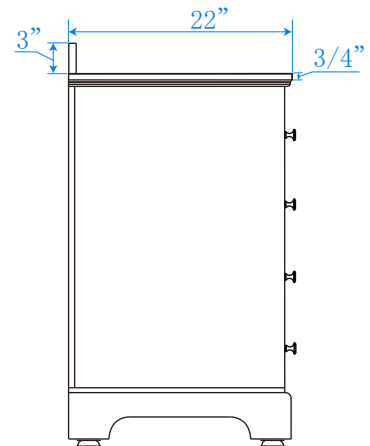

# WYNDHAM COLLECTION

TOP VIEW OF VANITY CABINET

\*Note: Due to high probability of breakage, the backsplash comes in two pieces, cut from same piece. All measurements are  $\pm 1/4$ ".

WC-2020-60-DBL  
Quartz