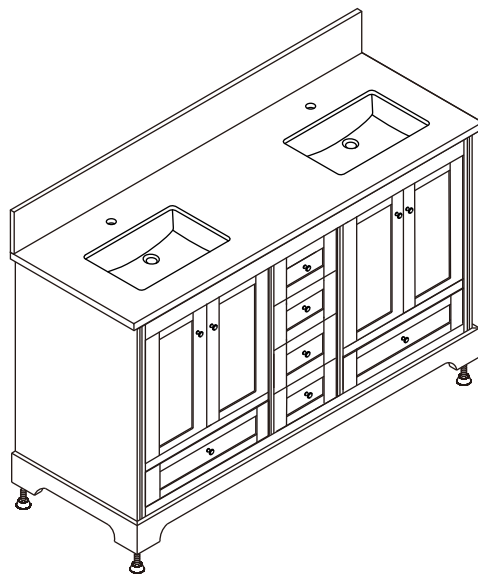

# WYNDHAM COLLECTION

TOP VIEW OF VANITY CABINET

\*Note: Due to high probability of breakage, the backsplash comes in two pieces, cut from same piece. All measurements are  $\pm 1/4$ ".

WC-2020-60-DBL  
Quartz