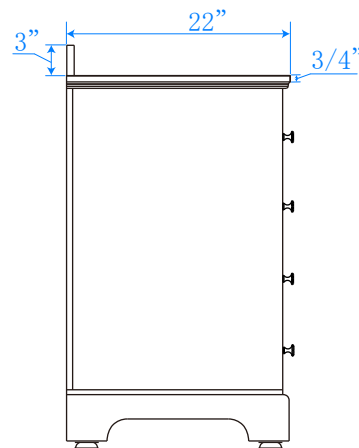

# WYNDHAM COLLECTION

TOP VIEW OF VANITY CABINET

\*Note: Due to high probability of breakage, the backsplash comes in two pieces, cut from same piece. All measurements are  $\pm 1/4$ ".

WC-2020-60-DBL  
Quartz