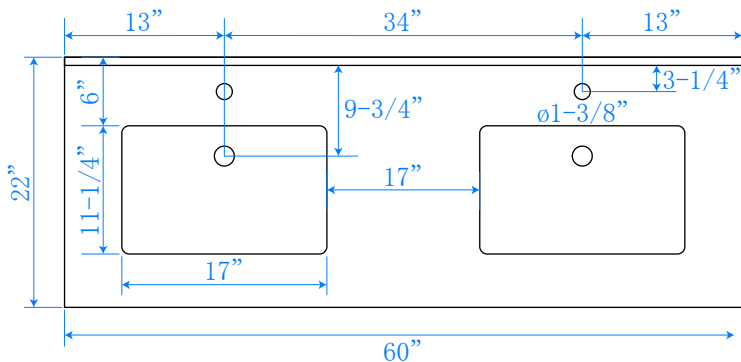

# WYNDHAM COLLECTION

TOP VIEW OF VANITY CABINET

\*Note: Due to high probability of breakage, the backsplash comes in two pieces, cut from same piece. All measurements are  $\pm 1/4$ ".

WC-2020-60-DBL  
Quartz