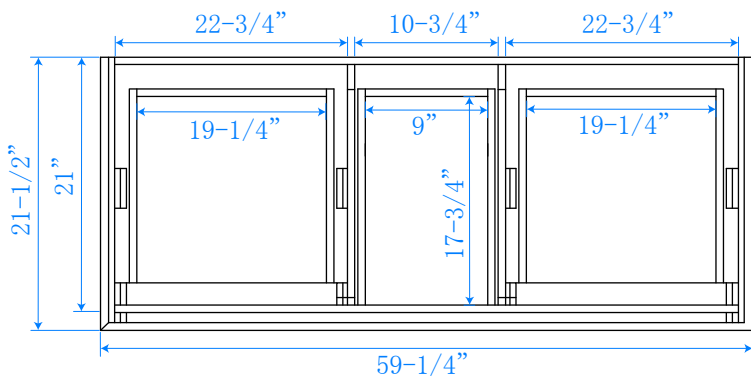

# WYNDHAM COLLECTION

TOP VIEW OF VANITY CABINET

\*Note: Due to high probability of breakage, the backsplash comes in two pieces, cut from same piece. All measurements are  $\pm 1/4$ ".

WC-2020-60-DBL  
Quartz