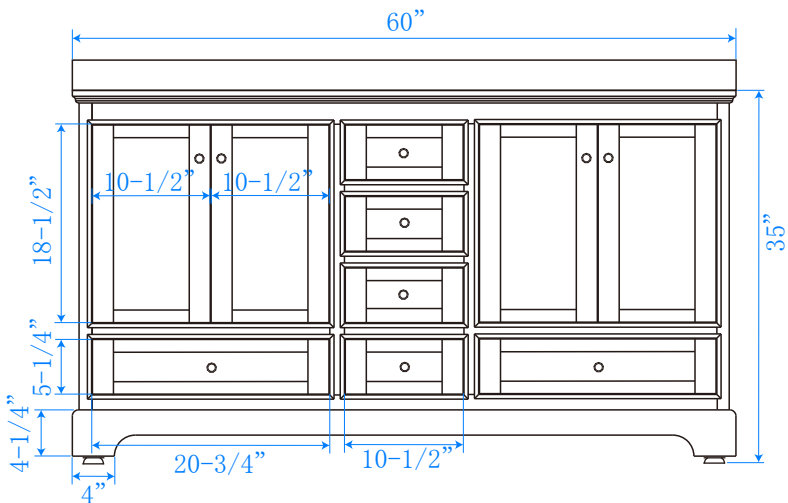

# WYNDHAM COLLECTION

TOP VIEW OF VANITY CABINET

\*Note: Due to high probability of breakage, the backsplash comes in two pieces, cut from same piece. All measurements are  $\pm 1/4$ ".

WC-2020-60-DBL  
Quartz