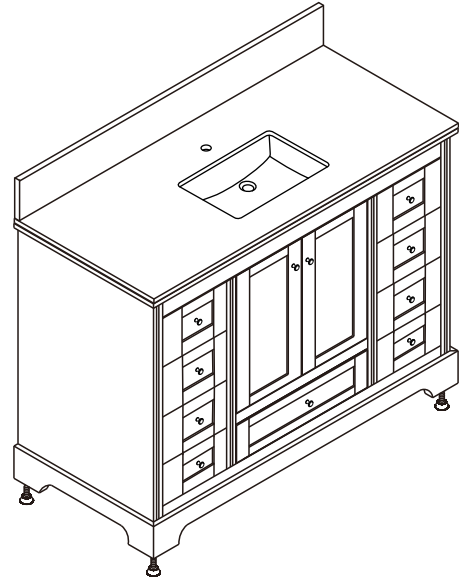

WYNDHAM COLLECTION

TOP VIEW OF VANITY CABINET

*Note: All Measurements are $\pm 1/4"$

WC-2020-48-SGL
Quartz