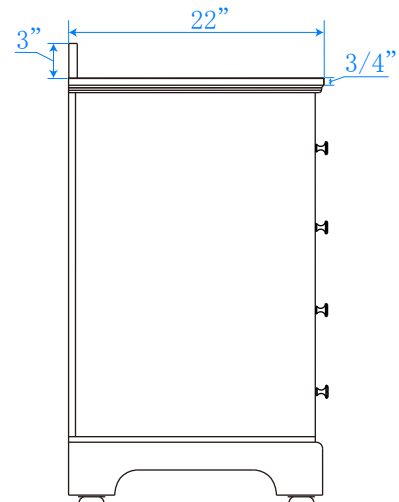

WYNDHAM COLLECTION

TOP VIEW OF VANITY CABINET

*Note: All Measurements are $\pm 1/4"$

WC-2020-48-SGL
Quartz