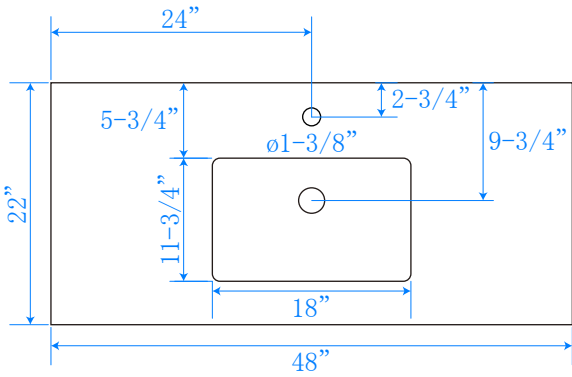

WYNDHAM COLLECTION

TOP VIEW OF VANITY CABINET

*Note: All Measurements are $\pm 1/4"$

WC-2020-48-SGL
Quartz