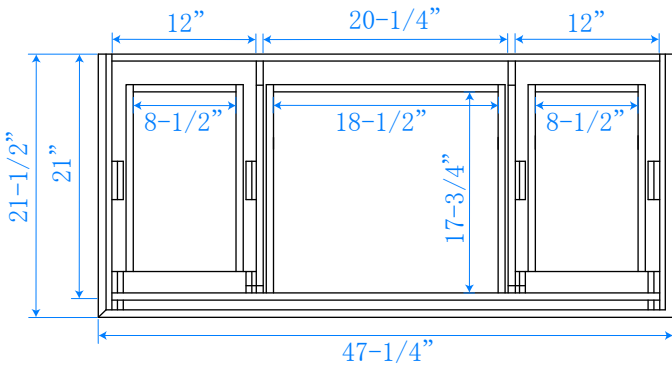

WYNDHAM COLLECTION

TOP VIEW OF VANITY CABINET

*Note: All Measurements are $\pm 1/4"$

WC-2020-48-SGL
Quartz