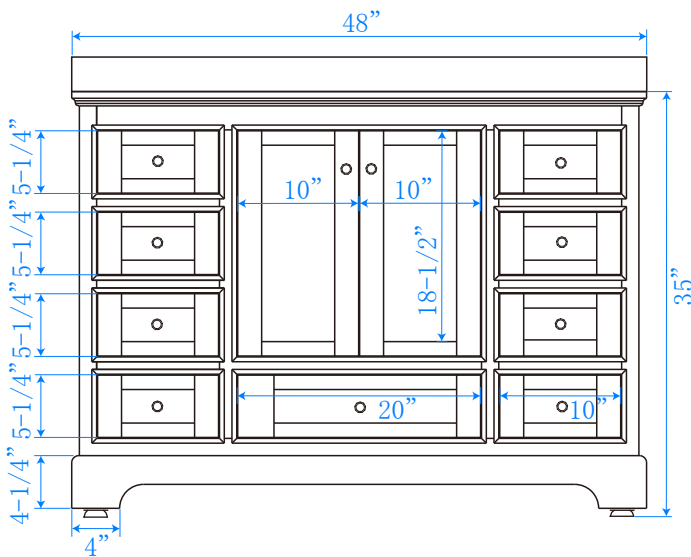

WYNDHAM COLLECTION

TOP VIEW OF VANITY CABINET

*Note: All Measurements are $\pm 1/4"$

WC-2020-48-SGL
Quartz