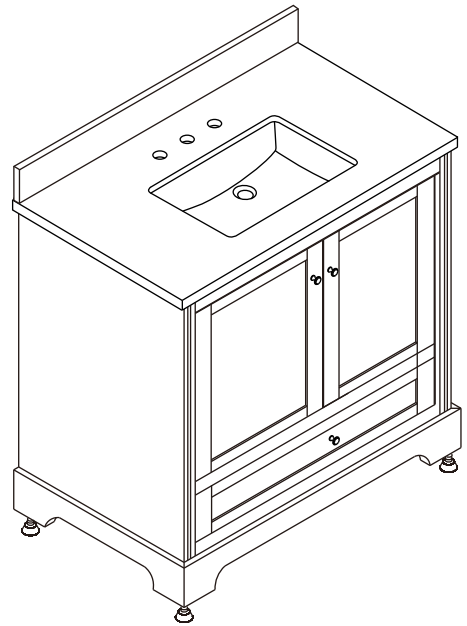

WYNDHAM COLLECTION

TOP VIEW OF VANITY CABINET

*Note: All Measurements are ± 1/4"

WC-2020-36-SGL
Quartz