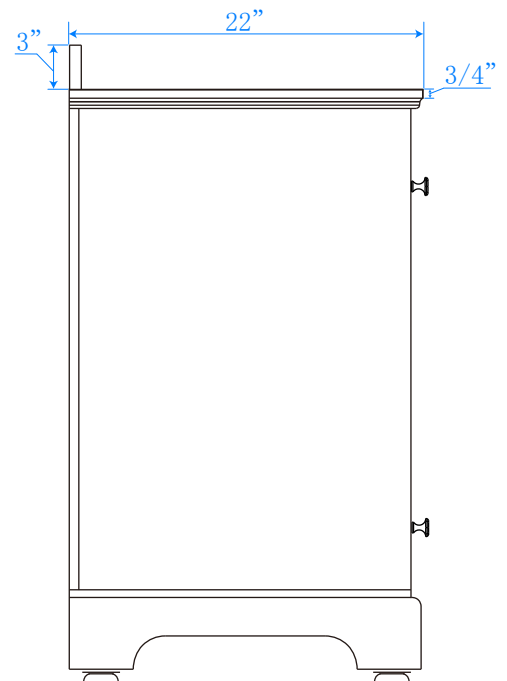

WYNDHAM COLLECTION

TOP VIEW OF VANITY CABINET

*Note: All Measurements are ± 1/4"

WC-2020-36-SGL
Quartz