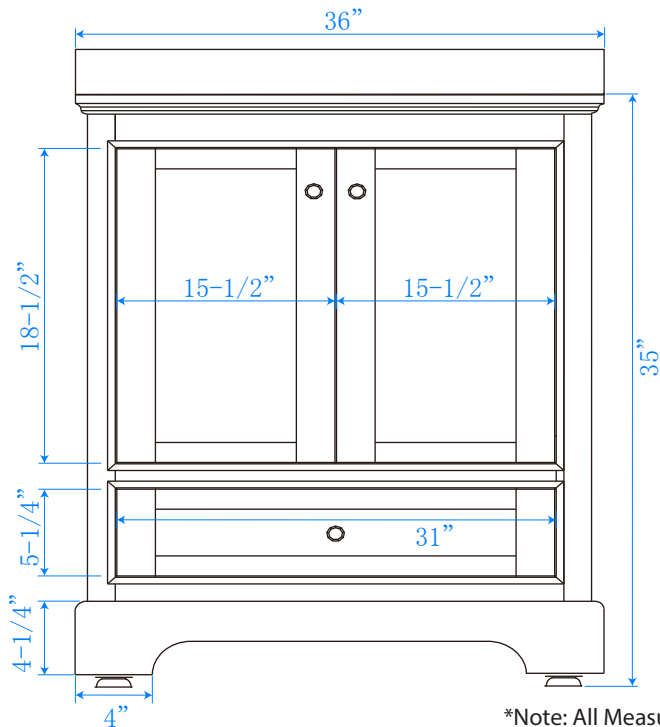

WYNDHAM COLLECTION

TOP VIEW OF VANITY CABINET

*Note: All Measurements are ± 1/4"

WC-2020-36-SGL
Quartz