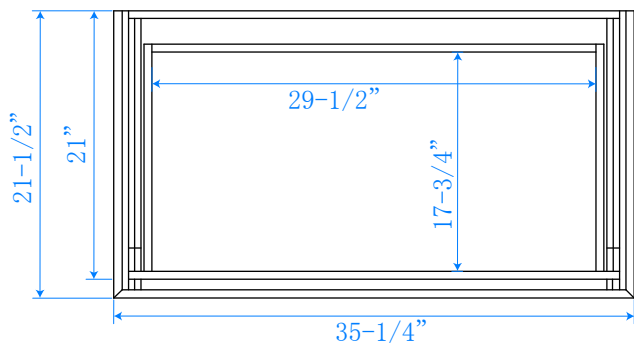

WYNDHAM COLLECTION

TOP VIEW OF VANITY CABINET

*Note: All Measurements are ± 1/4"

WC-2020-36-SGL
Quartz