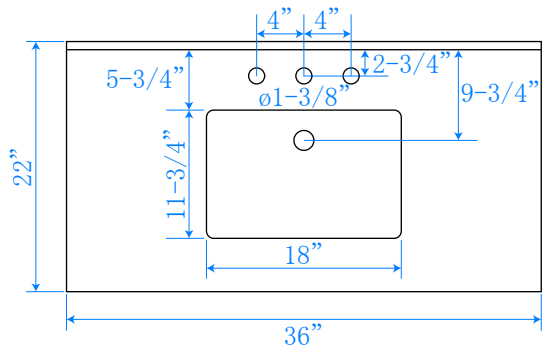

WYNDHAM COLLECTION

TOP VIEW OF VANITY CABINET

*Note: All Measurements are ± 1/4"

WC-2020-36-SGL
Quartz