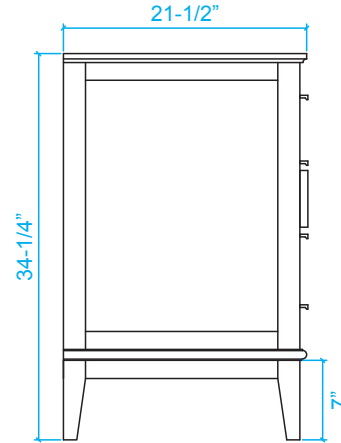

WYNDHAM COLLECTION

*Note: Due to high probability of breakage, the backsplash comes in two pieces, cut from same piece. All measurements are $\pm 1/4"$.

WC-1616-60-SGL