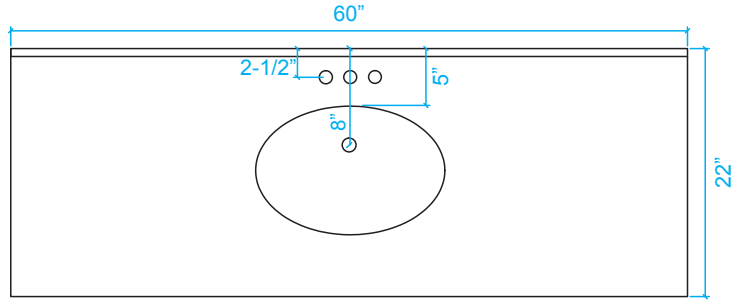

WYNDHAM COLLECTION

*Note: Due to high probability of breakage, the backsplash comes in two pieces, cut from same piece. All measurements are $\pm 1/4"$.

WC-1616-60-SGL