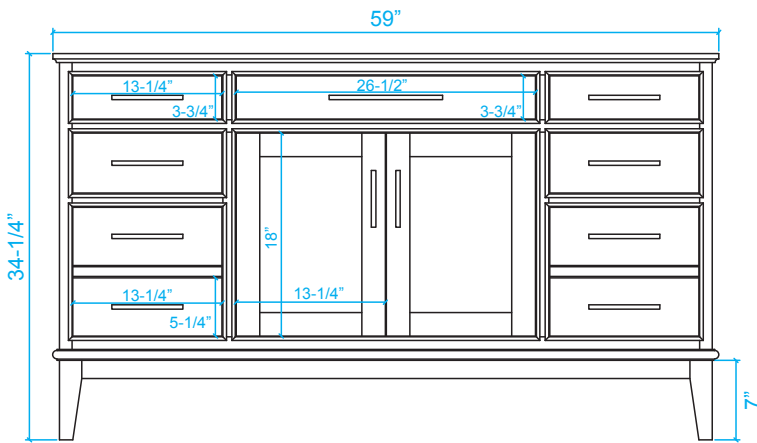

WYNDHAM COLLECTION

*Note: Due to high probability of breakage, the backsplash comes in two pieces, cut from same piece. All measurements are $\pm 1/4"$.

WC-1616-60-SGL