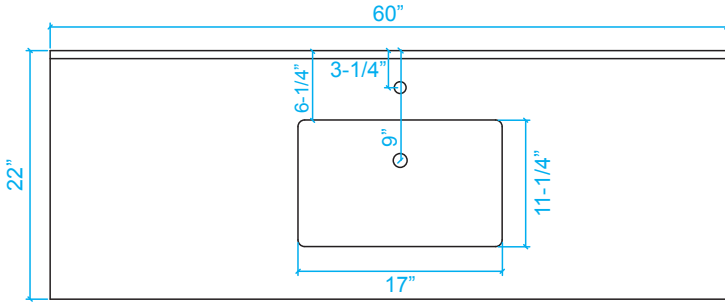

WYNDHAM COLLECTION

*Note: Due to high probability of breakage, the backsplash comes in two pieces, cut from same piece. All measurements are $\pm 1/4"$.

WC-1616-60-SGL