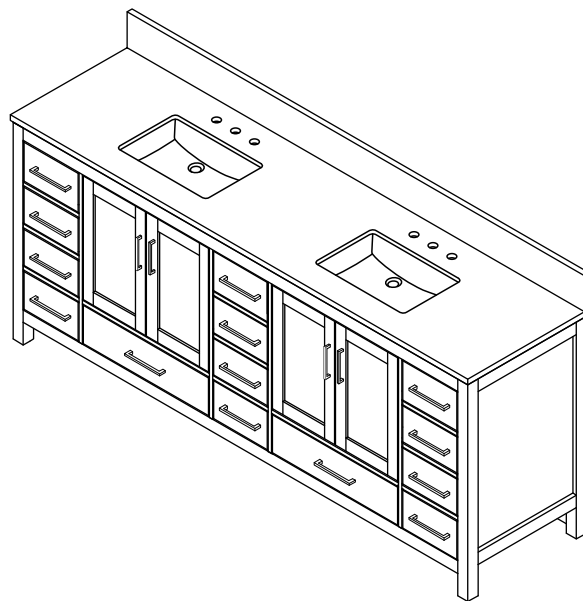

WYNDHAM COLLECTION

TOP VIEW OF VANITY CABINET

*Note: Due to high probability of breakage, the backsplash comes in two pieces, cut from the same piece. All measurements are $\pm 1/4"$.

WC-1414-84-DBL Quartz