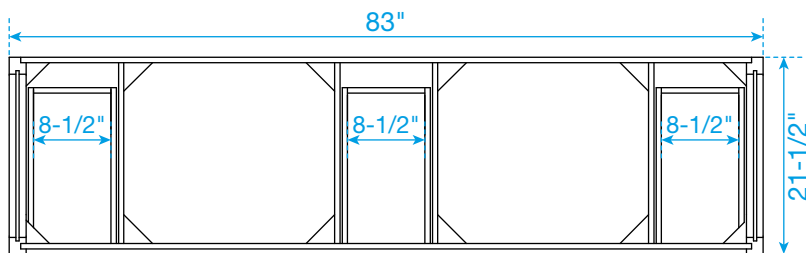

WYNDHAM COLLECTION

TOP VIEW OF VANITY CABINET

*Note: Due to high probability of breakage, the backsplash comes in two pieces, cut from the same piece. All measurements are $\pm 1/4"$.

WC-1414-84-DBL Quartz