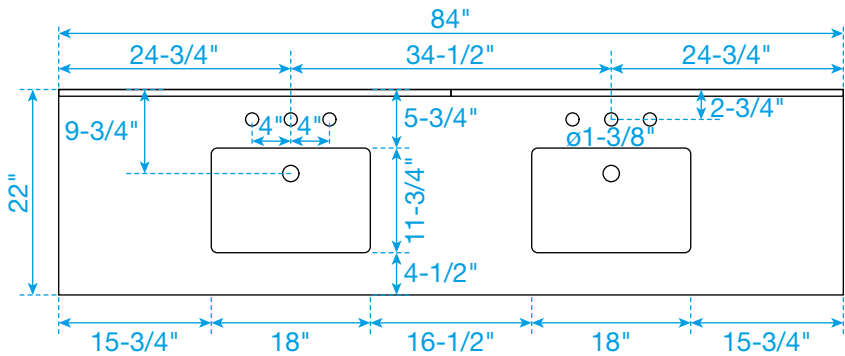

WYNDHAM COLLECTION

TOP VIEW OF VANITY CABINET

*Note: Due to high probability of breakage, the backsplash comes in two pieces, cut from the same piece. All measurements are $\pm 1/4"$.

WC-1414-84-DBL Quartz