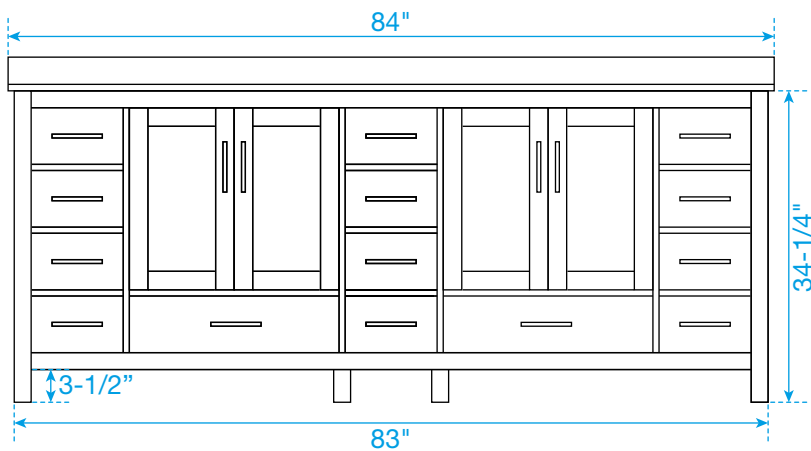

WYNDHAM COLLECTION

TOP VIEW OF VANITY CABINET

*Note: Due to high probability of breakage, the backsplash comes in two pieces, cut from the same piece. All measurements are $\pm 1/4"$.

WC-1414-84-DBL Quartz