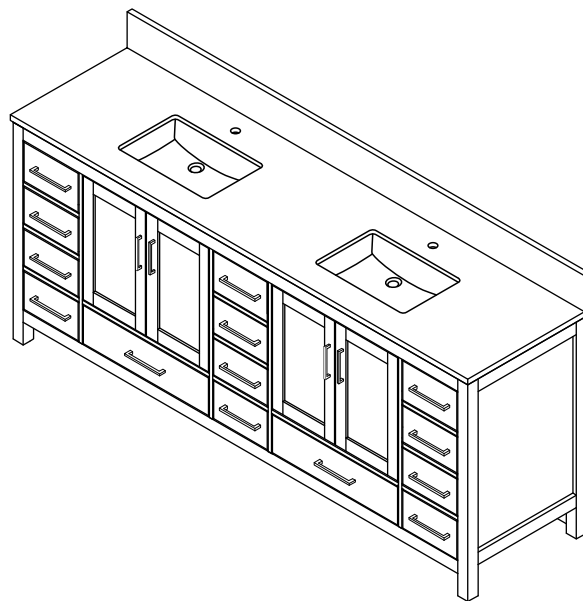

WYNDHAM COLLECTION

TOP VIEW OF VANITY CABINET

*Note: Due to high probability of breakage, the backsplash comes in two pieces, cut from the same piece. All measurements are $\pm 1/4"$.

WC-1414-84-DBL Quartz