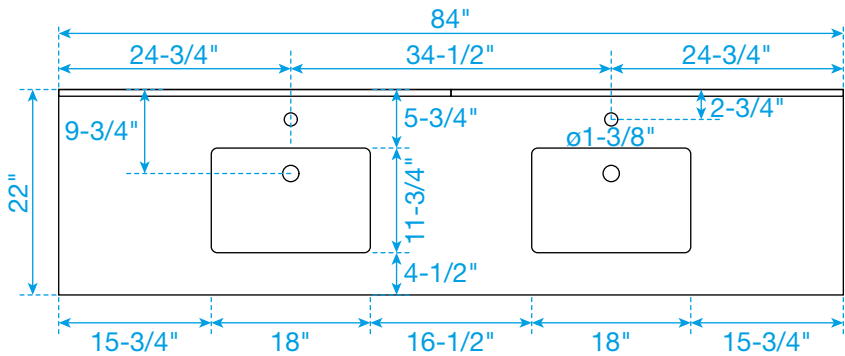

WYNDHAM COLLECTION

TOP VIEW OF VANITY CABINET

*Note: Due to high probability of breakage, the backsplash comes in two pieces, cut from the same piece. All measurements are $\pm 1/4"$.

WC-1414-84-DBL Quartz