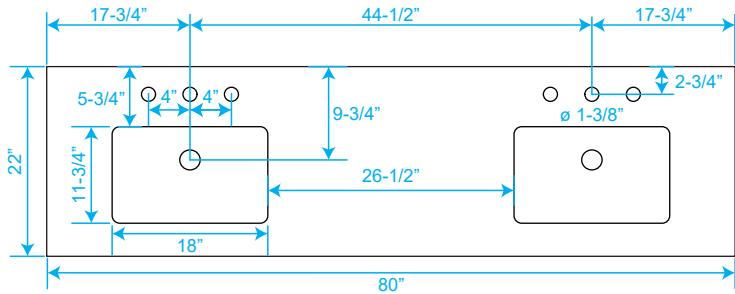

WYNDHAM COLLECTION

TOP VIEW OF VANITY CABINET

*Note: Due to high probability of breakage, the backsplash comes in two pieces, cut from the same piece. All measurements are $\pm 1/4"$.

WC-1414-80-DBL
Quartz