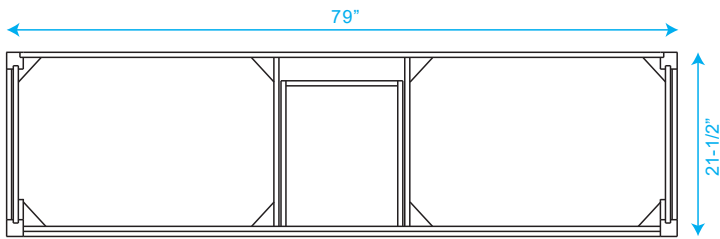

WYNDHAM COLLECTION

TOP VIEW OF VANITY CABINET

*Note: Due to high probability of breakage, the backsplash comes in two pieces, cut from the same piece. All measurements are $\pm 1/4"$.

WC-1414-80-DBL
Quartz