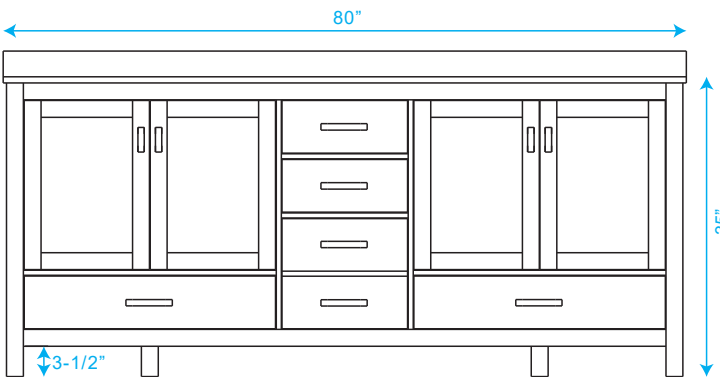

WYNDHAM COLLECTION

TOP VIEW OF VANITY CABINET

*Note: Due to high probability of breakage, the backsplash comes in two pieces, cut from the same piece. All measurements are $\pm 1/4"$.

WC-1414-80-DBL
Quartz