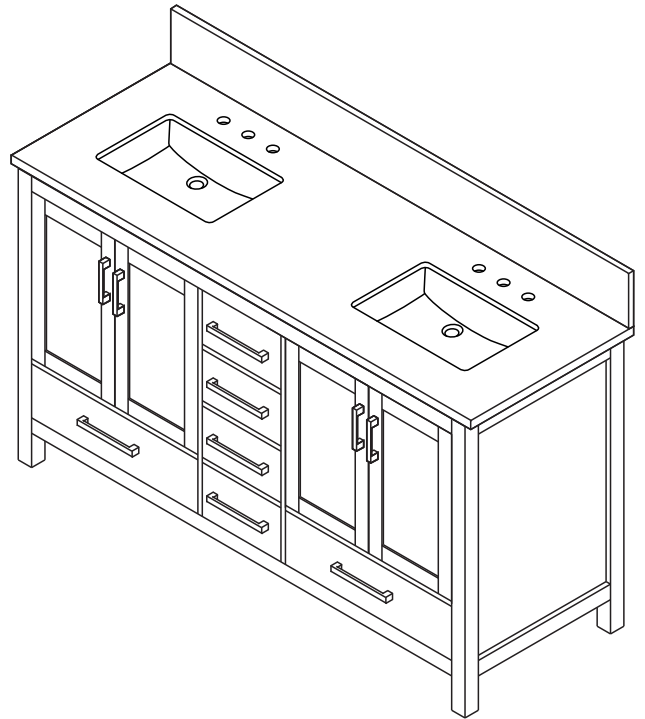

WYNDHAM COLLECTION

TOP VIEW OF VANITY CABINET

*Note: Due to high probability of breakage, the backsplash comes in two pieces, cut from the same piece. All measurements are $\pm 1/4"$.

WC-1414-80-DBL
Quartz