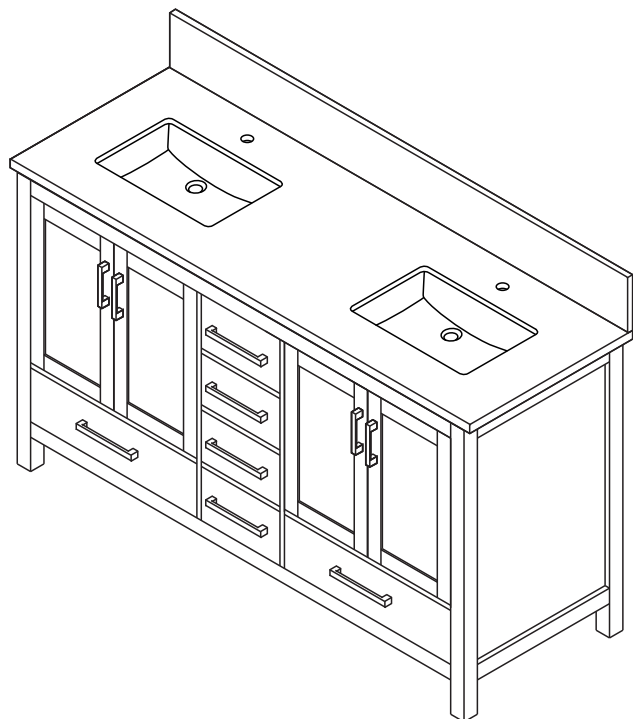

# WYNDHAM COLLECTION

TOP VIEW OF VANITY CABINET

\*Note: Due to high probability of breakage, the backsplash comes in two pieces, cut from the same piece. All measurements are  $\pm 1/4"$ .

WC-1414-80-DBL  
Quartz