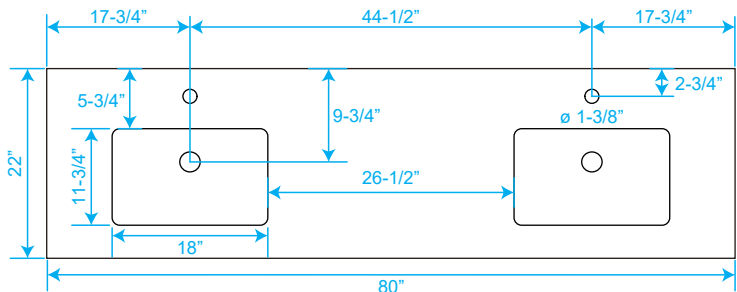

# WYNDHAM COLLECTION

TOP VIEW OF VANITY CABINET

\*Note: Due to high probability of breakage, the backsplash comes in two pieces, cut from the same piece. All measurements are  $\pm 1/4"$ .

WC-1414-80-DBL  
Quartz