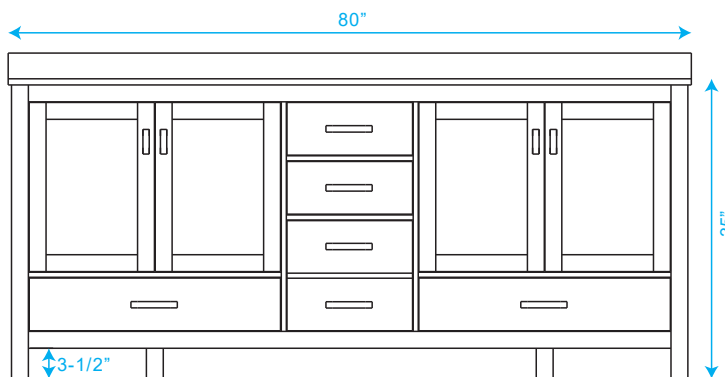

# WYNDHAM COLLECTION

TOP VIEW OF VANITY CABINET

\*Note: Due to high probability of breakage, the backsplash comes in two pieces, cut from the same piece. All measurements are  $\pm 1/4"$ .

WC-1414-80-DBL  
Quartz