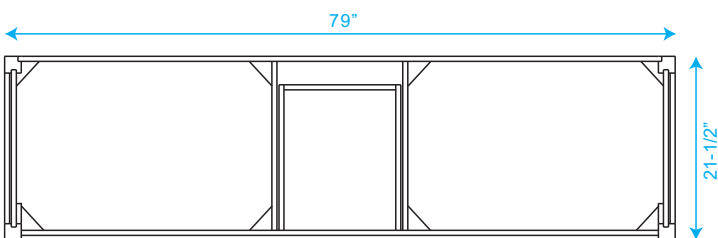

# WYNDHAM COLLECTION

TOP VIEW OF VANITY CABINET

\*Note: Due to high probability of breakage, the backsplash comes in two pieces, cut from the same piece. All measurements are  $\pm 1/4"$ .

WC-1414-80-DBL  
Quartz