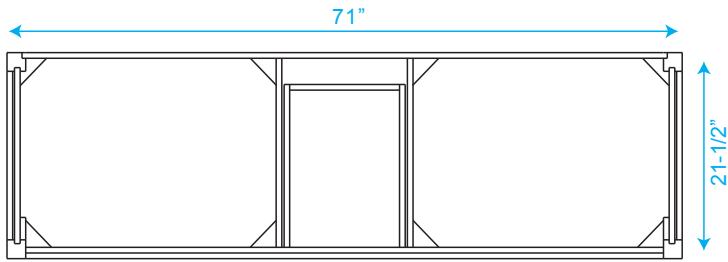

WYNDHAM COLLECTION

TOP VIEW OF VANITY CABINET

*Note: Due to high probability of breakage, the backsplash comes in two pieces, cut from same piece. All measurements are $\pm 1/4"$.

WC-1414-72-DBL
USQ3