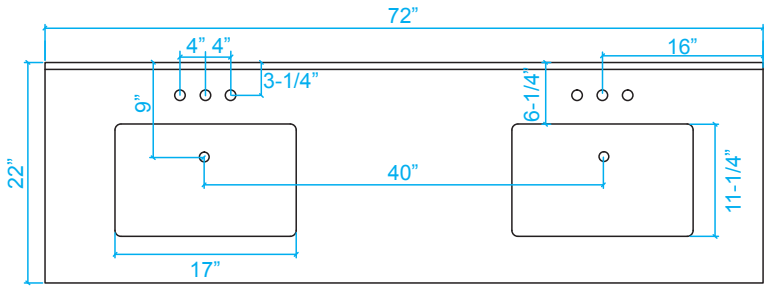

WYNDHAM COLLECTION

TOP VIEW OF VANITY CABINET

*Note: Due to high probability of breakage, the backsplash comes in two pieces, cut from same piece. All measurements are $\pm 1/4"$.

WC-1414-72-DBL
USQ3