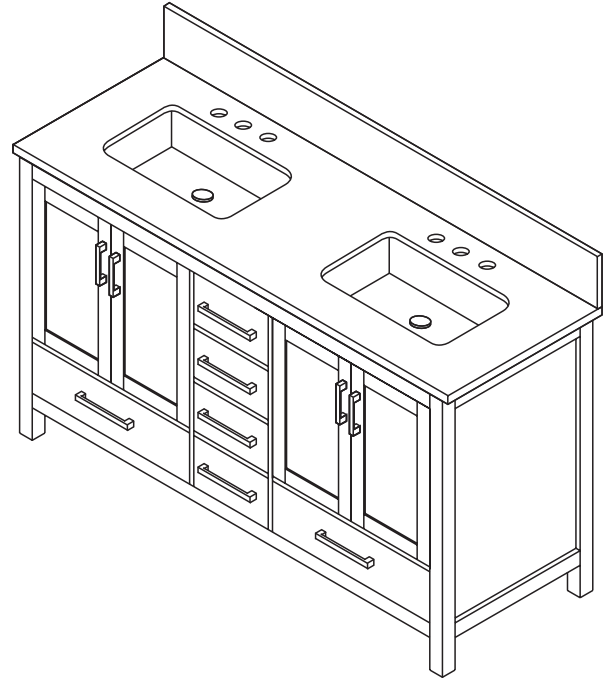

WYNDHAM COLLECTION

TOP VIEW OF VANITY CABINET

*Note: Due to high probability of breakage, the backsplash comes in two pieces, cut from same piece. All measurements are $\pm 1/4"$.

WC-1414-72-DBL
USQ3