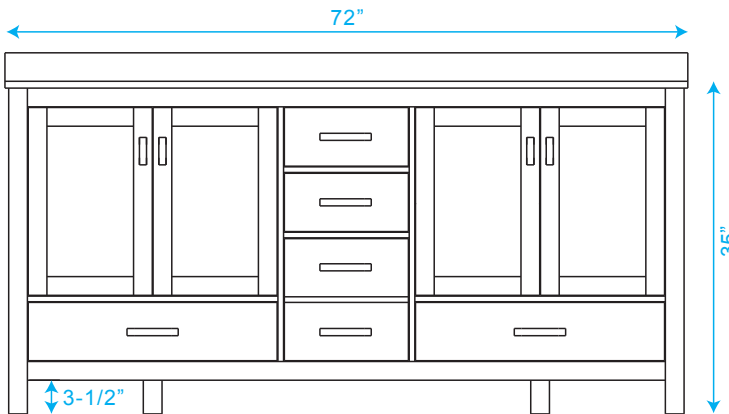

WYNDHAM COLLECTION

TOP VIEW OF VANITY CABINET

*Note: Due to high probability of breakage, the backsplash comes in two pieces, cut from same piece. All measurements are $\pm 1/4"$.

WC-1414-72-DBL
USQ3