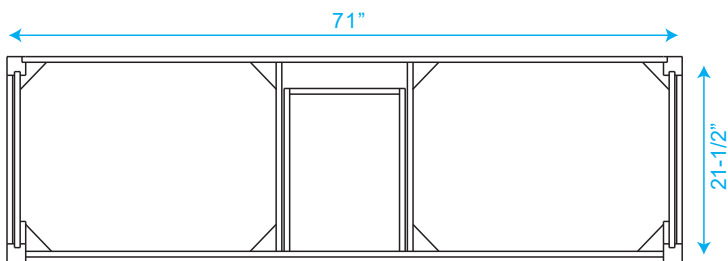

WYNDHAM COLLECTION

TOP VIEW OF VANITY CABINET

*Note: Due to high probability of breakage, the backsplash comes in two pieces, cut from the same piece. All measurements are $\pm 1/4"$.

WC-1414-72-DBL
Quartz