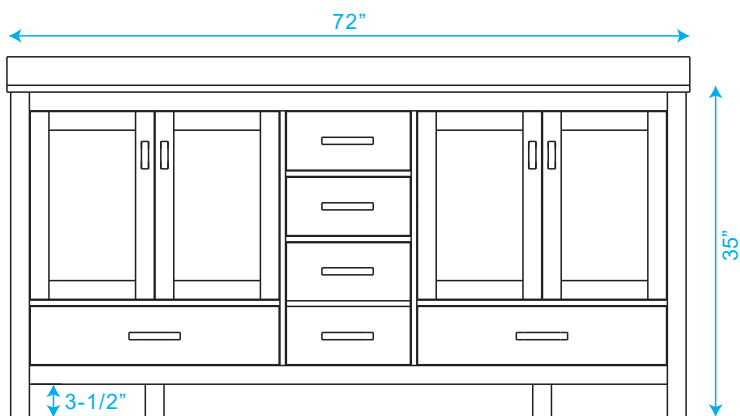

WYNDHAM COLLECTION

TOP VIEW OF VANITY CABINET

*Note: Due to high probability of breakage, the backsplash comes in two pieces, cut from the same piece. All measurements are $\pm 1/4"$.

WC-1414-72-DBL
Quartz