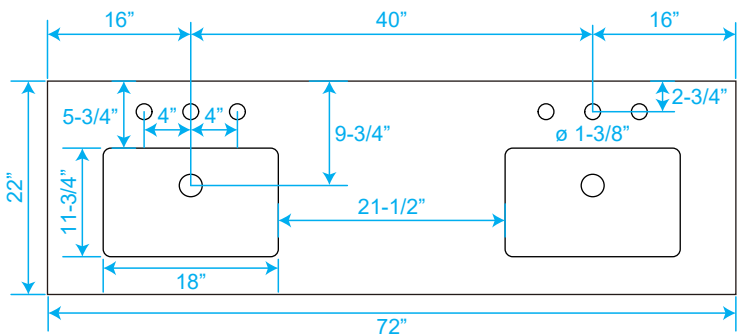

WYNDHAM COLLECTION

TOP VIEW OF VANITY CABINET

*Note: Due to high probability of breakage, the backsplash comes in two pieces, cut from the same piece. All measurements are $\pm 1/4"$.

WC-1414-72-DBL
Quartz