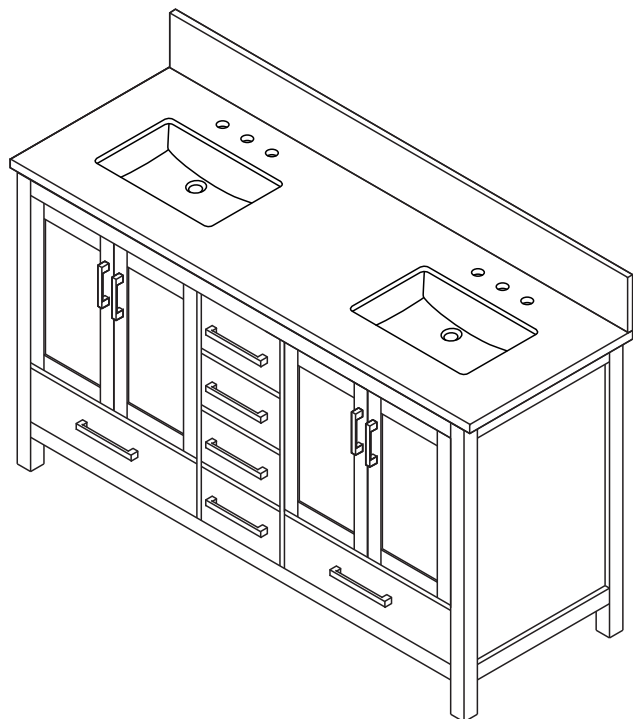

WYNDHAM COLLECTION

TOP VIEW OF VANITY CABINET

*Note: Due to high probability of breakage, the backsplash comes in two pieces, cut from the same piece. All measurements are $\pm 1/4"$.

WC-1414-72-DBL
Quartz