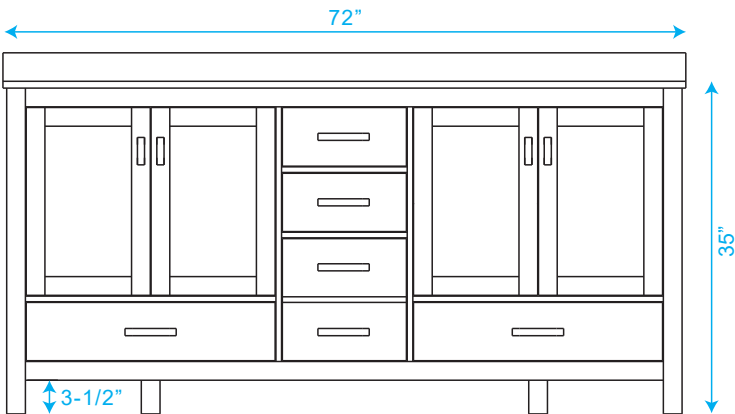

WYNDHAM COLLECTION

TOP VIEW OF VANITY CABINET

*Note: Due to high probability of breakage, the backsplash comes in two pieces, cut from the same piece. All measurements are $\pm 1/4"$.

WC-1414-72-DBL
Quartz