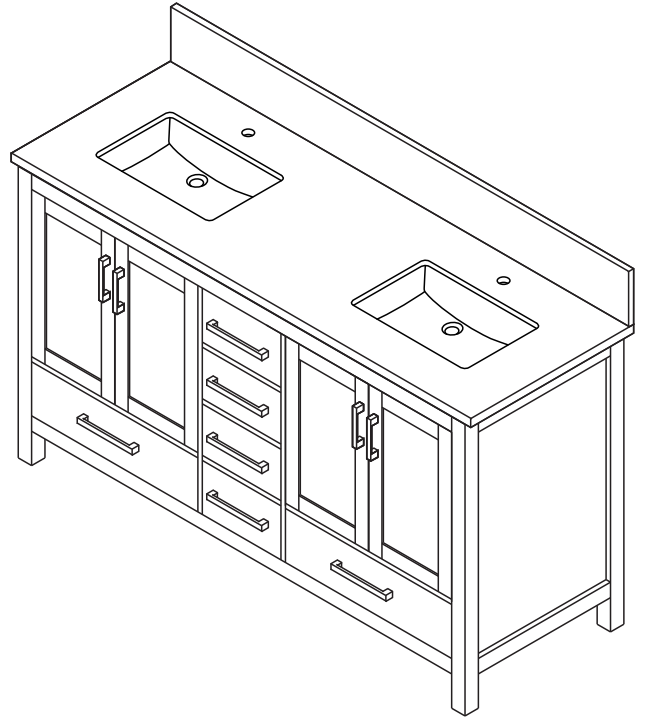

WYNDHAM COLLECTION

TOP VIEW OF VANITY CABINET

*Note: Due to high probability of breakage, the backsplash comes in two pieces, cut from the same piece. All measurements are $\pm 1/4"$.

WC-1414-72-DBL
Quartz