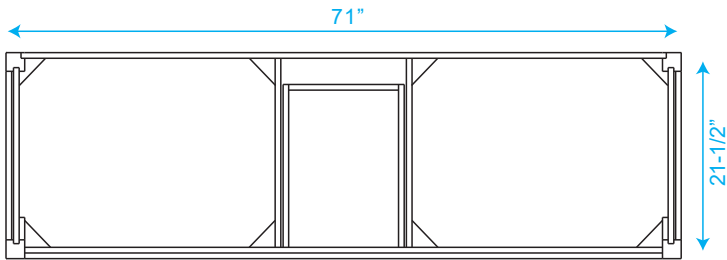

WYNDHAM COLLECTION

TOP VIEW OF VANITY CABINET

*Note: Due to high probability of breakage, the backsplash comes in two pieces, cut from the same piece. All measurements are $\pm 1/4"$.

WC-1414-72-DBL
Quartz