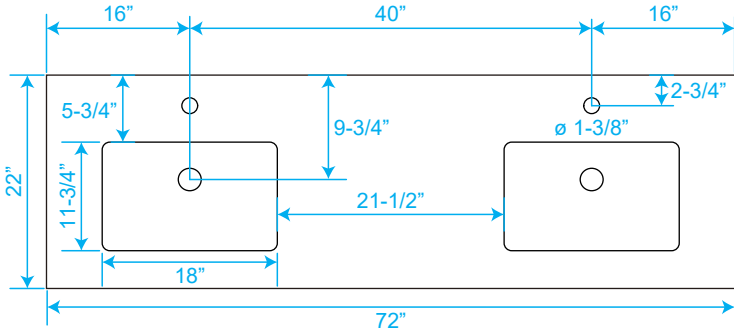

WYNDHAM COLLECTION

TOP VIEW OF VANITY CABINET

*Note: Due to high probability of breakage, the backsplash comes in two pieces, cut from the same piece. All measurements are $\pm 1/4"$.

WC-1414-72-DBL
Quartz