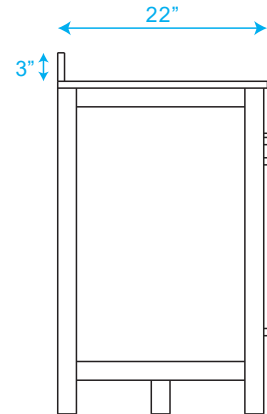

WYNDHAM COLLECTION

TOP VIEW OF VANITY CABINET

*Note: Due to high probability of breakage, the backsplash comes in two pieces, cut from the same piece. All measurements are $\pm 1/4"$.

WC-1414-72-DBL
Quartz