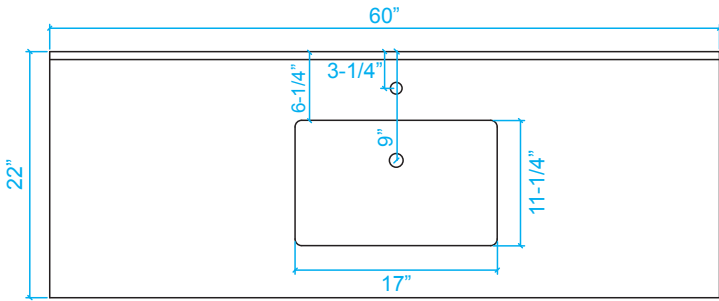

# WYNDHAM COLLECTION

TOP VIEW OF VANITY CABINET

*\*Note: Due to high probability of breakage, the backsplash comes in two pieces, cut from same piece. All measurements are  $\pm 1/4$ ".*

## WC-1414-60 Single Vanity