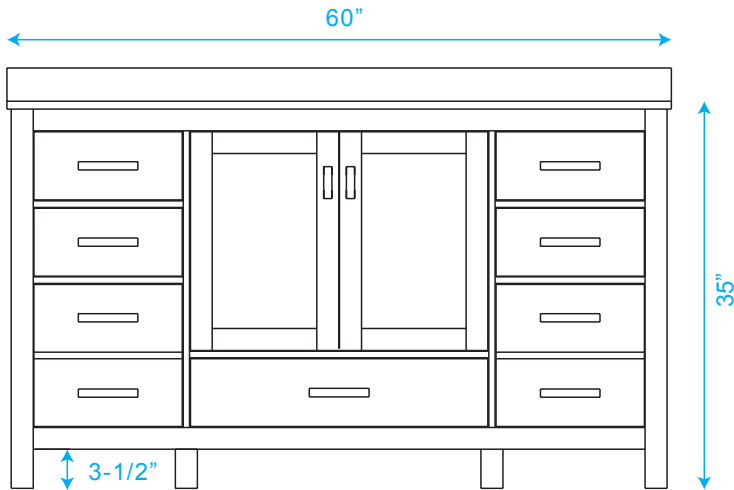

# WYNDHAM COLLECTION

TOP VIEW OF VANITY CABINET

*\*Note: Due to high probability of breakage, the backsplash comes in two pieces, cut from same piece. All measurements are  $\pm 1/4$ ".*

## WC-1414-60 Single Vanity