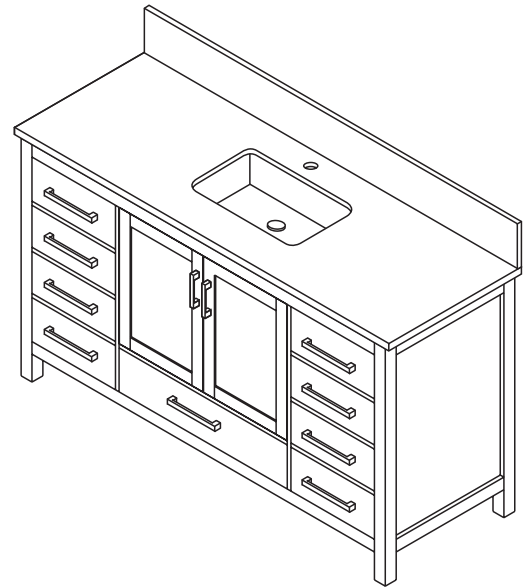

# WYNDHAM COLLECTION

TOP VIEW OF VANITY CABINET

*\*Note: Due to high probability of breakage, the backsplash comes in two pieces, cut from same piece. All measurements are  $\pm 1/4$ ".*

## WC-1414-60 Single Vanity