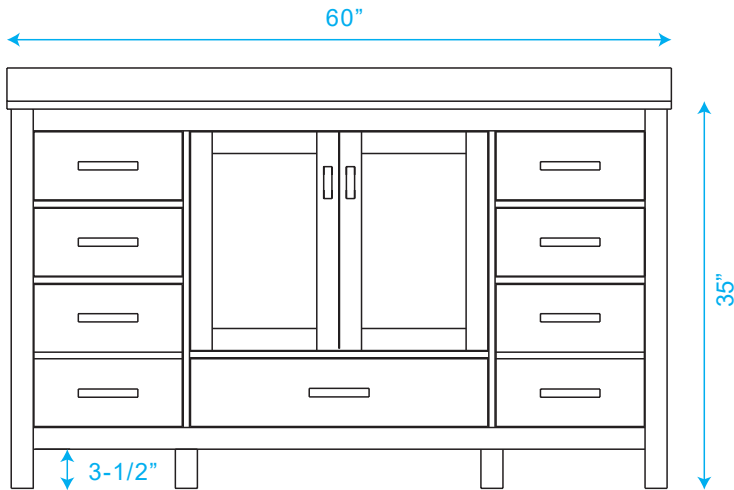

WYNDHAM COLLECTION

TOP VIEW OF VANITY CABINET

**Note: Due to high probability of breakage, the backsplash comes in two pieces, cut from the same piece. All measurements are $\pm 1/4$ ".*

WC-1414-60 Single Vanity