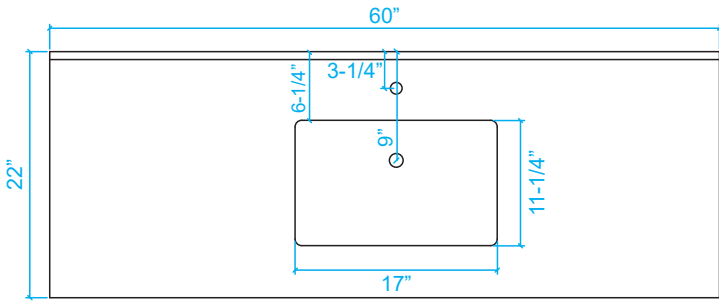

WYNDHAM COLLECTION

TOP VIEW OF VANITY CABINET

**Note: Due to high probability of breakage, the backsplash comes in two pieces, cut from the same piece. All measurements are $\pm 1/4$ ".*

WC-1414-60 Single Vanity