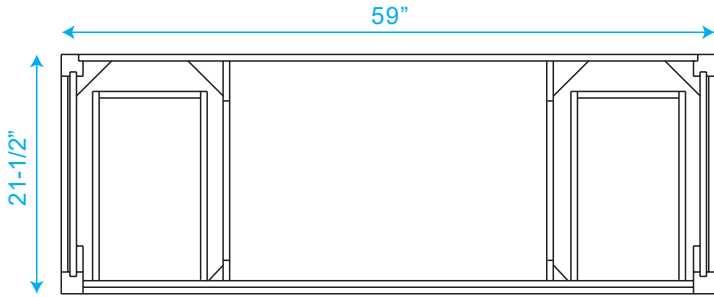

WYNDHAM COLLECTION

TOP VIEW OF VANITY CABINET

**Note: Due to high probability of breakage, the backsplash comes in two pieces, cut from the same piece. All measurements are $\pm 1/4$ ".*

WC-1414-60 Single Vanity