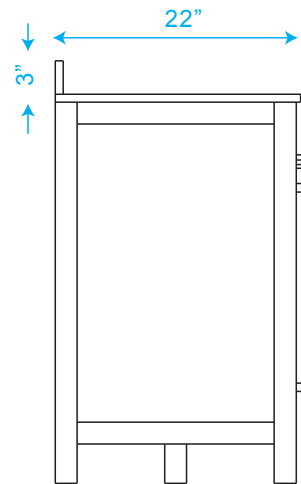

# WYNDHAM COLLECTION

TOP VIEW OF VANITY CABINET

*\*Note: Due to high probability of breakage, the backsplash comes in two pieces, cut from same piece. All measurements are  $\pm 1/4$ ".*

## WC-1414-60 Single Vanity