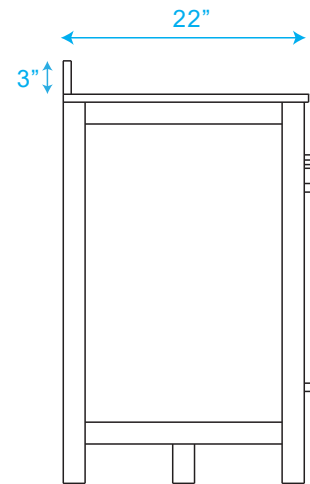

WYNDHAM COLLECTION

TOP VIEW OF VANITY CABINET

**Note: Due to high probability of breakage, the backsplash comes in two pieces, cut from the same piece. All measurements are $\pm 1/4$ ".*

WC-1414-60 Single Vanity