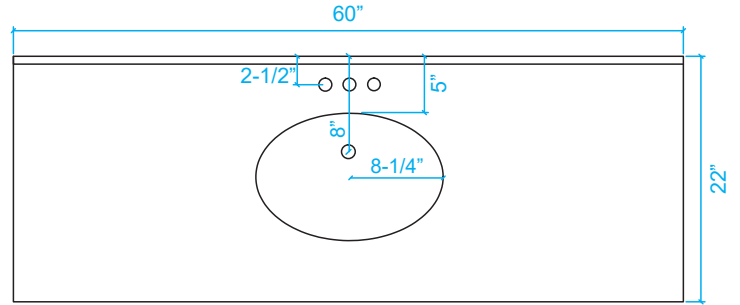

WYNDHAM COLLECTION

TOP VIEW OF VANITY CABINET

**Note: Due to high probability of breakage, the backsplash comes in two pieces, cut from the same piece. All measurements are $\pm 1/4$ ".*

WC-1414-60 Single Vanity