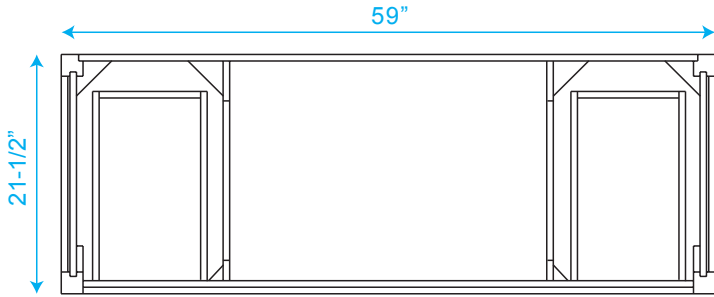

# WYNDHAM COLLECTION

TOP VIEW OF VANITY CABINET

*\*Note: Due to high probability of breakage, the backsplash comes in two pieces, cut from same piece. All measurements are  $\pm 1/4$ ".*

## WC-1414-60 Single Vanity