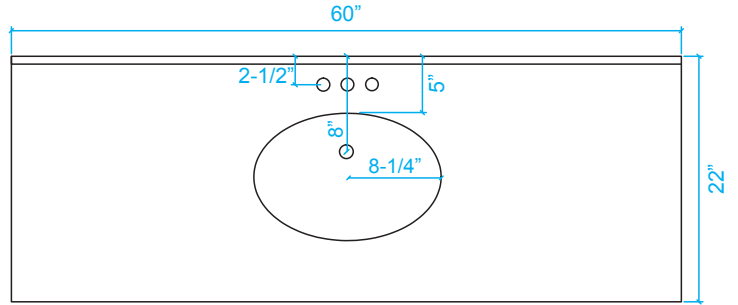

# WYNDHAM COLLECTION

TOP VIEW OF VANITY CABINET

*\*Note: Due to high probability of breakage, the backsplash comes in two pieces, cut from same piece. All measurements are  $\pm 1/4$ ".*

## WC-1414-60 Single Vanity