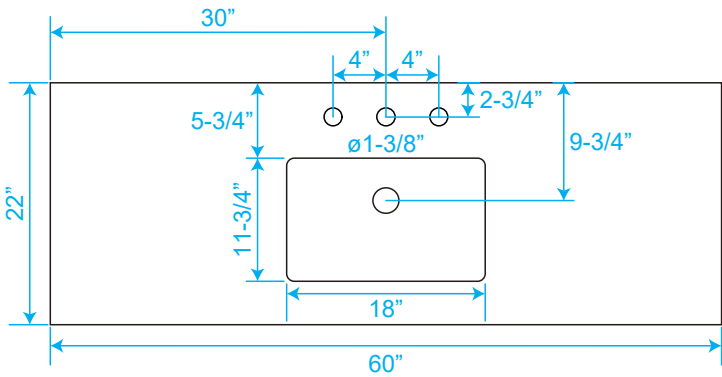

WYNDHAM COLLECTION

TOP VIEW OF VANITY CABINET

*Note: Due to high probability of breakage, the backsplash comes in two pieces, cut from the same piece. All measurements are $\pm 1/4"$.

WC-1414-60-SGL Quartz