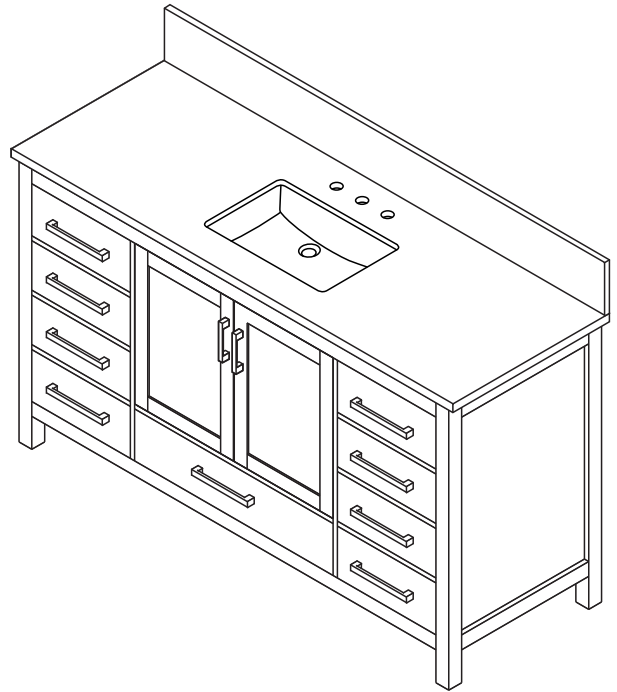

WYNDHAM COLLECTION

TOP VIEW OF VANITY CABINET

*Note: Due to high probability of breakage, the backsplash comes in two pieces, cut from the same piece. All measurements are $\pm 1/4"$.

WC-1414-60-SGL Quartz