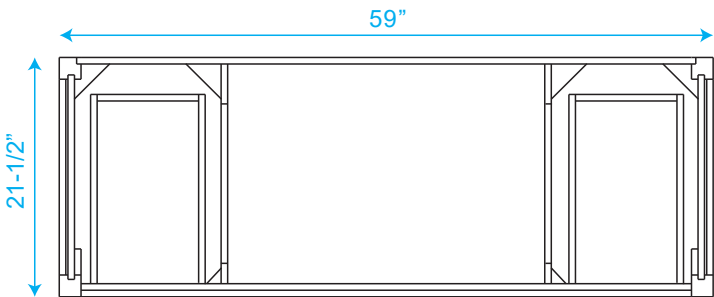

WYNDHAM COLLECTION

TOP VIEW OF VANITY CABINET

*Note: Due to high probability of breakage, the backsplash comes in two pieces, cut from the same piece. All measurements are $\pm 1/4"$.

WC-1414-60-SGL Quartz