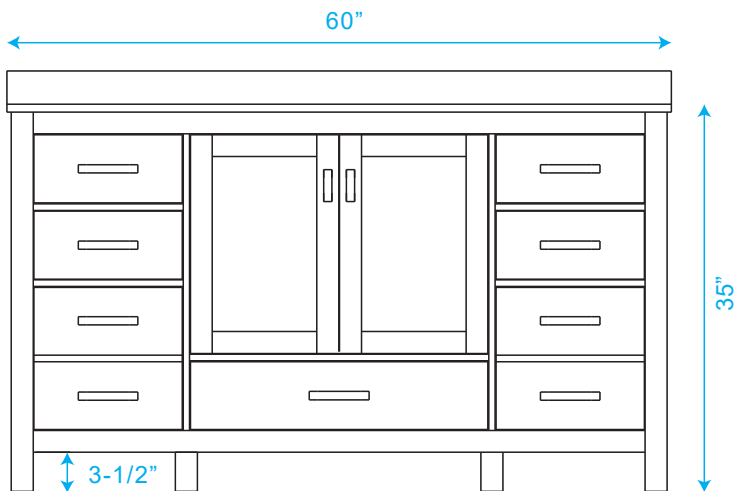

WYNDHAM COLLECTION

TOP VIEW OF VANITY CABINET

*Note: Due to high probability of breakage, the backsplash comes in two pieces, cut from the same piece. All measurements are $\pm 1/4"$.

WC-1414-60-SGL Quartz