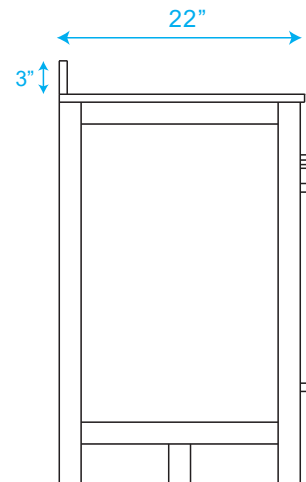

WYNDHAM COLLECTION

TOP VIEW OF VANITY CABINET

*Note: Due to high probability of breakage, the backsplash comes in two pieces, cut from the same piece. All measurements are $\pm 1/4"$.

WC-1414-60-SGL Quartz