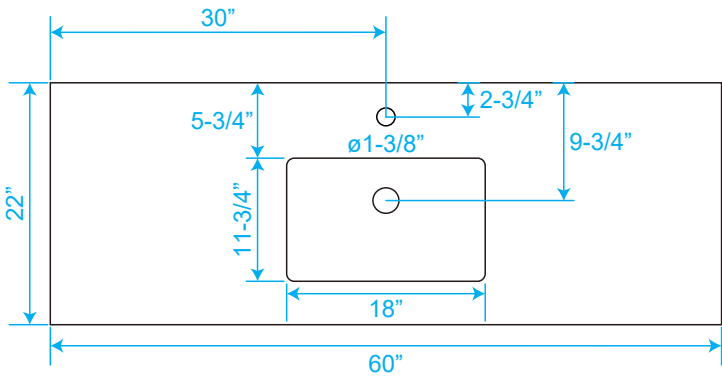

WYNDHAM COLLECTION

TOP VIEW OF VANITY CABINET

*Note: Due to high probability of breakage, the backsplash comes in two pieces, cut from the same piece. All measurements are $\pm 1/4''$.

WC-1414-60-SGL Quartz