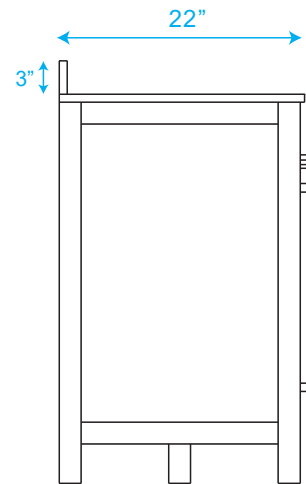

WYNDHAM COLLECTION

TOP VIEW OF VANITY CABINET

*Note: Due to high probability of breakage, the backsplash comes in two pieces, cut from the same piece. All measurements are $\pm 1/4''$.

WC-1414-60-SGL Quartz