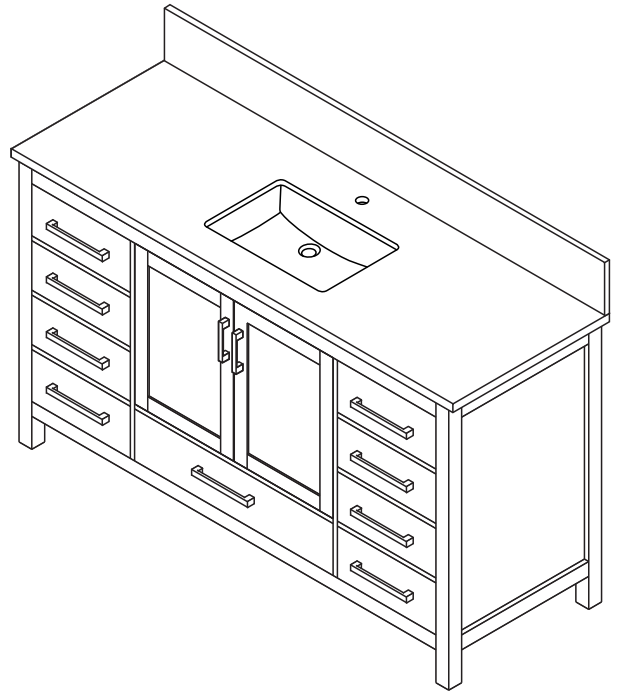

WYNDHAM COLLECTION

TOP VIEW OF VANITY CABINET

*Note: Due to high probability of breakage, the backsplash comes in two pieces, cut from the same piece. All measurements are $\pm 1/4''$.

WC-1414-60-SGL Quartz