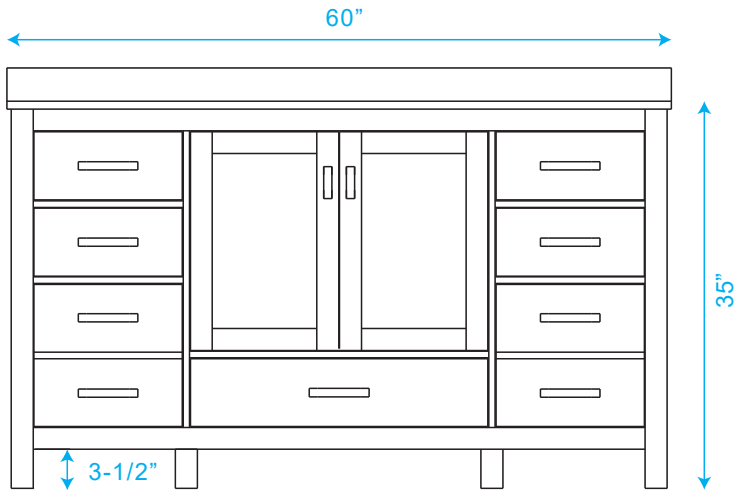

WYNDHAM COLLECTION

TOP VIEW OF VANITY CABINET

*Note: Due to high probability of breakage, the backsplash comes in two pieces, cut from the same piece. All measurements are $\pm 1/4''$.

WC-1414-60-SGL Quartz