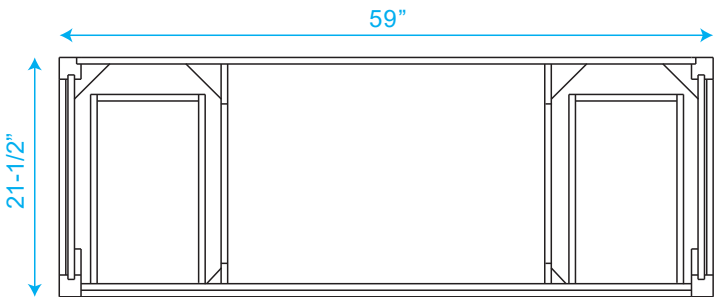

WYNDHAM COLLECTION

TOP VIEW OF VANITY CABINET

*Note: Due to high probability of breakage, the backsplash comes in two pieces, cut from the same piece. All measurements are $\pm 1/4''$.

WC-1414-60-SGL Quartz