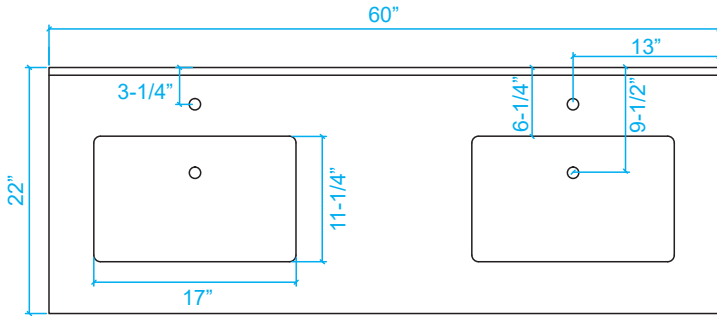

WYNDHAM COLLECTION

TOP VIEW OF VANITY CABINET

**Note: Due to high probability of breakage, the backsplash comes in two pieces, cut from the same piece. All measurements are $\pm 1/4$ "*

WC-1414-60 Double Vanity