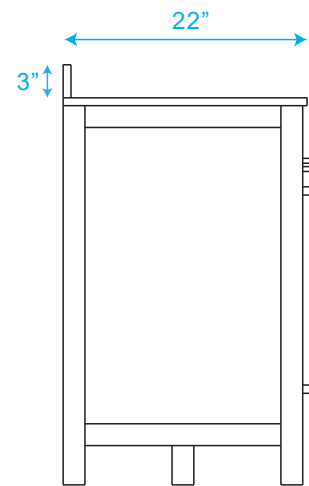

WYNDHAM COLLECTION

TOP VIEW OF VANITY CABINET

**Note: Due to high probability of breakage, the backsplash comes in two pieces, cut from the same piece. All measurements are $\pm 1/4$ "*

WC-1414-60 Double Vanity