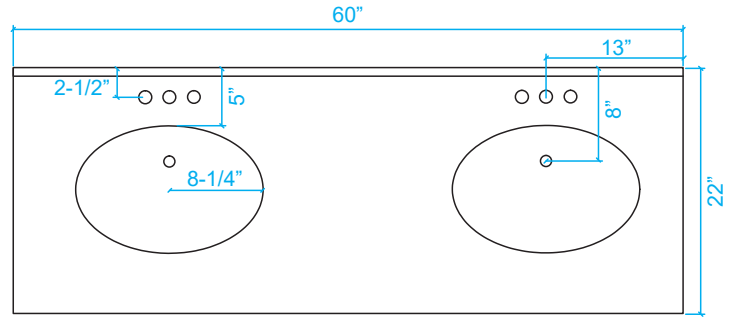

WYNDHAM COLLECTION

TOP VIEW OF VANITY CABINET

**Note: Due to high probability of breakage, the backsplash comes in two pieces, cut from the same piece. All measurements are $\pm 1/4$ "*

WC-1414-60 Double Vanity