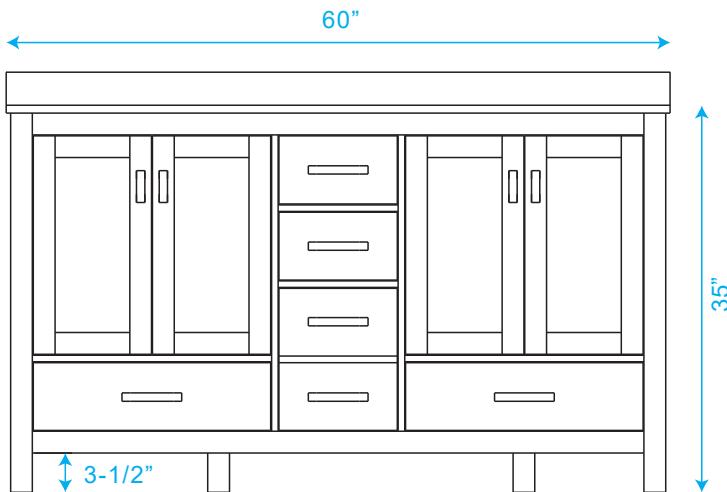

WYNDHAM COLLECTION

TOP VIEW OF VANITY CABINET

**Note: Due to high probability of breakage, the backsplash comes in two pieces, cut from the same piece. All measurements are $\pm 1/4$ "*

WC-1414-60 Double Vanity