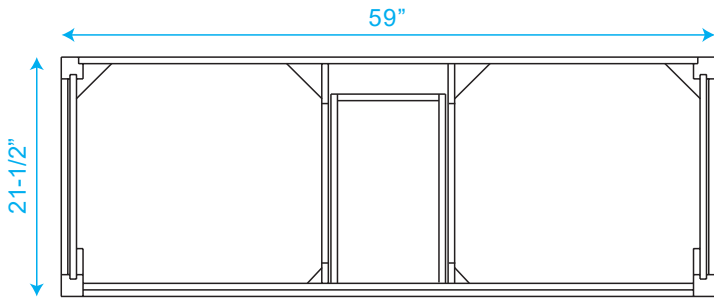

WYNDHAM COLLECTION

TOP VIEW OF VANITY CABINET

**Note: Due to high probability of breakage, the backsplash comes in two pieces, cut from the same piece. All measurements are $\pm 1/4$ "*

WC-1414-60 Double Vanity