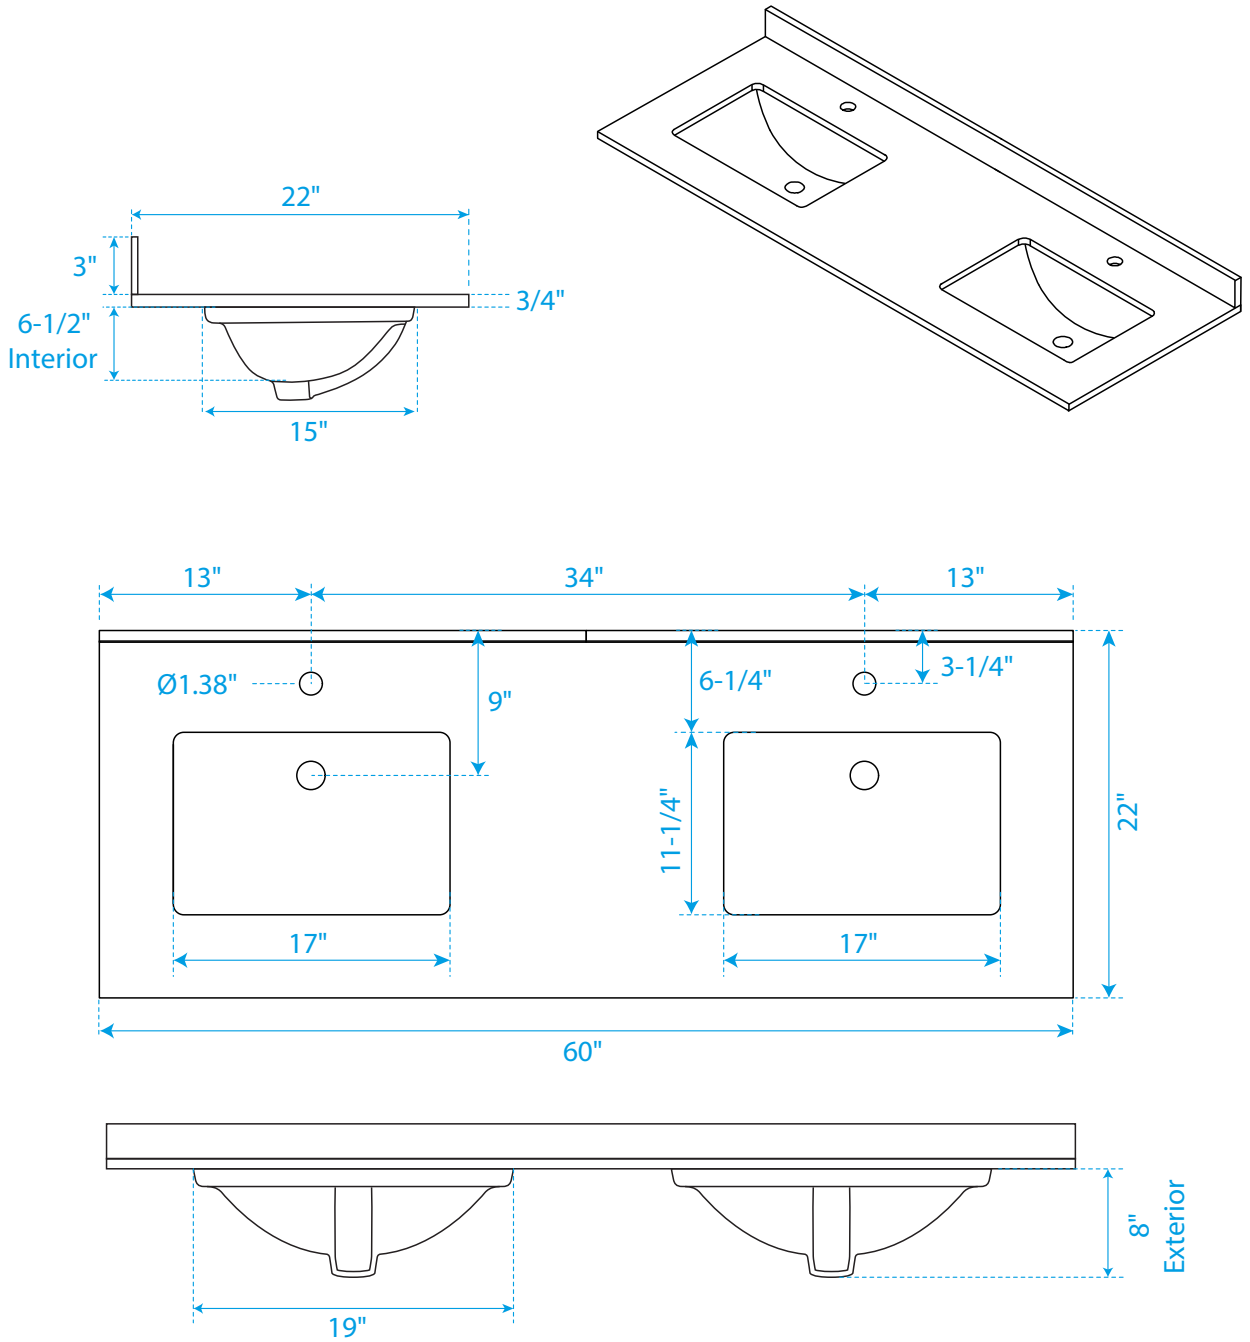

WYNDHAM COLLECTION

Note: Due to high probability of breakage, the backsplash comes in two pieces, cut from the same piece. All measurements are $\pm 1/4"$.

WC-1414-60-DBL-TOP