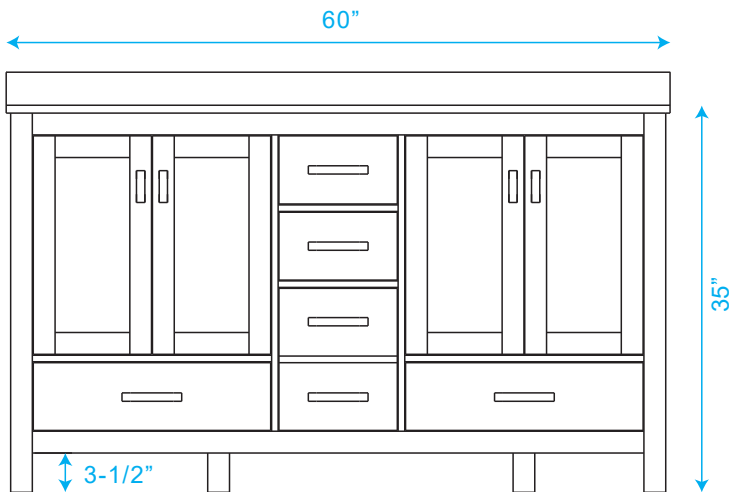

WYNDHAM COLLECTION

TOP VIEW OF VANITY CABINET

*Note: Due to high probability of breakage, the backsplash comes in two pieces, cut from the same piece. All measurements are $\pm 1/4"$.

WC-1414-60-DBL
Quartz