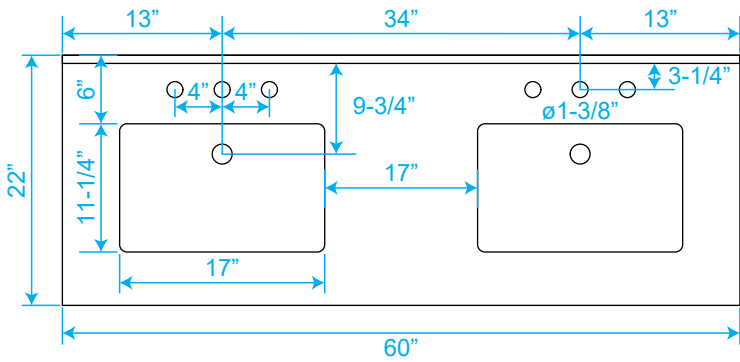

WYNDHAM COLLECTION

TOP VIEW OF VANITY CABINET

*Note: Due to high probability of breakage, the backsplash comes in two pieces, cut from the same piece. All measurements are $\pm 1/4"$.

WC-1414-60-DBL
Quartz