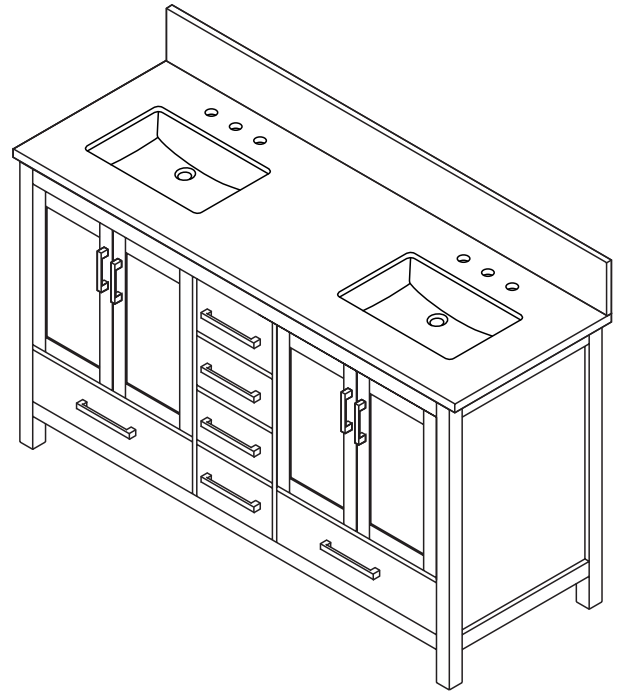

WYNDHAM COLLECTION

TOP VIEW OF VANITY CABINET

*Note: Due to high probability of breakage, the backsplash comes in two pieces, cut from the same piece. All measurements are $\pm 1/4"$.

WC-1414-60-DBL
Quartz