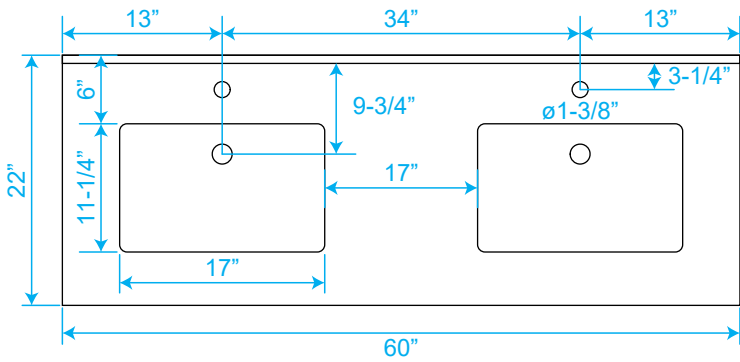

WYNDHAM COLLECTION

TOP VIEW OF VANITY CABINET

*Note: Due to high probability of breakage, the backsplash comes in two pieces, cut from the same piece. All measurements are $\pm 1/4"$.

WC-1414-60-DBL
Quartz