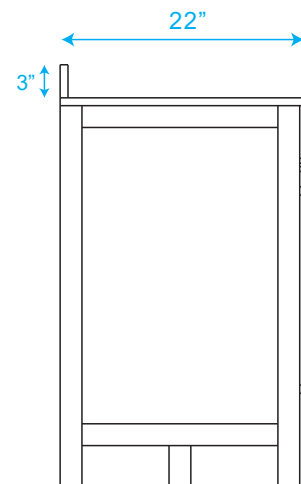

WYNDHAM COLLECTION

TOP VIEW OF VANITY CABINET

*Note: Due to high probability of breakage, the backsplash comes in two pieces, cut from the same piece. All measurements are $\pm 1/4"$.

WC-1414-60-DBL
Quartz