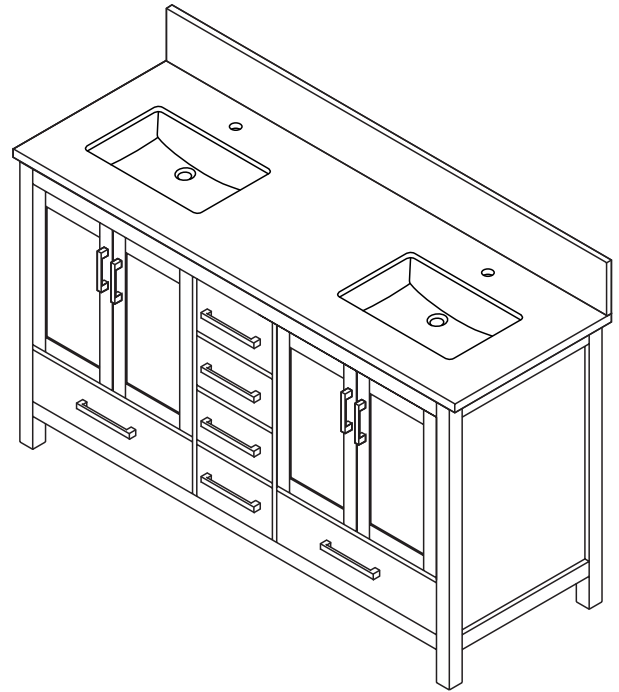

WYNDHAM COLLECTION

TOP VIEW OF VANITY CABINET

*Note: Due to high probability of breakage, the backsplash comes in two pieces, cut from the same piece. All measurements are $\pm 1/4"$.

WC-1414-60-DBL
Quartz