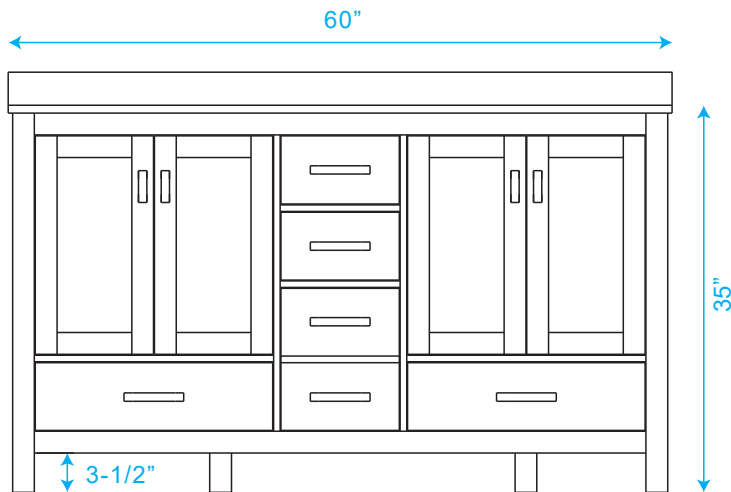

WYNDHAM COLLECTION

TOP VIEW OF VANITY CABINET

*Note: Due to high probability of breakage, the backsplash comes in two pieces, cut from the same piece. All measurements are $\pm 1/4"$.

WC-1414-60-DBL
Quartz