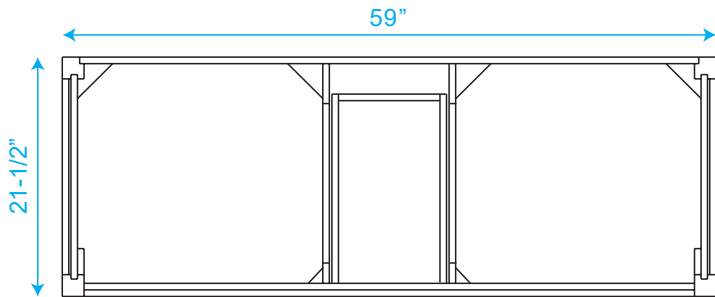

WYNDHAM COLLECTION

TOP VIEW OF VANITY CABINET

*Note: Due to high probability of breakage, the backsplash comes in two pieces, cut from the same piece. All measurements are $\pm 1/4"$.

WC-1414-60-DBL
Quartz