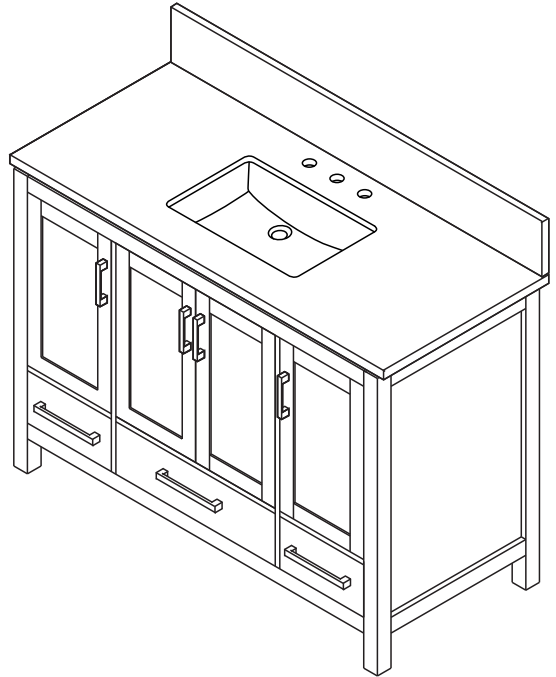

WYNDHAM COLLECTION

TOP VIEW OF VANITY CABINET

*Note: All measurements are $\pm 1/4"$.

WC-1414-48-SGL
Quartz