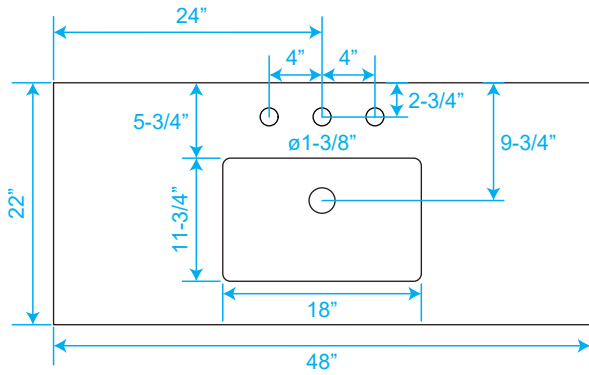

WYNDHAM COLLECTION

TOP VIEW OF VANITY CABINET

*Note: All measurements are $\pm 1/4"$.

WC-1414-48-SGL
Quartz