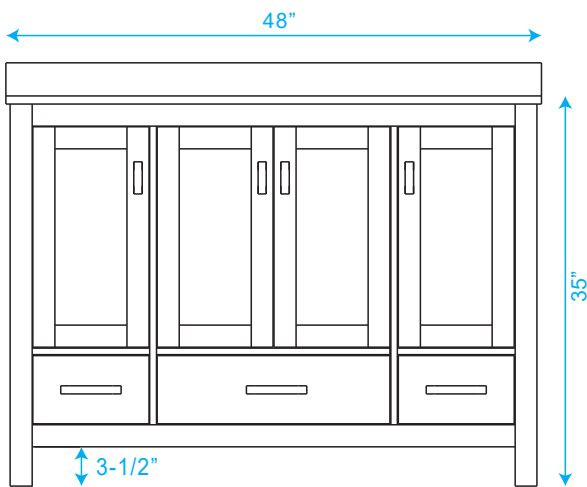

WYNDHAM COLLECTION

TOP VIEW OF VANITY CABINET

*Note: All measurements are $\pm 1/4"$.

WC-1414-48-SGL
Quartz