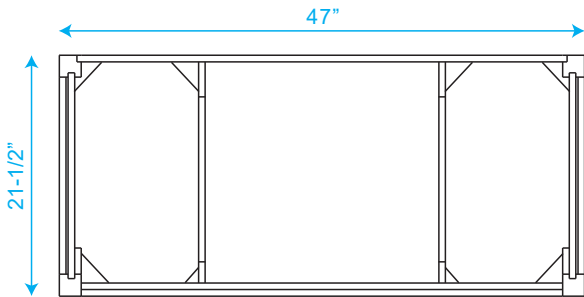

WYNDHAM COLLECTION

TOP VIEW OF VANITY CABINET

*Note: All measurements are $\pm 1/4"$.

WC-1414-48-SGL
Quartz