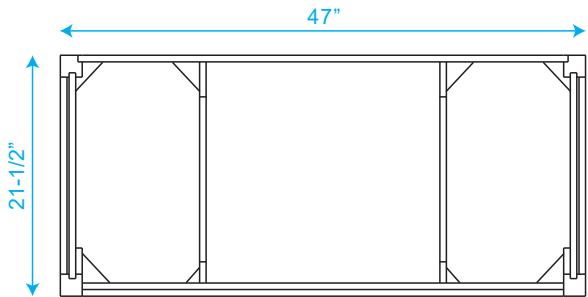

WYNDHAM COLLECTION

TOP VIEW OF VANITY CABINET

*Note: All measurements are $\pm 1/4$ ".

WC-1414-48-SGL Quartz