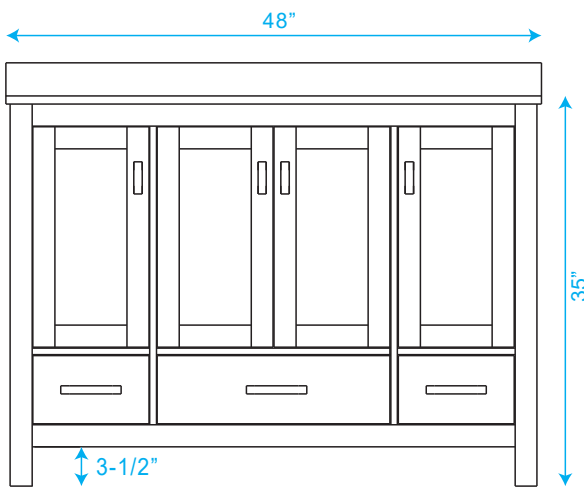

WYNDHAM COLLECTION

TOP VIEW OF VANITY CABINET

*Note: All measurements are $\pm 1/4$ ".

WC-1414-48-SGL Quartz