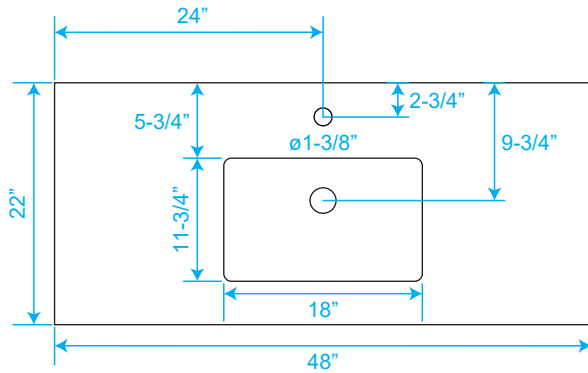

WYNDHAM COLLECTION

TOP VIEW OF VANITY CABINET

*Note: All measurements are $\pm 1/4$ ".

WC-1414-48-SGL Quartz