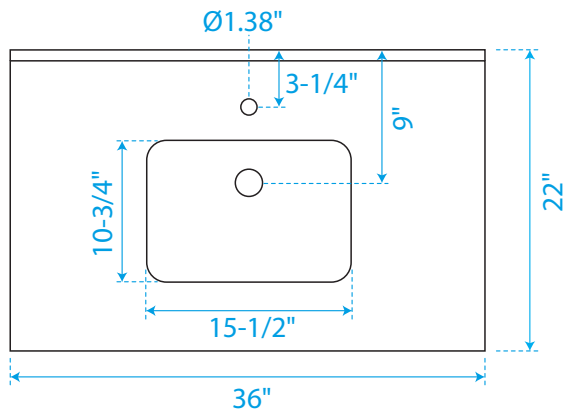

WYNDHAM COLLECTION

Note: All measurements are $\pm 1/4"$.

WC-1414-36-SGL-TOP