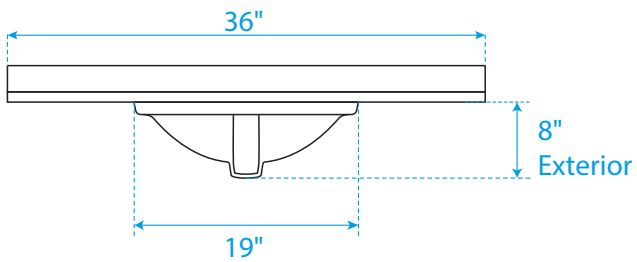

WYNDHAM COLLECTION

Note: All measurements are $\pm 1/4"$.

WC-1414-36-SGL-TOP