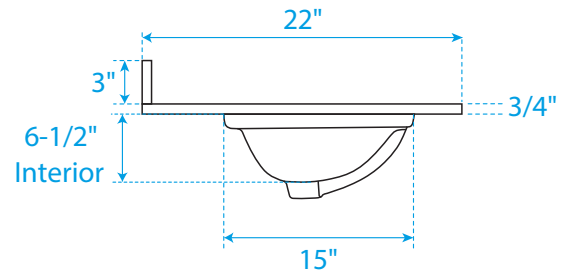

WYNDHAM COLLECTION

Note: All measurements are $\pm 1/4"$.

WC-1414-36-SGL-TOP