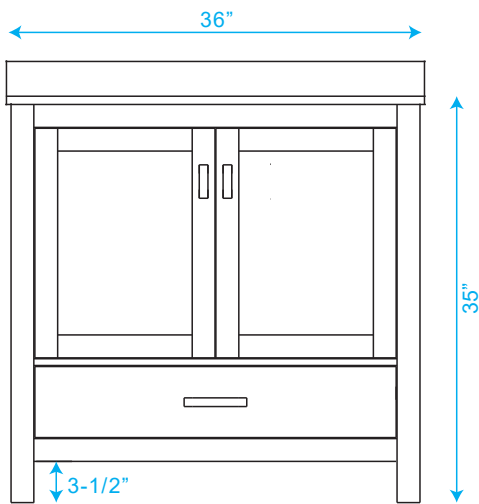

WYNDHAM COLLECTION

TOP VIEW OF VANITY CABINET

*Note: All measurements are $\pm 1/4"$.

WC-1414-36-SGL Quartz