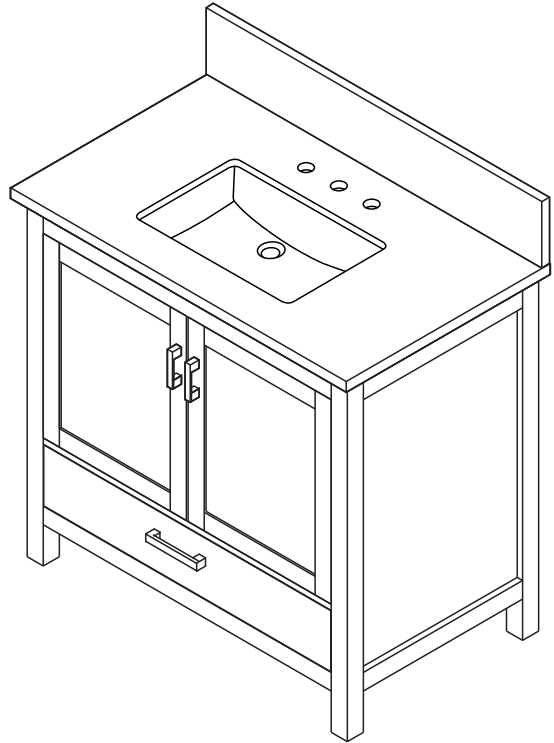

WYNDHAM COLLECTION

TOP VIEW OF VANITY CABINET

*Note: All measurements are $\pm 1/4"$.

WC-1414-36-SGL Quartz