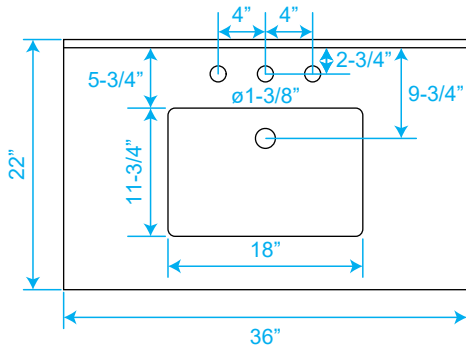

WYNDHAM COLLECTION

TOP VIEW OF VANITY CABINET

*Note: All measurements are $\pm 1/4"$.

WC-1414-36-SGL Quartz