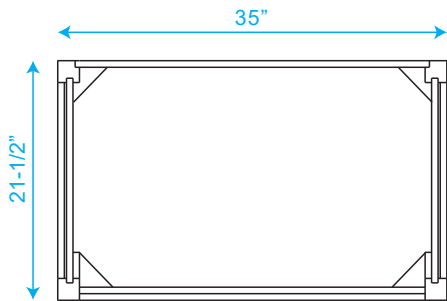

WYNDHAM COLLECTION

TOP VIEW OF VANITY CABINET

*Note: All measurements are $\pm 1/4"$.

WC-1414-36-SGL Quartz