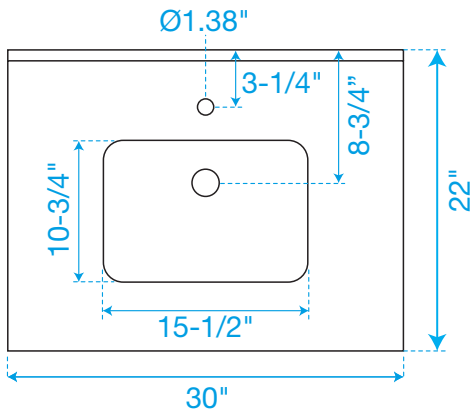

WYNDHAM COLLECTION

Note: All measurements are $\pm 1/4"$.

WC-1414-30-SGL-TOP