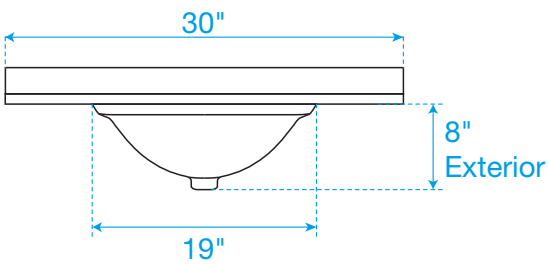

WYNDHAM COLLECTION

Note: All measurements are $\pm 1/4"$.

WC-1414-30-SGL-TOP