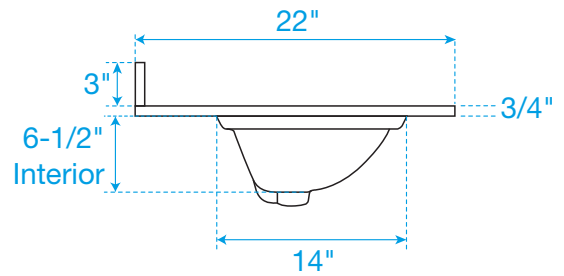

WYNDHAM COLLECTION

Note: All measurements are $\pm 1/4"$.

WC-1414-30-SGL-TOP