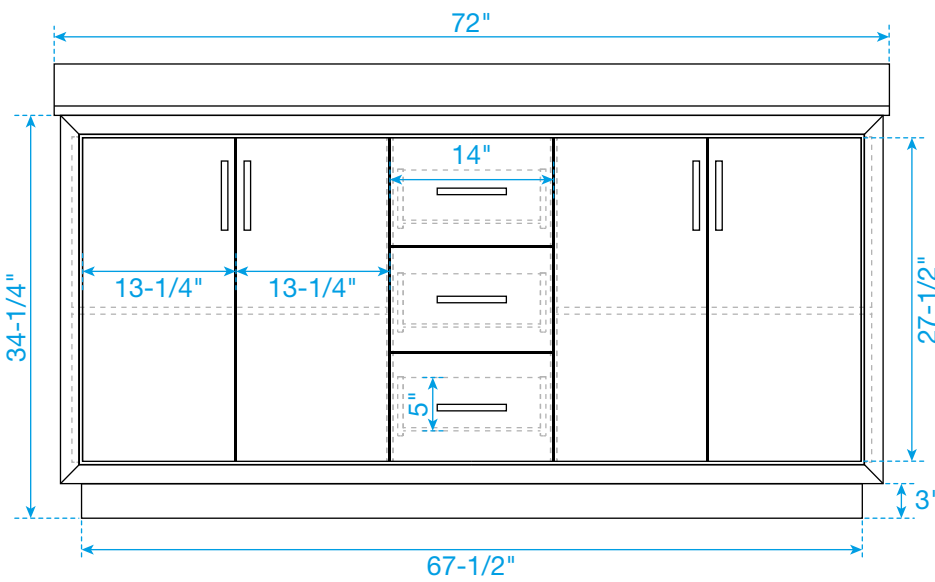

WYNDHAM COLLECTION

TOP VIEW OF VANITY CABINET

*Note: Due to high probability of breakage, the backsplash comes in two pieces, cut from the same piece. All measurements are $\pm 1/4$ ".

WC-1111-72-DBL-VCA3