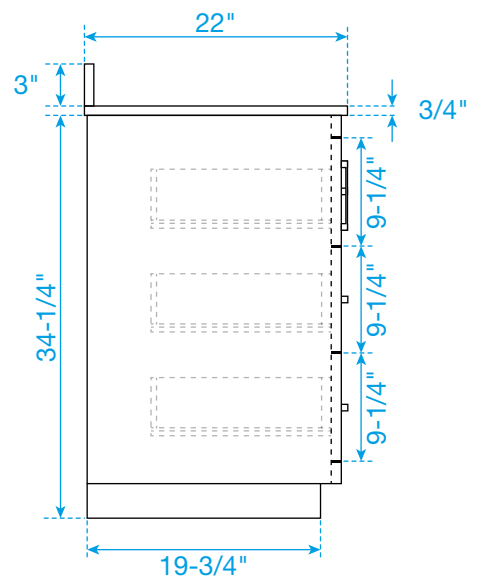

WYNDHAM COLLECTION

TOP VIEW OF VANITY CABINET

*Note: Due to high probability of breakage, the backsplash comes in two pieces, cut from the same piece. All measurements are $\pm 1/4$ ".

WC-1111-72-DBL-VCA3