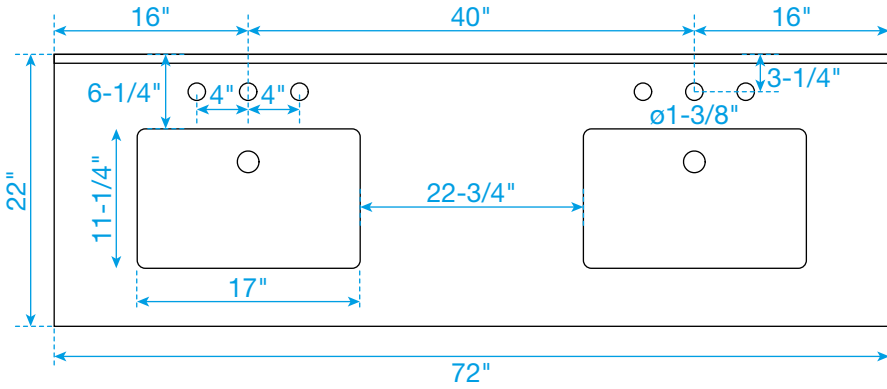

WYNDHAM COLLECTION

TOP VIEW OF VANITY CABINET

*Note: Due to high probability of breakage, the backsplash comes in two pieces, cut from the same piece. All measurements are $\pm 1/4$ ".

WC-1111-72-DBL-VCA3