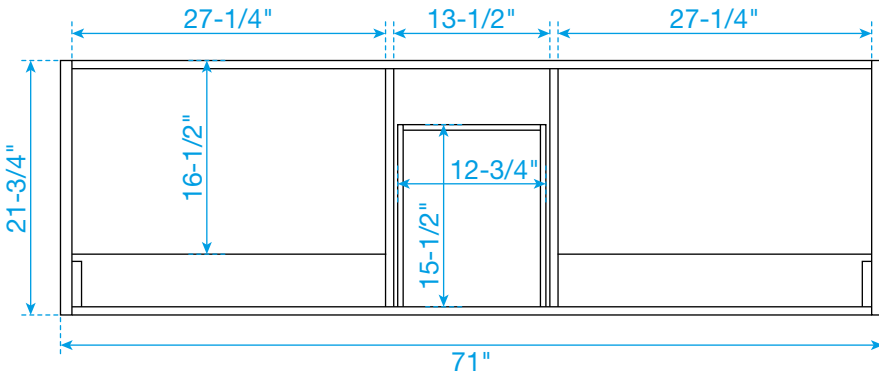

WYNDHAM COLLECTION

TOP VIEW OF VANITY CABINET

*Note: Due to high probability of breakage, the backsplash comes in two pieces, cut from the same piece. All measurements are $\pm 1/4$ ".

WC-1111-72-DBL-VCA3