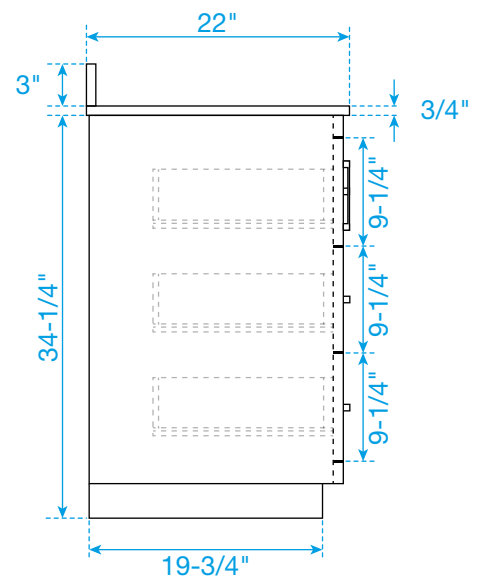

WYNDHAM COLLECTION

TOP VIEW OF VANITY CABINET

*Note: Due to high probability of breakage, the backsplash comes in two pieces, cut from the same piece. All measurements are $\pm 1/4"$.

WC-1111-72-DBL
Quartz