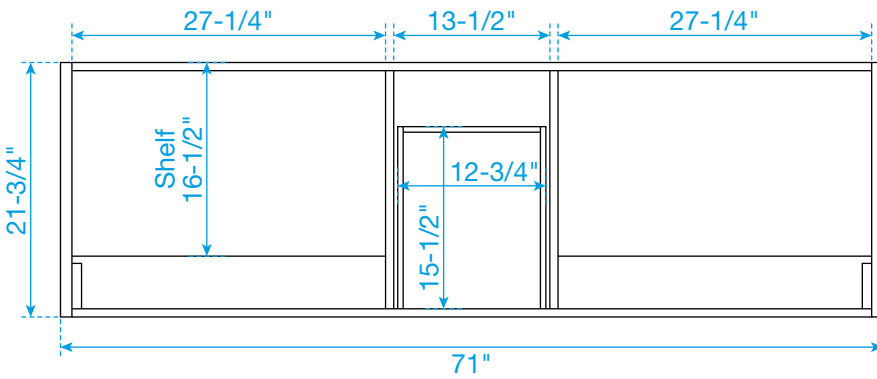

WYNDHAM COLLECTION

TOP VIEW OF VANITY CABINET

*Note: Due to high probability of breakage, the backsplash comes in two pieces, cut from the same piece. All measurements are $\pm 1/4"$.

WC-1111-72-DBL
Quartz