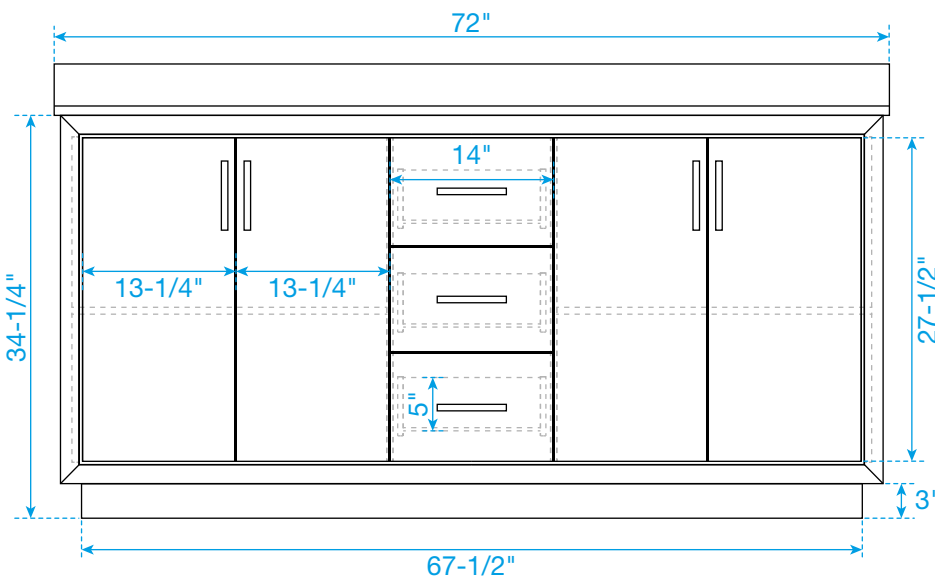

WYNDHAM COLLECTION

TOP VIEW OF VANITY CABINET

*Note: Due to high probability of breakage, the backsplash comes in two pieces, cut from the same piece. All measurements are $\pm 1/4"$.

WC-1111-72-DBL
Quartz