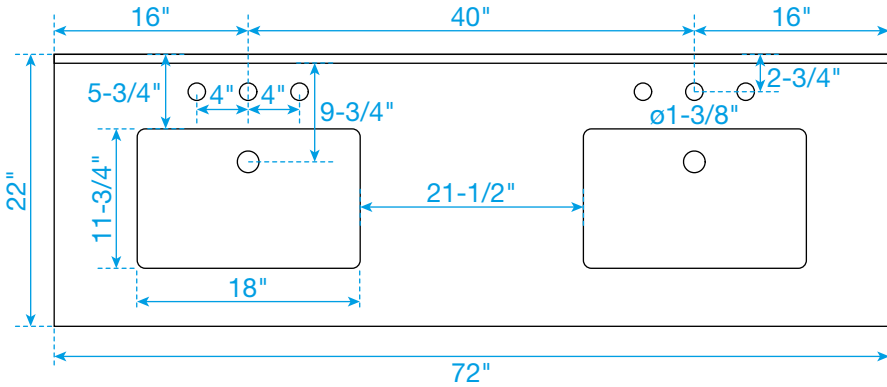

WYNDHAM COLLECTION

TOP VIEW OF VANITY CABINET

*Note: Due to high probability of breakage, the backsplash comes in two pieces, cut from the same piece. All measurements are $\pm 1/4"$.

WC-1111-72-DBL
Quartz