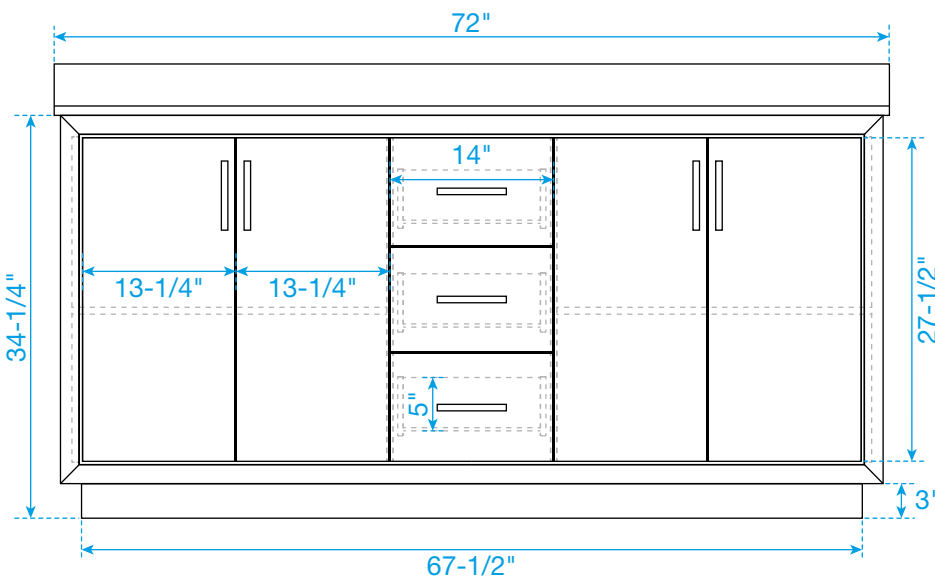

# WYNDHAM COLLECTION

TOP VIEW OF VANITY CABINET

\*Note: Due to high probability of breakage, the backsplash comes in two pieces, cut from the same piece. All measurements are  $\pm 1/4"$ .

WC-1111-72-DBL  
Quartz