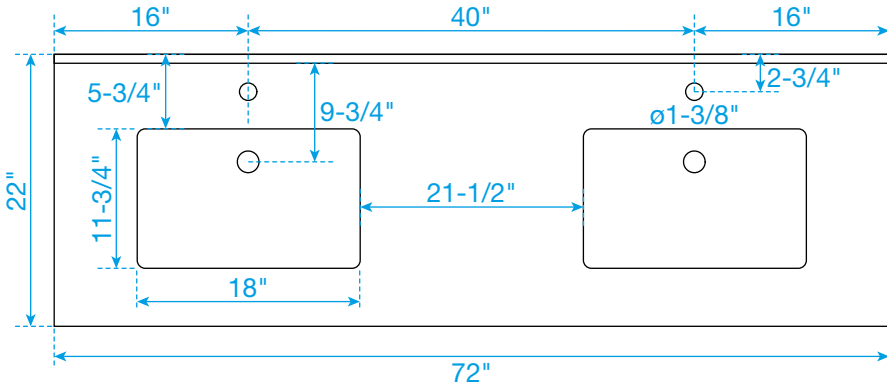

# WYNDHAM COLLECTION

TOP VIEW OF VANITY CABINET

\*Note: Due to high probability of breakage, the backsplash comes in two pieces, cut from the same piece. All measurements are  $\pm 1/4"$ .

WC-1111-72-DBL  
Quartz