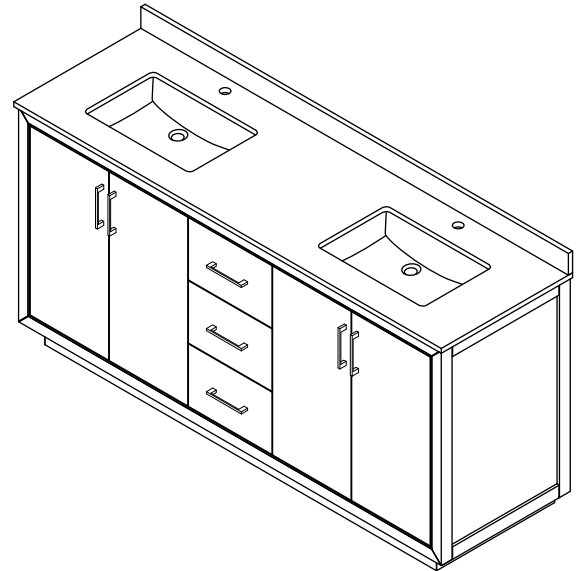

# WYNDHAM COLLECTION

TOP VIEW OF VANITY CABINET

\*Note: Due to high probability of breakage, the backsplash comes in two pieces, cut from the same piece. All measurements are  $\pm 1/4"$ .

WC-1111-72-DBL  
Quartz