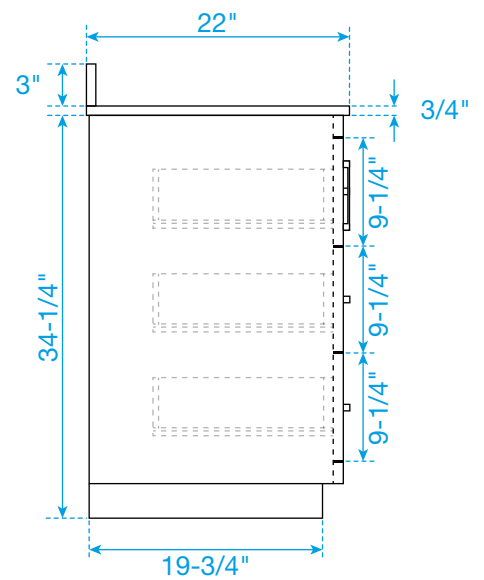

# WYNDHAM COLLECTION

TOP VIEW OF VANITY CABINET

\*Note: Due to high probability of breakage, the backsplash comes in two pieces, cut from the same piece. All measurements are  $\pm 1/4"$ .

WC-1111-72-DBL  
Quartz