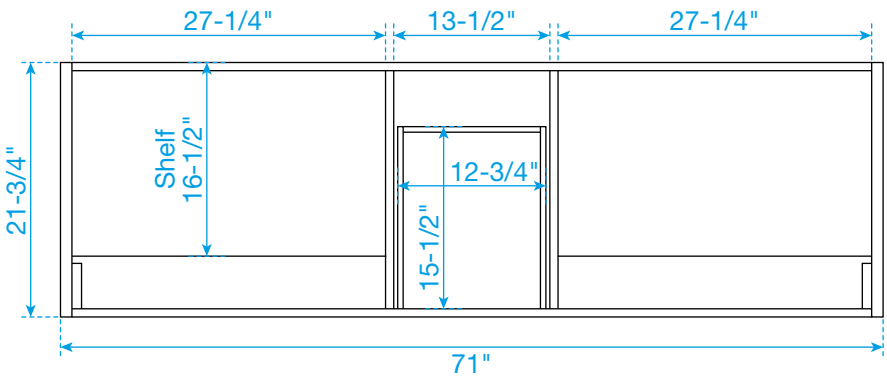

# WYNDHAM COLLECTION

TOP VIEW OF VANITY CABINET

\*Note: Due to high probability of breakage, the backsplash comes in two pieces, cut from the same piece. All measurements are  $\pm 1/4"$ .

WC-1111-72-DBL  
Quartz